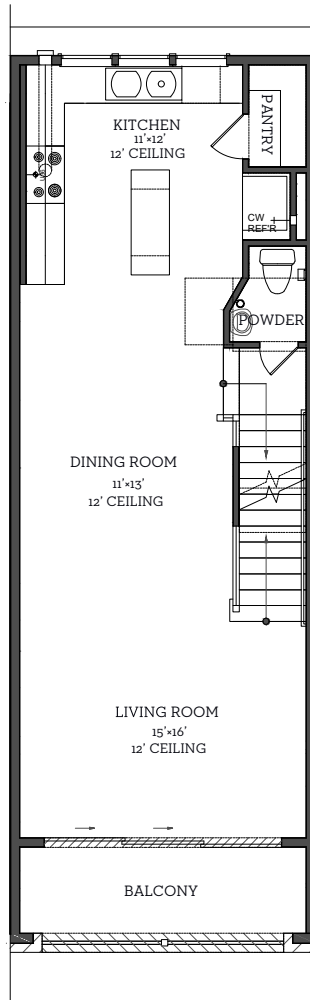

INTOWN

— HOMES —

8726 Park Kolbe Ln.

1,458 sq.ft.

2 bedrooms / 2.5 baths

[INTOWNHOMES.COM](https://intownhomes.com)

INTOWN

— HOMES —

8726 Park Kolbe Ln.

1,458 sq.ft.

2 bedrooms / 2.5 baths

First Floor
72 sq.ft.

Second Floor
664 sq.ft.

Third Floor
722 sq.ft.