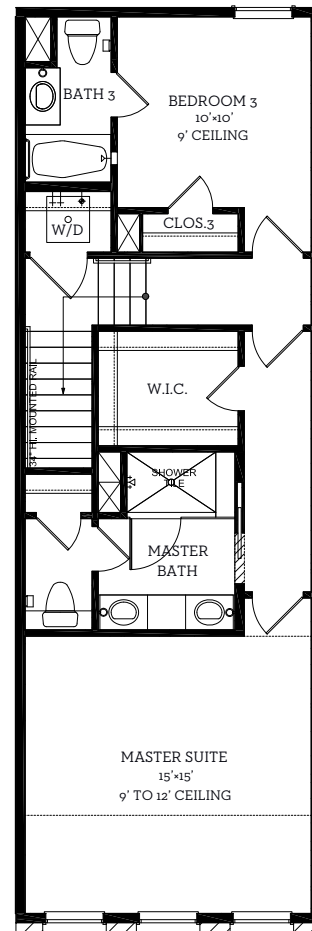

INTOWN

— HOMES —

8726 Park Kolbe Ln.

1,458 sq.ft.

2 bedrooms / 2.5 baths

[INTOWNHOMES.COM](https://intownhomes.com)

INTOWN

— HOMES —

8726 Park Kolbe Ln.

1,458 sq.ft.

2 bedrooms / 2.5 baths

First Floor
72 sq.ft.

Second Floor
664 sq.ft.

Third Floor
722 sq.ft.