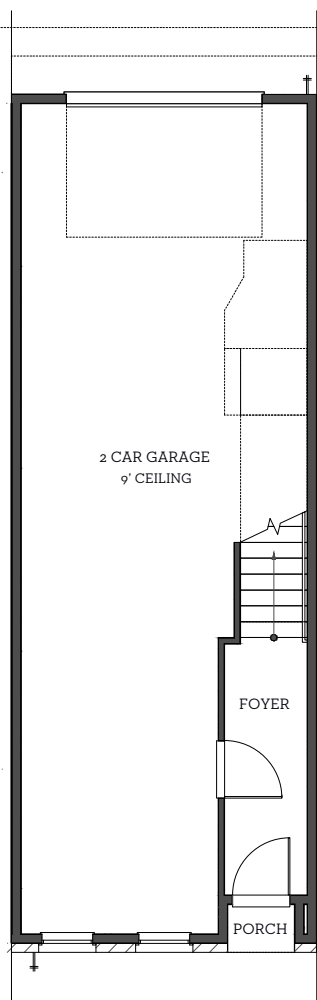

INTOWN

— HOMES —

8726 Park Kolbe Ln.

1,458 sq.ft.

2 bedrooms / 2.5 baths

[INTOWNHOMES.COM](https://intownhomes.com)

INTOWN

— HOMES —

8726 Park Kolbe Ln.

1,458 sq.ft.

2 bedrooms / 2.5 baths

First Floor
72 sq.ft.

Second Floor
664 sq.ft.

Third Floor
722 sq.ft.