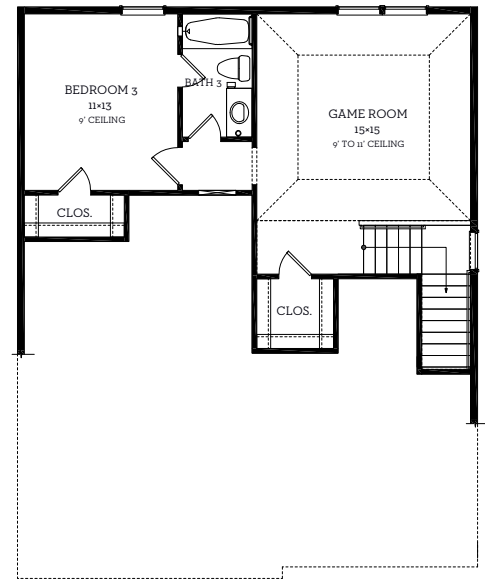

INTOWN

— HOMES —

11067 Chatterton Drive

2,762 sq.ft.

4 bedrooms / 3.5 baths

All prices, features and plans are subject to change without notice. Square footage is approximate. No representation or warranties either expressed or implied Are made as to the accuracy of the information herein or with respect to the suitability, usability, merchantability or conditions of any property herein described. All rights Reserved. InTownHomes 2015

INTOWN

— HOMES —

11067 Chatterton Drive

2,762 sq.ft.

4 bedrooms / 3.5 baths

First Floor
890 sq.ft.

Second Floor
1301 sq.ft.

Third Floor
571 sq.ft.