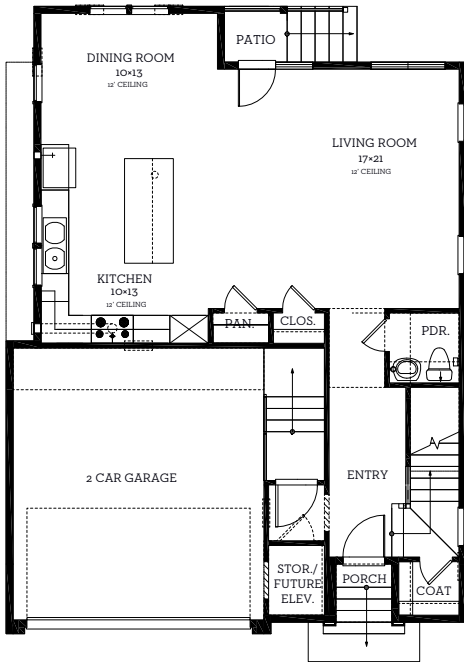

INTOWN

— HOMES —

11067 Chatterton Drive

2,762 sq.ft.

4 bedrooms / 3.5 baths

All prices, features and plans are subject to change without notice. Square footage is approximate. No representation or warranties either expressed or implied Are made as to the accuracy of the information herein or with respect to the suitability, usability, merchantability or conditions of any property herein described. All rights Reserved. InTownHomes 2015

INTOWN

— HOMES —

11067 Chatterton Drive

2,762 sq.ft.

4 bedrooms / 3.5 baths

First Floor
890 sq.ft.

Second Floor
1301 sq.ft.

Third Floor
571 sq.ft.