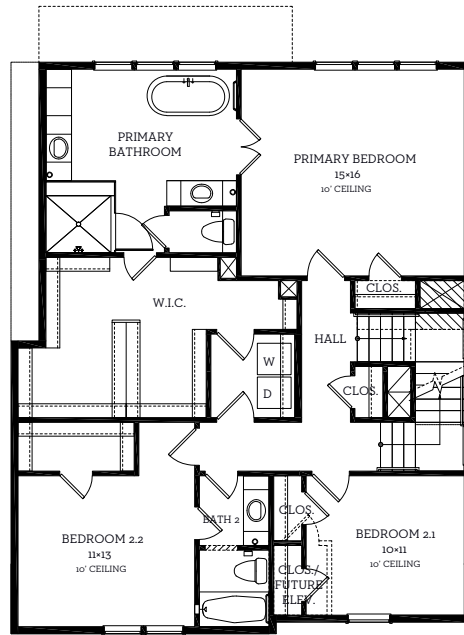

INTOWN

— HOMES —

11067 Chatterton Drive

2,762 sq.ft.

4 bedrooms / 3.5 baths

All prices, features and plans are subject to change without notice. Square footage is approximate. No representation or warranties either expressed or implied Are made as to the accuracy of the information herein or with respect to the suitability, usability, merchantability or conditions of any property herein described. All rights Reserved. InTownHomes 2015

INTOWN

— HOMES —

11067 Chatterton Drive

2,762 sq.ft.

4 bedrooms / 3.5 baths

First Floor
890 sq.ft.

Second Floor
1301 sq.ft.

Third Floor
571 sq.ft.