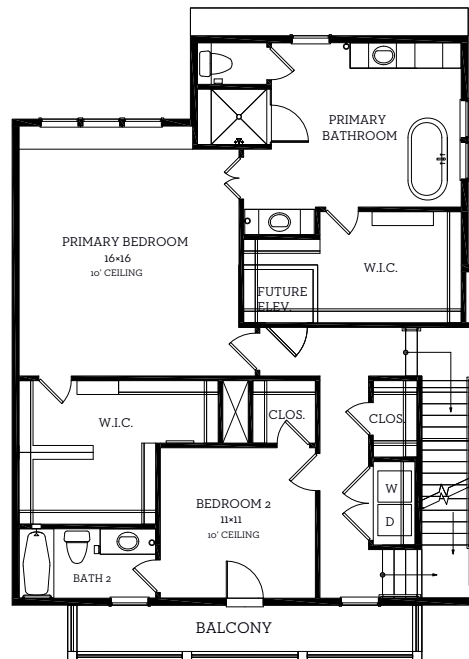

# INTOWN

— HOMES —

11053 Chatterton Drive

2,743 sq.ft.

3 bedrooms / 3.5 baths

All prices, features and plans are subject to change without notice. Square footage is approximate. No representation or warranties either expressed or implied. Are made as to the accuracy of the information herein or with respect to the suitability, usability, merchantability or conditions of any property herein described. All rights Reserved. InTownHomes 2015

# INTOWN

— HOMES —

11053 Chatterton Drive

2,743 sq.ft.

3 bedrooms / 3.5 baths

**First Floor**  
860 sq.ft

**Second Floor**  
1286 sq.ft

**Third Floor**  
597 sq.ft