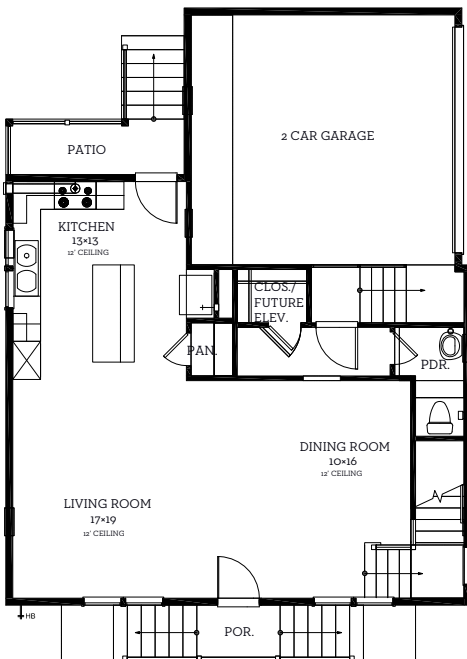

# INTOWN

— HOMES —

11053 Chatterton Drive

2,743 sq.ft.

3 bedrooms / 3.5 baths

All prices, features and plans are subject to change without notice. Square footage is approximate. No representation or warranties either expressed or implied. Are made as to the accuracy of the information herein or with respect to the suitability, usability, merchantability or conditions of any property herein described. All rights Reserved. InTownHomes 2015

# INTOWN

— HOMES —

11053 Chatterton Drive

2,743 sq.ft.

3 bedrooms / 3.5 baths

**First Floor**  
860 sq.ft

**Second Floor**  
1286 sq.ft

**Third Floor**  
597 sq.ft