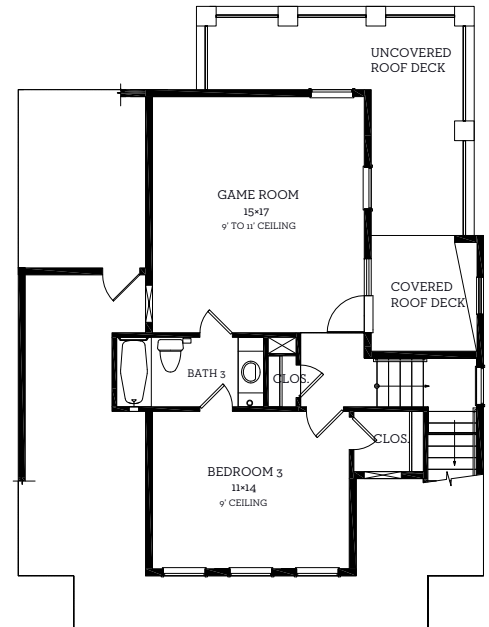

# INTOWN

— HOMES —

11053 Chatterton Drive

2,743 sq.ft.

3 bedrooms / 3.5 baths

All prices, features and plans are subject to change without notice. Square footage is approximate. No representation or warranties either expressed or implied. Are made as to the accuracy of the information herein or with respect to the suitability, usability, merchantability or conditions of any property herein described. All rights Reserved. InTownHomes 2015

# INTOWN

— HOMES —

11053 Chatterton Drive

2,743 sq.ft.

3 bedrooms / 3.5 baths

**First Floor**  
860 sq.ft

**Second Floor**  
1286 sq.ft

**Third Floor**  
597 sq.ft