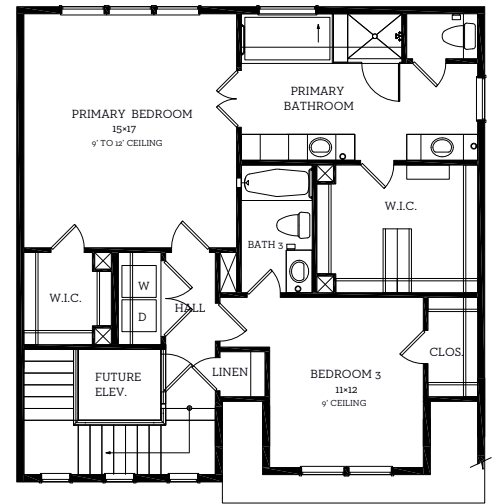

INTOWN

— HOMES —

11057 Chatterton Drive

2,407 sq.ft.

3 bedrooms / 3.5 baths

All prices, features and plans are subject to change without notice. Square footage is approximate. No representation or warranties either expressed or implied. Are made as to the accuracy of the information herein or with respect to the suitability, usability, merchantability or conditions of any property herein described. All rights Reserved. InTownHomes 2015

INTOWN

— HOMES —

11057 Chatterton Drive

2,407 sq.ft.

3 bedrooms / 3.5 baths

First Floor
455 sq.ft

Second Floor
1004 sq.ft

Third Floor
948 sq.ft