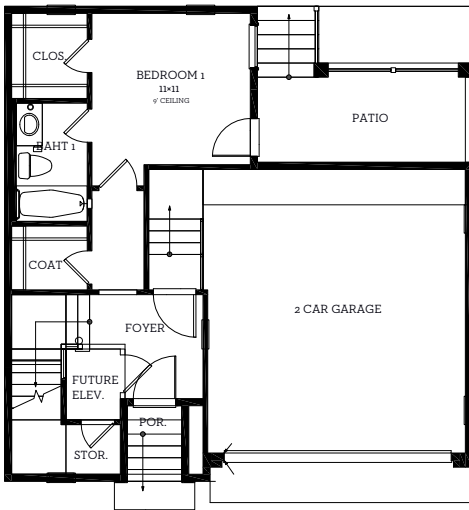

INTOWN

— HOMES —

11057 Chatterton Drive

2,407 sq.ft.

3 bedrooms / 3.5 baths

All prices, features and plans are subject to change without notice. Square footage is approximate. No representation or warranties either expressed or implied. Are made as to the accuracy of the information herein or with respect to the suitability, usability, merchantability or conditions of any property herein described. All rights Reserved. InTownHomes 2015

INTOWN

— HOMES —

11057 Chatterton Drive

2,407 sq.ft.

3 bedrooms / 3.5 baths

First Floor
455 sq.ft

Second Floor
1004 sq.ft

Third Floor
948 sq.ft