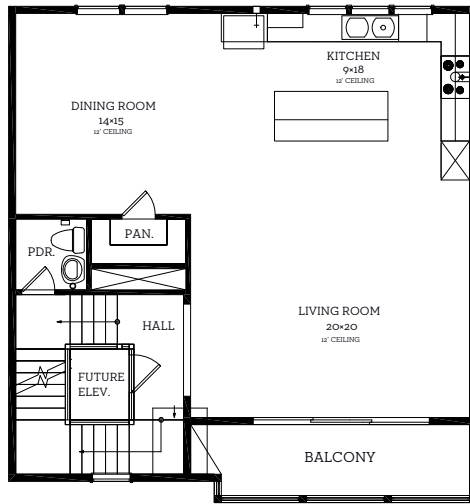

INTOWN

— HOMES —

11057 Chatterton Drive

2,407 sq.ft.

3 bedrooms / 3.5 baths

All prices, features and plans are subject to change without notice. Square footage is approximate. No representation or warranties either expressed or implied. Are made as to the accuracy of the information herein or with respect to the suitability, usability, merchantability or conditions of any property herein described. All rights Reserved. InTownHomes 2015

INTOWN

— HOMES —

11057 Chatterton Drive

2,407 sq.ft.

3 bedrooms / 3.5 baths

First Floor
455 sq.ft

Second Floor
1004 sq.ft

Third Floor
948 sq.ft