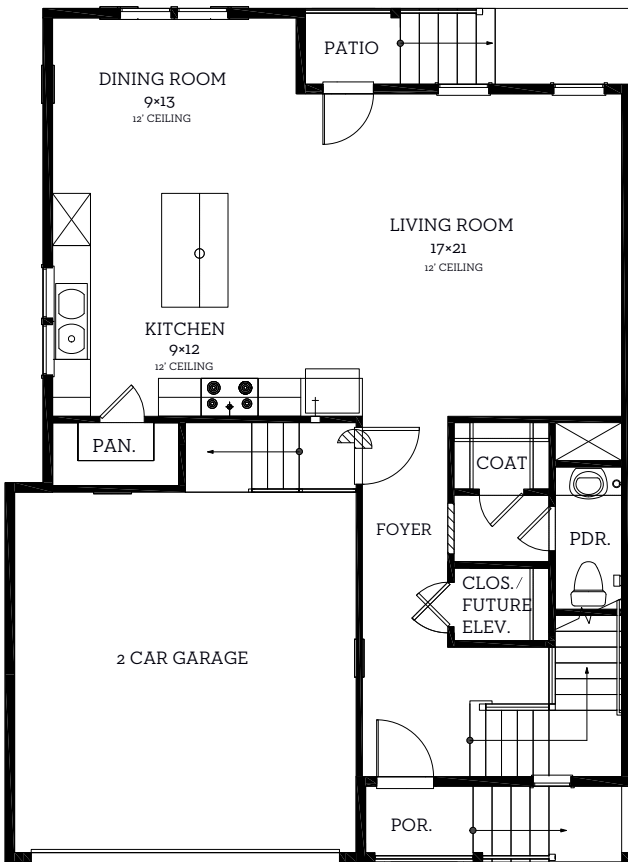

INTOWN

— HOMES —

11069 Chatterton Drive

2,219 sq.ft.

4 bedrooms / 3.5 baths

All prices, features and plans are subject to change without notice. Square footage is approximate. No representation or warranties either expressed or implied. Are made as to the accuracy of the information herein or with respect to the suitability, usability, merchantability or conditions of any property herein described. All rights Reserved. InTownHomes 2015

INTOWN

— HOMES —

11069 Chatterton Drive

2,219 sq.ft.

4 bedrooms / 3.5 baths

First Floor
914 sq.ft

Second Floor
1305 sq.ft

All prices, features and plans are subject to change without notice. Square footage is approximate. No representation or warranties either expressed or implied. Are made as to the accuracy of the information herein or with respect to the suitability, usability, merchantability or conditions of any property herein described. All rights Reserved. InTownHomes 2015