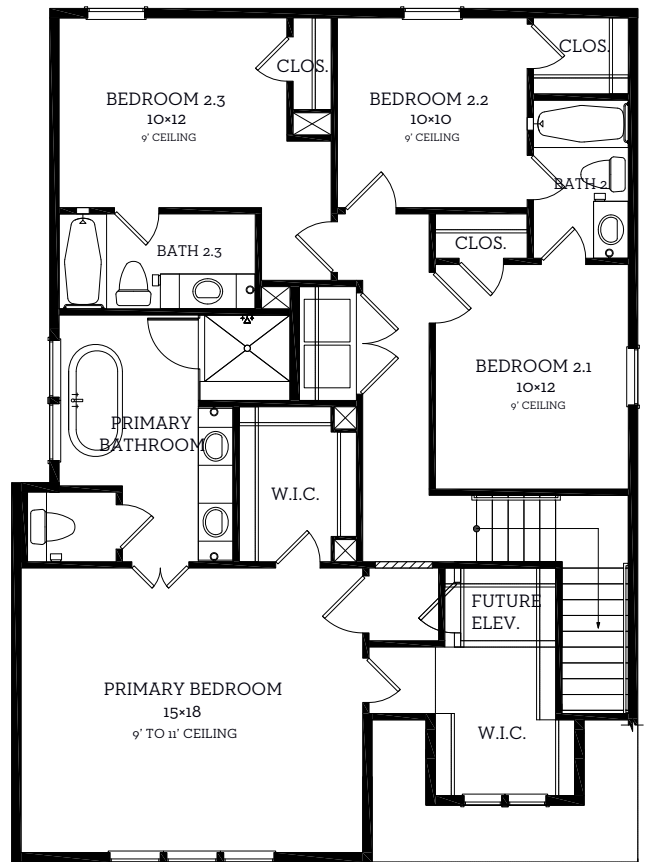

INTOWN

— HOMES —

11069 Chatterton Drive

2,219 sq.ft.

4 bedrooms / 3.5 baths

All prices, features and plans are subject to change without notice. Square footage is approximate. No representation or warranties either expressed or implied. Are made as to the accuracy of the information herein or with respect to the suitability, usability, merchantability or conditions of any property herein described. All rights Reserved. InTownHomes 2015

INTOWN

— HOMES —

11069 Chatterton Drive

2,219 sq.ft.

4 bedrooms / 3.5 baths

First Floor
914 sq.ft

Second Floor
1305 sq.ft

All prices, features and plans are subject to change without notice. Square footage is approximate. No representation or warranties either expressed or implied. Are made as to the accuracy of the information herein or with respect to the suitability, usability, merchantability or conditions of any property herein described. All rights Reserved. InTownHomes 2015