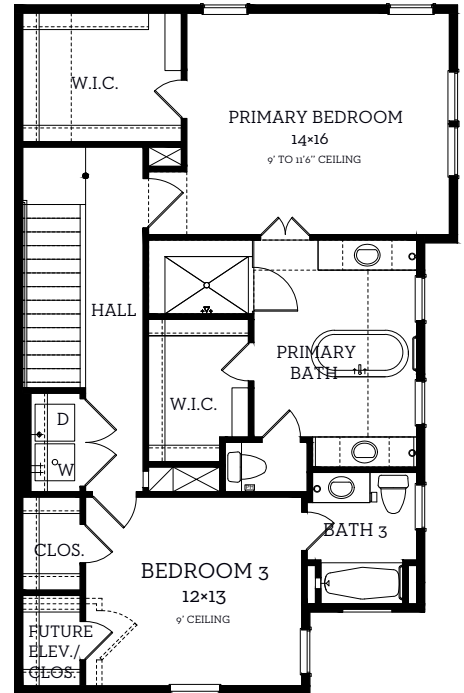

# LOU ELLEN HOMES

3317 Green Lilly Lane

2,394 sq.ft.

3 bedrooms / 3.5 baths

All prices, features and plans are subject to change without notice. Square footage is approximate. No representation or warranties either expressed or implied. Are made as to the accuracy of the information herein or with respect to the suitability, usability, merchantability or conditions of any property herein described. All rights Reserved. Lou Ellen Homes 2022

# LOU ELLEN HOMES

3317 Green Lilly Lane

2,394 sq.ft.

3 bedrooms / 3.5 baths

**First Floor**  
491 sq.ft.

**Second Floor**  
919 sq.ft.

**Third Floor**  
984 sq.ft.