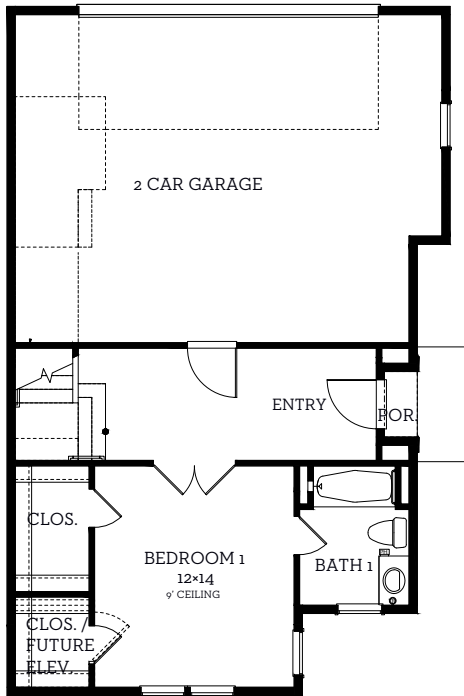

# LOU ELLEN HOMES

3317 Green Lilly Lane

2,394 sq.ft.

3 bedrooms / 3.5 baths

All prices, features and plans are subject to change without notice. Square footage is approximate. No representation or warranties either expressed or implied. Are made as to the accuracy of the information herein or with respect to the suitability, usability, merchantability or conditions of any property herein described. All rights Reserved. Lou Ellen Homes 2022

# LOU ELLEN HOMES

3317 Green Lilly Lane

2,394 sq.ft.

3 bedrooms / 3.5 baths

**First Floor**  
491 sq.ft.

**Second Floor**  
919 sq.ft.

**Third Floor**  
984 sq.ft.