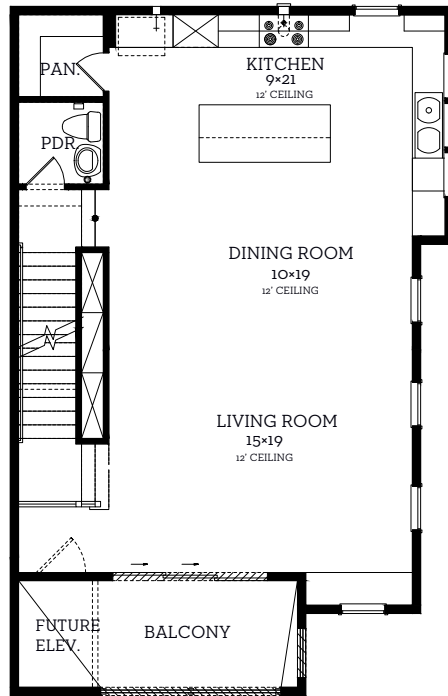

# LOU ELLEN HOMES

3317 Green Lilly Lane

2,394 sq.ft.

3 bedrooms / 3.5 baths

All prices, features and plans are subject to change without notice. Square footage is approximate. No representation or warranties either expressed or implied. Are made as to the accuracy of the information herein or with respect to the suitability, usability, merchantability or conditions of any property herein described. All rights Reserved. Lou Ellen Homes 2022

# LOU ELLEN HOMES

3317 Green Lilly Lane

2,394 sq.ft.

3 bedrooms / 3.5 baths

**First Floor**  
491 sq.ft.

**Second Floor**  
919 sq.ft.

**Third Floor**  
984 sq.ft.