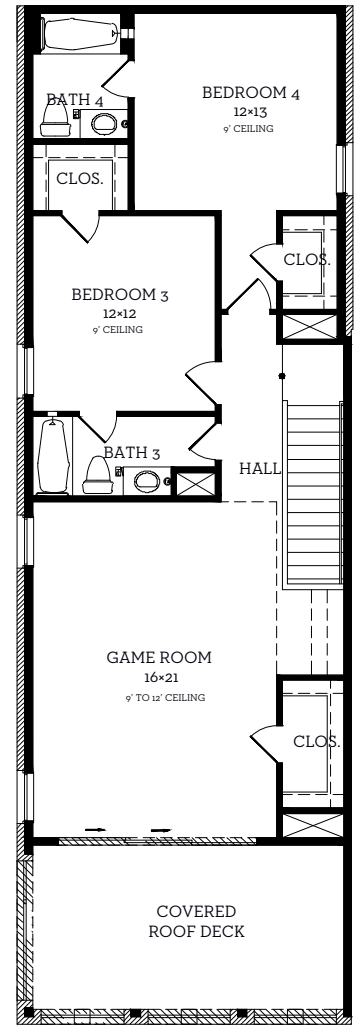

INTOWN

— HOMES —

5031 Magnolia Cir

3,650 sq.ft.

4 bedrooms / 4 baths

Artist rendering only. Actual colors may be different.

INTOWN-HOMES.COM

INTOWN

— HOMES —

5031 Magnolia Cir

3,650 sq.ft.

4 bedrooms / 4 baths

First Floor
876 sq.ft.

Second Floor
1341 sq.ft.

Third Floor
1043 sq.ft.