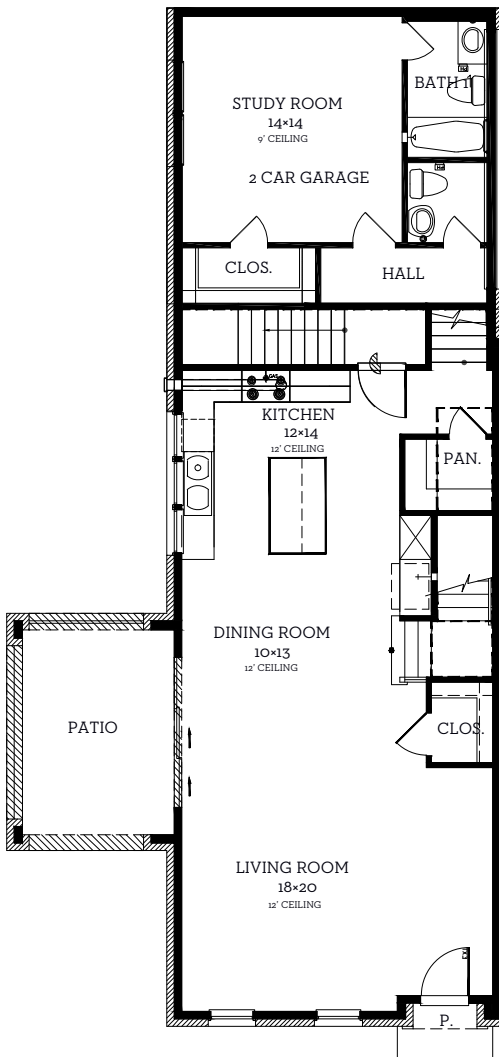

INTOWN

— HOMES —

5031 Magnolia Cir

3,650 sq.ft.

4 bedrooms / 4 baths

Artist rendering only. Actual colors may be different.

INTOWN-HOMES.COM

INTOWN

— HOMES —

5031 Magnolia Cir

3,650 sq.ft.

4 bedrooms / 4 baths

First Floor
876 sq.ft.

Second Floor
1341 sq.ft.

Third Floor
1043 sq.ft.