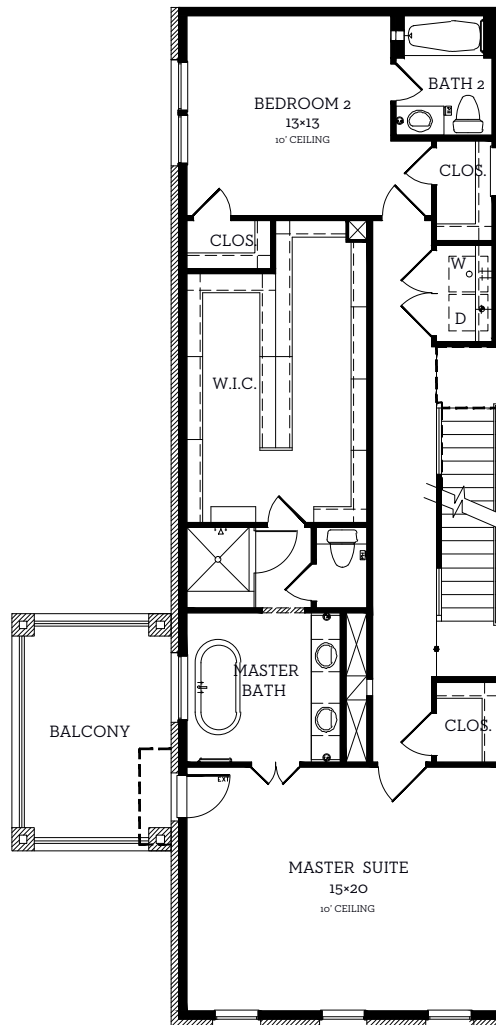

INTOWN

— HOMES —

5031 Magnolia Cir

3,650 sq.ft.

4 bedrooms / 4 baths

Artist rendering only. Actual colors may be different.

INTOWN-HOMES.COM

INTOWN

— HOMES —

5031 Magnolia Cir

3,650 sq.ft.

4 bedrooms / 4 baths

First Floor
876 sq.ft.

Second Floor
1341 sq.ft.

Third Floor
1043 sq.ft.