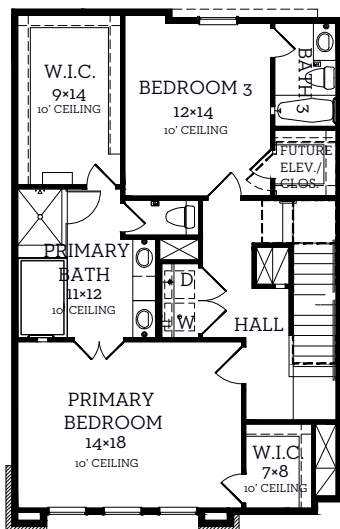

# INTOWN

— HOMES —

381 E Greenbriar Lane\_ Unit 1403

3,059 sq.ft.

3 bedrooms / 3.5 baths

All prices, features and plans are subject to change without notice. Square footage is approximate. No representation or warranties either expressed or implied. Are made as to the accuracy of the information herein or with respect to the suitability, usability, merchantability or conditions of any property herein described. All rights Reserved. InTownHomes 2022

# INTOWN

— HOMES —

381 E Greenbriar Lane\_ Unit 1403

3,059 sq.ft.

3 bedrooms / 3.5 baths

**First Floor**  
490 sq.ft.

**Second Floor**  
948 sq.ft.

**Third Floor**  
1022 sq.ft.

**Fourth Floor**  
599 sq.ft.

All prices, features and plans are subject to change without notice. Square footage is approximate. No representation or warranties either expressed or implied. Are made as to the accuracy of the information herein or with respect to the suitability, usability, merchantability or conditions of any property herein described. All rights Reserved. InTownHomes 2022