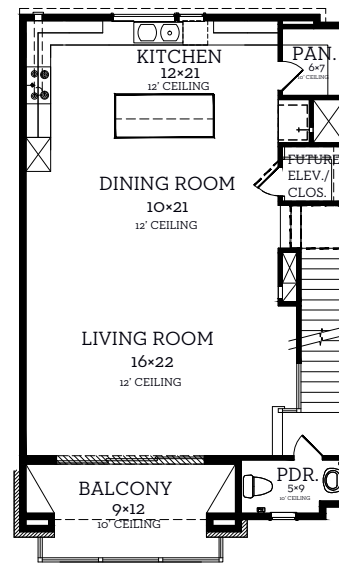

# INTOWN

— HOMES —

381 E Greenbriar Lane\_ Unit 1403

3,059 sq.ft.

3 bedrooms / 3.5 baths

All prices, features and plans are subject to change without notice. Square footage is approximate. No representation or warranties either expressed or implied. Are made as to the accuracy of the information herein or with respect to the suitability, usability, merchantability or conditions of any property herein described. All rights Reserved. InTownHomes 2022

# INTOWN

— HOMES —

381 E Greenbriar Lane\_ Unit 1403

3,059 sq.ft.

3 bedrooms / 3.5 baths

**First Floor**  
490 sq.ft.

**Second Floor**  
948 sq.ft.

**Third Floor**  
1022 sq.ft.

**Fourth Floor**  
599 sq.ft.

All prices, features and plans are subject to change without notice. Square footage is approximate. No representation or warranties either expressed or implied. Are made as to the accuracy of the information herein or with respect to the suitability, usability, merchantability or conditions of any property herein described. All rights Reserved. InTownHomes 2022