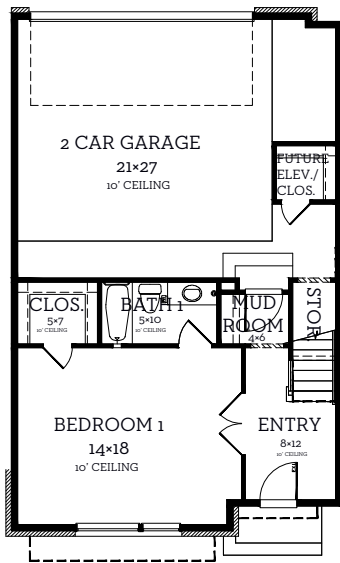

# INTOWN

— HOMES —

381 E Greenbriar Lane\_ Unit 1403

3,059 sq.ft.

3 bedrooms / 3.5 baths

All prices, features and plans are subject to change without notice. Square footage is approximate. No representation or warranties either expressed or implied. Are made as to the accuracy of the information herein or with respect to the suitability, usability, merchantability or conditions of any property herein described. All rights Reserved. InTownHomes 2022

# INTOWN

— HOMES —

381 E Greenbriar Lane\_ Unit 1403

3,059 sq.ft.

3 bedrooms / 3.5 baths

**First Floor**  
490 sq.ft.

**Second Floor**  
948 sq.ft.

**Third Floor**  
1022 sq.ft.

**Fourth Floor**  
599 sq.ft.

All prices, features and plans are subject to change without notice. Square footage is approximate. No representation or warranties either expressed or implied. Are made as to the accuracy of the information herein or with respect to the suitability, usability, merchantability or conditions of any property herein described. All rights Reserved. InTownHomes 2022