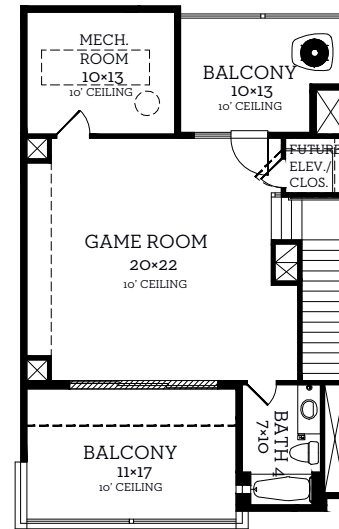

# INTOWN

— HOMES —

381 E Greenbriar Lane\_ Unit 1403

3,059 sq.ft.

3 bedrooms / 3.5 baths

All prices, features and plans are subject to change without notice. Square footage is approximate. No representation or warranties either expressed or implied. Are made as to the accuracy of the information herein or with respect to the suitability, usability, merchantability or conditions of any property herein described. All rights Reserved. InTownHomes 2022

# INTOWN

— HOMES —

381 E Greenbriar Lane\_ Unit 1403

3,059 sq.ft.

3 bedrooms / 3.5 baths

**First Floor**  
490 sq.ft.

**Second Floor**  
948 sq.ft.

**Third Floor**  
1022 sq.ft.

**Fourth Floor**  
599 sq.ft.

All prices, features and plans are subject to change without notice. Square footage is approximate. No representation or warranties either expressed or implied. Are made as to the accuracy of the information herein or with respect to the suitability, usability, merchantability or conditions of any property herein described. All rights Reserved. InTownHomes 2022