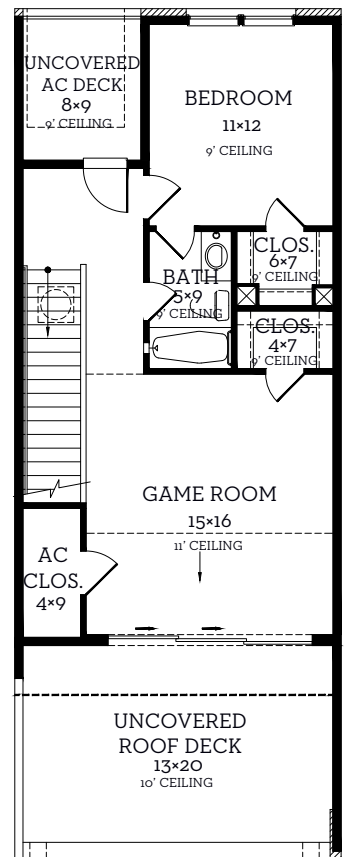

INTOWN

— HOMES —

4122 Beltline Road

3,315 sq.ft.

4 bedrooms/3 bedroom+live work 4.5 baths

INTOWN-HOMES.COM

INTOWN

— HOMES —

4122 Beltline Road

3,315 sq.ft.

4 bedrooms/3 bedroom+live work 4.5 baths

First Floor
604 sq.ft.

Second Floor
1033 sq.ft.

Third Floor
1033 sq.ft.

Fourth Floor
645 sq.ft.

All prices, features and plans are subject to change without notice. Square footage is approximate. No representation or warranties either expressed or implied Are made as to the accuracy of the information herein or with respect to the suitability, usability, merchantability or conditions of any property herein described. All rights Reserved. InTownHomes 2023