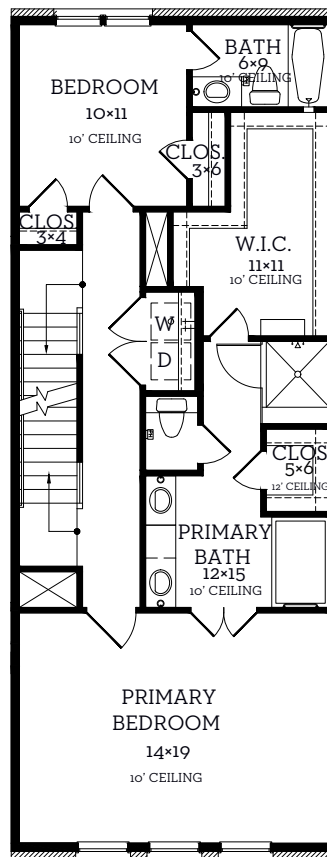

INTOWN

— HOMES —

4122 Beltline Road

3,315 sq.ft.

4 bedrooms/3 bedroom+live work 4.5 baths

INTOWN-HOMES.COM

INTOWN

— HOMES —

4122 Beltline Road

3,315 sq.ft.

4 bedrooms/3 bedroom+live work 4.5 baths

First Floor
604 sq.ft.

Second Floor
1033 sq.ft.

Third Floor
1033 sq.ft.

Fourth Floor
645 sq.ft.

All prices, features and plans are subject to change without notice. Square footage is approximate. No representation or warranties either expressed or implied Are made as to the accuracy of the information herein or with respect to the suitability, usability, merchantability or conditions of any property herein described. All rights Reserved. InTownHomes 2023