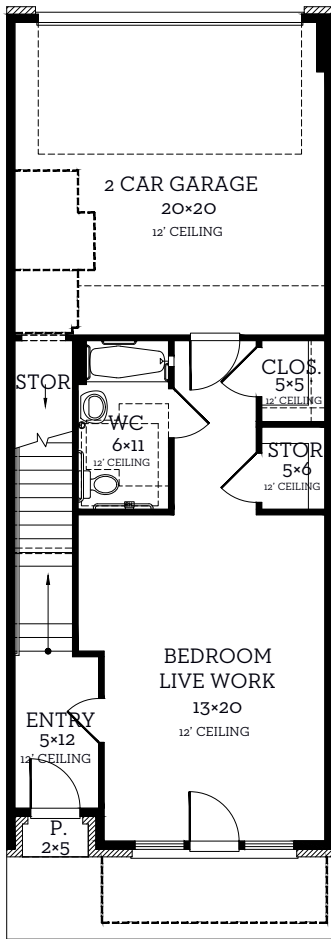

INTOWN

— HOMES —

4122 Beltline Road

3,315 sq.ft.

4 bedrooms/3 bedroom+live work 4.5 baths

INTOWN-HOMES.COM

INTOWN

— HOMES —

4122 Beltline Road

3,315 sq.ft.

4 bedrooms/3 bedroom+live work 4.5 baths

First Floor
604 sq.ft.

Second Floor
1033 sq.ft.

Third Floor
1033 sq.ft.

Fourth Floor
645 sq.ft.

All prices, features and plans are subject to change without notice. Square footage is approximate. No representation or warranties either expressed or implied Are made as to the accuracy of the information herein or with respect to the suitability, usability, merchantability or conditions of any property herein described. All rights Reserved. InTownHomes 2023