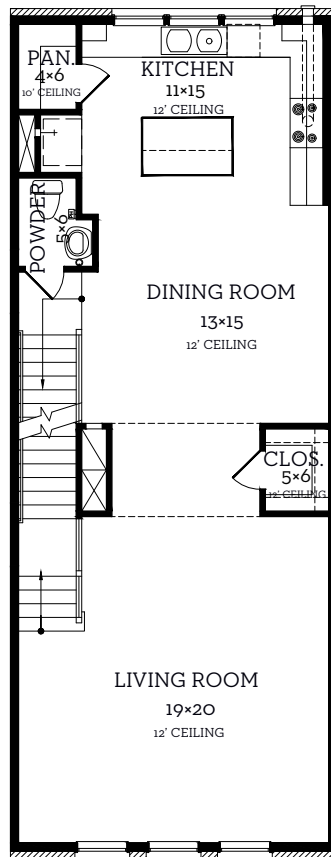

INTOWN

— HOMES —

4122 Beltline Road

3,315 sq.ft.

4 bedrooms/3 bedroom+live work 4.5 baths

INTOWN-HOMES.COM

INTOWN

— HOMES —

4122 Beltline Road

3,315 sq.ft.

4 bedrooms/3 bedroom+live work 4.5 baths

First Floor
604 sq.ft.

Second Floor
1033 sq.ft.

Third Floor
1033 sq.ft.

Fourth Floor
645 sq.ft.

All prices, features and plans are subject to change without notice. Square footage is approximate. No representation or warranties either expressed or implied Are made as to the accuracy of the information herein or with respect to the suitability, usability, merchantability or conditions of any property herein described. All rights Reserved. InTownHomes 2023