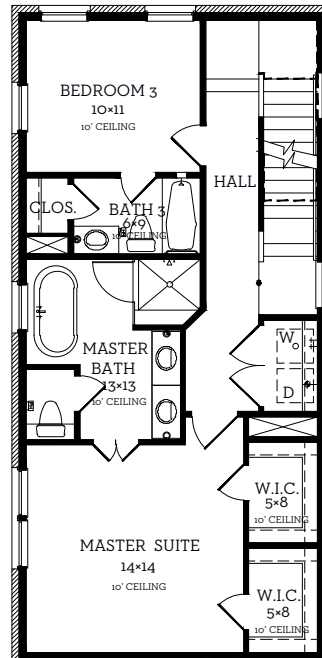

# INTOWN

— HOMES —

5033 Magnolia Cir

2,944 sq.ft.

4 bedrooms / 4.5 baths

Artist rendering only. Actual colors may be different.

INTOWN-HOMES.COM

# INTOWN

— HOMES —

5033 Magnolia Cir

2,944 sq.ft.

4 bedrooms / 4.5 baths

**First Floor**  
452 sq.ft.

**Second Floor**  
903 sq.ft.

**Third Floor**  
903 sq.ft.

**Fourth Floor**  
686 sq.ft.

All prices, features and plans are subject to change without notice. Square footage is approximate. No representation or warranties either expressed or implied. Are made as to the accuracy of the information herein or with respect to the suitability, usability, merchantability or conditions of any property herein described. All rights Reserved. InTownHomes 2024