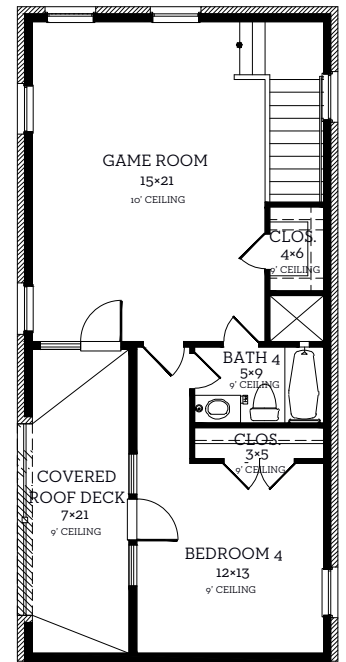

# INTOWN

— HOMES —

5033 Magnolia Cir

2,944 sq.ft.

4 bedrooms / 4.5 baths

Artist rendering only. Actual colors may be different.

INTOWN-HOMES.COM

# INTOWN

— HOMES —

5033 Magnolia Cir

2,944 sq.ft.

4 bedrooms / 4.5 baths

**First Floor**  
452 sq.ft.

**Second Floor**  
903 sq.ft.

**Third Floor**  
903 sq.ft.

**Fourth Floor**  
686 sq.ft.

All prices, features and plans are subject to change without notice. Square footage is approximate. No representation or warranties either expressed or implied. Are made as to the accuracy of the information herein or with respect to the suitability, usability, merchantability or conditions of any property herein described. All rights Reserved. InTownHomes 2024