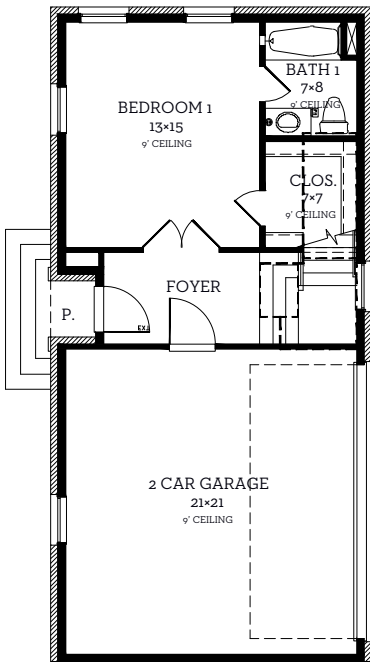

# INTOWN

— HOMES —

5033 Magnolia Cir

2,944 sq.ft.

4 bedrooms / 4.5 baths

Artist rendering only. Actual colors may be different.

INTOWN-HOMES.COM

# INTOWN

— HOMES —

5033 Magnolia Cir

2,944 sq.ft.

4 bedrooms / 4.5 baths

**First Floor**  
452 sq.ft.

**Second Floor**  
903 sq.ft.

**Third Floor**  
903 sq.ft.

**Fourth Floor**  
686 sq.ft.

All prices, features and plans are subject to change without notice. Square footage is approximate. No representation or warranties either expressed or implied. Are made as to the accuracy of the information herein or with respect to the suitability, usability, merchantability or conditions of any property herein described. All rights Reserved. InTownHomes 2024