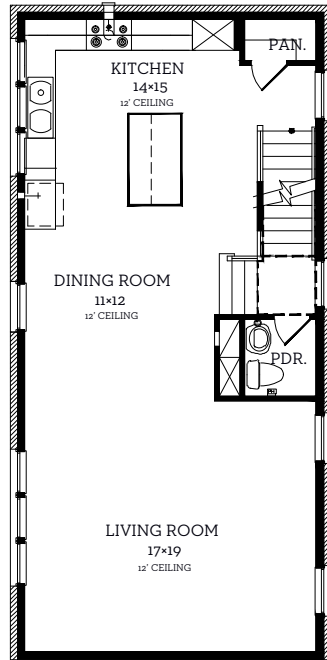

# INTOWN

— HOMES —

5033 Magnolia Cir

2,944 sq.ft.

4 bedrooms / 4.5 baths

Artist rendering only. Actual colors may be different.

INTOWN-HOMES.COM

# INTOWN

— HOMES —

5033 Magnolia Cir

2,944 sq.ft.

4 bedrooms / 4.5 baths

**First Floor**  
452 sq.ft.

**Second Floor**  
903 sq.ft.

**Third Floor**  
903 sq.ft.

**Fourth Floor**  
686 sq.ft.

All prices, features and plans are subject to change without notice. Square footage is approximate. No representation or warranties either expressed or implied. Are made as to the accuracy of the information herein or with respect to the suitability, usability, merchantability or conditions of any property herein described. All rights Reserved. InTownHomes 2024