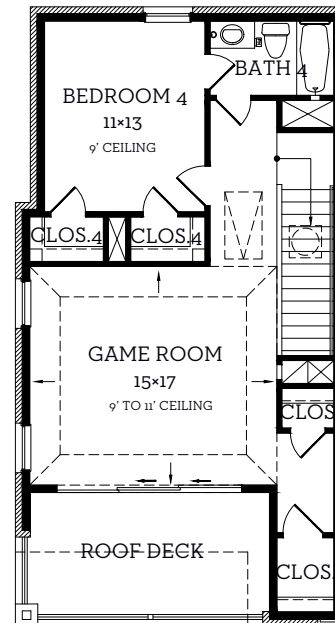

# INTOWN

— HOMES —

6011 Laurel Ln.

2,795 sq.ft.

4 bedrooms / 4.5 baths

# INTOWN

— HOMES —

6011 Laurel Ln.

2,795 sq.ft.

4 bedrooms / 4.5 baths

**First Floor**  
400 sq.ft.

**Second Floor**  
804 sq.ft.

**Third Floor**  
904 sq.ft.

**Fourth Floor**  
687 sq.ft.

All prices, features and plans are subject to change without notice. Square footage is approximate. No representation or warranties either expressed or implied. Are made as to the accuracy of the information herein or with respect to the suitability, usability, merchantability or conditions of any property herein described. All rights Reserved. InTownHomes 2024