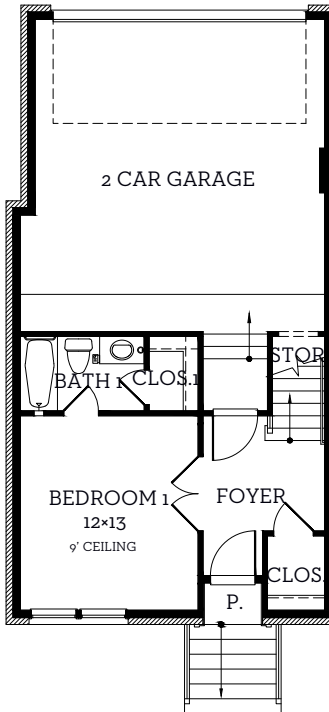

# INTOWN

— HOMES —

6011 Laurel Ln.

2,795 sq.ft.

4 bedrooms / 4.5 baths

# INTOWN

— HOMES —

6011 Laurel Ln.

2,795 sq.ft.

4 bedrooms / 4.5 baths

**First Floor**  
400 sq.ft.

**Second Floor**  
804 sq.ft.

**Third Floor**  
904 sq.ft.

**Fourth Floor**  
687 sq.ft.

All prices, features and plans are subject to change without notice. Square footage is approximate. No representation or warranties either expressed or implied. Are made as to the accuracy of the information herein or with respect to the suitability, usability, merchantability or conditions of any property herein described. All rights Reserved. InTownHomes 2024