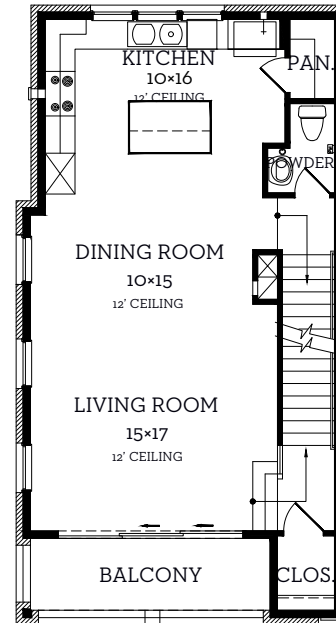

# INTOWN

— HOMES —

6011 Laurel Ln.

2,795 sq.ft.

4 bedrooms / 4.5 baths

# INTOWN

— HOMES —

6011 Laurel Ln.

2,795 sq.ft.

4 bedrooms / 4.5 baths

**First Floor**  
400 sq.ft.

**Second Floor**  
804 sq.ft.

**Third Floor**  
904 sq.ft.

**Fourth Floor**  
687 sq.ft.

All prices, features and plans are subject to change without notice. Square footage is approximate. No representation or warranties either expressed or implied. Are made as to the accuracy of the information herein or with respect to the suitability, usability, merchantability or conditions of any property herein described. All rights Reserved. InTownHomes 2024