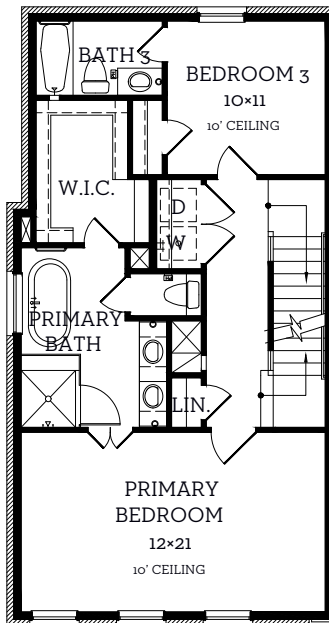

# INTOWN

— HOMES —

6011 Laurel Ln.

2,795 sq.ft.

4 bedrooms / 4.5 baths

# INTOWN

— HOMES —

6011 Laurel Ln.

2,795 sq.ft.

4 bedrooms / 4.5 baths

**First Floor**  
400 sq.ft.

**Second Floor**  
804 sq.ft.

**Third Floor**  
904 sq.ft.

**Fourth Floor**  
687 sq.ft.

All prices, features and plans are subject to change without notice. Square footage is approximate. No representation or warranties either expressed or implied. Are made as to the accuracy of the information herein or with respect to the suitability, usability, merchantability or conditions of any property herein described. All rights Reserved. InTownHomes 2024