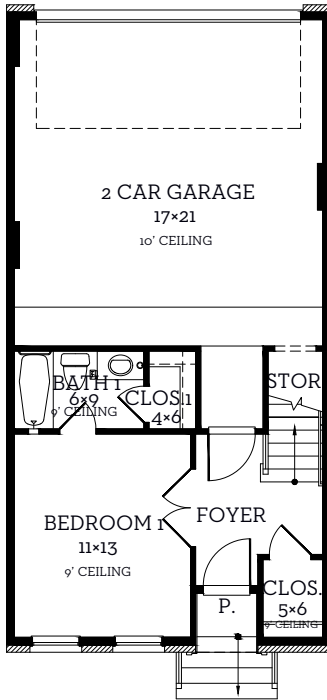

INTOWN

— HOMES —

6007 Laurel Ln.

2,792 sq.ft.

4 bedrooms / 4.5 baths

INTOWN

— HOMES —

6007 Laurel Ln.

2,792 sq.ft. 4 bedrooms / 4.5 baths

First Floor
374 sq.ft.

Second Floor
875 sq.ft.

Third Floor
875 sq.ft.

Fourth Floor
668 sq.ft.