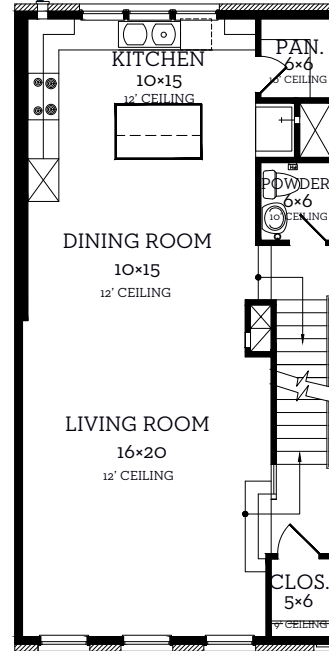

INTOWN

— HOMES —

6007 Laurel Ln.

2,792 sq.ft.

4 bedrooms / 4.5 baths

INTOWN

— HOMES —

6007 Laurel Ln.

2,792 sq.ft. 4 bedrooms / 4.5 baths

First Floor
374 sq.ft.

Second Floor
875 sq.ft.

Third Floor
875 sq.ft.

Fourth Floor
668 sq.ft.