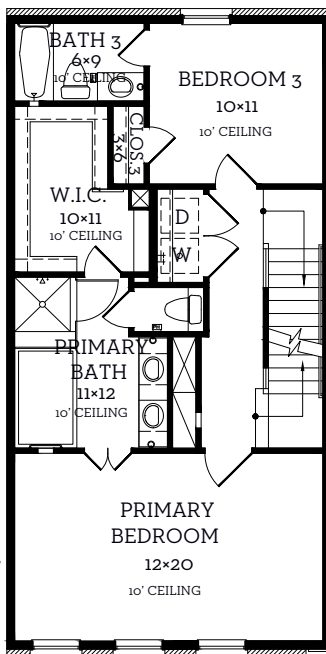

INTOWN

— HOMES —

6007 Laurel Ln.

2,792 sq.ft.

4 bedrooms / 4.5 baths

INTOWN

— HOMES —

6007 Laurel Ln.

2,792 sq.ft. 4 bedrooms / 4.5 baths

First Floor
374 sq.ft.

Second Floor
875 sq.ft.

Third Floor
875 sq.ft.

Fourth Floor
668 sq.ft.