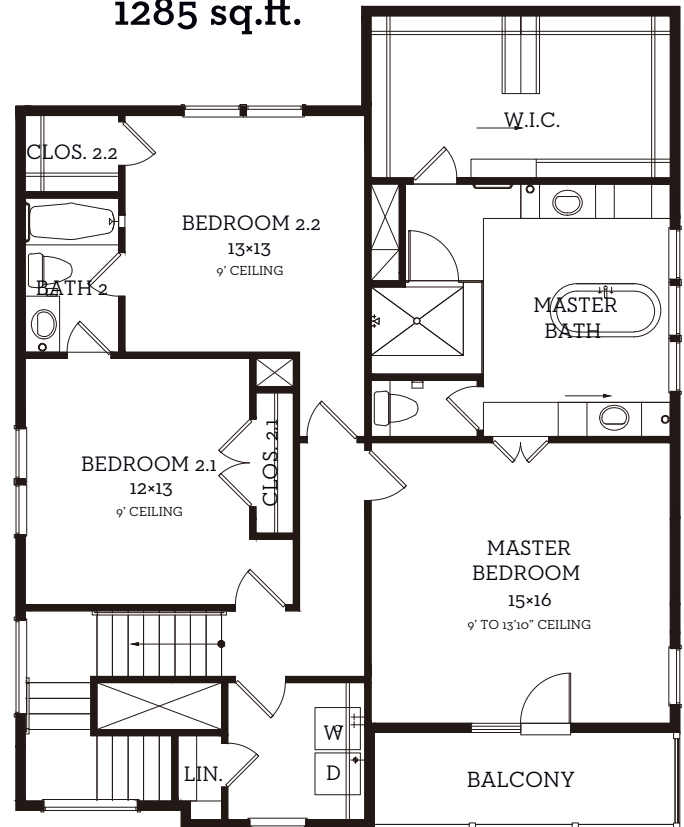

Second Floor 1285 sq.ft.

IntownHomes.com/community/Agave

InTown

All prices, features and plans are subject to change without notice. Square footage is approximate. No representation or warranties either expressed or implied. Are made as to the accuracy of the information herein or with respect to the suitability, usability, merchantability or conditions of any property herein described. All rights Reserved. InTownHomes 2025