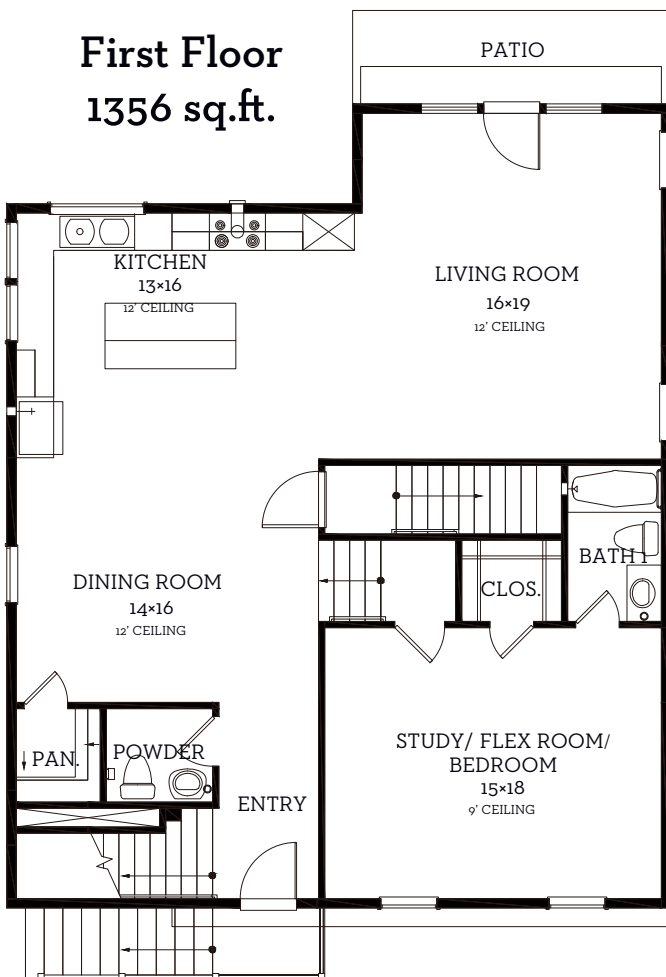

# 7321 Annette Cv

2,641 sqft 4 beds 3.5 baths

[IntownHomes.com/community/Agave](https://intownhomes.com/community/Agave)

Austin, TX 78724

# 7321 Annette Cv

2,641 sqft 4 beds 3.5 baths

## Basement Floor

## First Floor 1356 sq.ft.