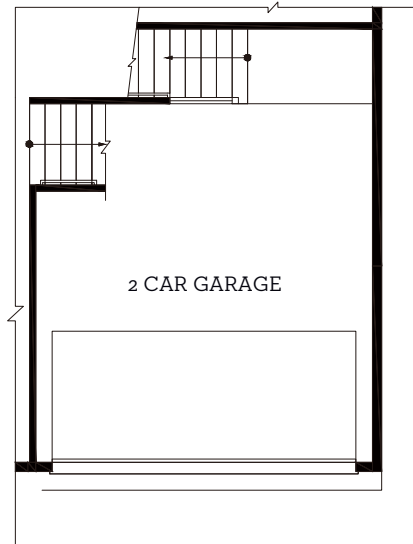

# 7321 Annette Cv

2,641 sqft 4 beds 3.5 baths

[IntownHomes.com/community/Agave](https://intownhomes.com/community/Agave)

Austin, TX 78724

# 7321 Annette Cv

2,641 sqft 4 beds 3.5 baths

## Basement Floor

## First Floor 1356 sq.ft.