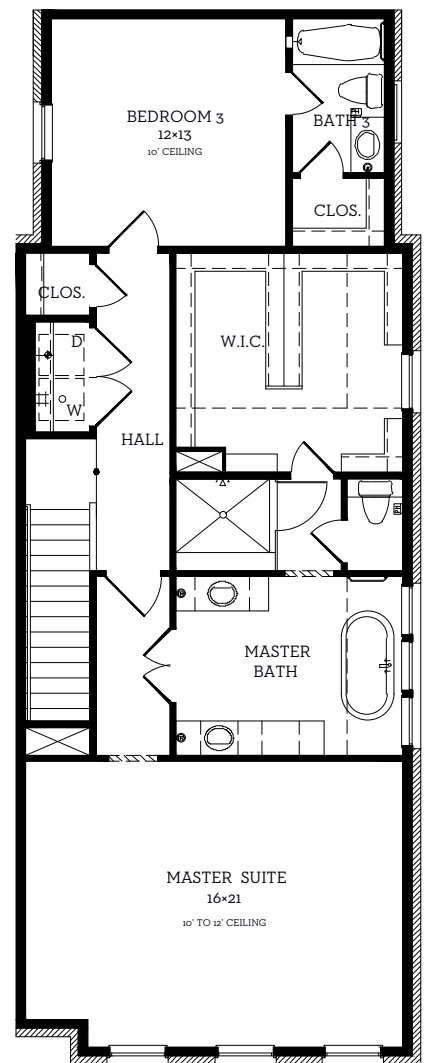

INTOWN

— HOMES —

5025 Magnolia Cir

2,496 sq.ft.

3 bedrooms / 3.5 baths

Artist rendering only. Actual colors may be different.

[INTOWN-HOMES.COM](https://intown-homes.com)

INTOWN

— HOMES —

5025 Magnolia Cir

2,496 sq.ft.

3 bedrooms / 3.5 baths

First Floor
430 sq.ft.

Second Floor
898 sq.ft.

Third Floor
1168 sq.ft.

All prices, features and plans are subject to change without notice. Square footage is approximate. No representation or warranties either expressed or implied. Are made as to the accuracy of the information herein or with respect to the suitability, usability, merchantability or conditions of any property herein described. All rights Reserved. InTownHomes 2024