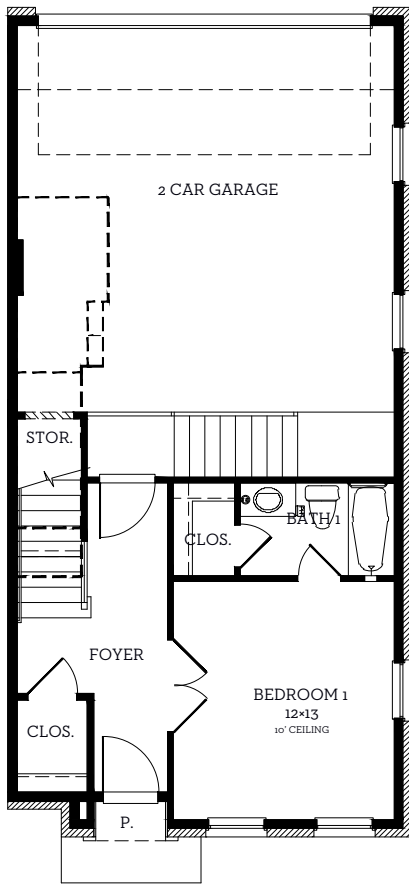

INTOWN

— HOMES —

5025 Magnolia Cir

2,496 sq.ft.

3 bedrooms / 3.5 baths

Artist rendering only. Actual colors may be different.

[INTOWN-HOMES.COM](https://intown-homes.com)

INTOWN

— HOMES —

5025 Magnolia Cir

2,496 sq.ft.

3 bedrooms / 3.5 baths

First Floor
430 sq.ft.

Second Floor
898 sq.ft.

Third Floor
1168 sq.ft.

All prices, features and plans are subject to change without notice. Square footage is approximate. No representation or warranties either expressed or implied. Are made as to the accuracy of the information herein or with respect to the suitability, usability, merchantability or conditions of any property herein described. All rights Reserved. InTownHomes 2024