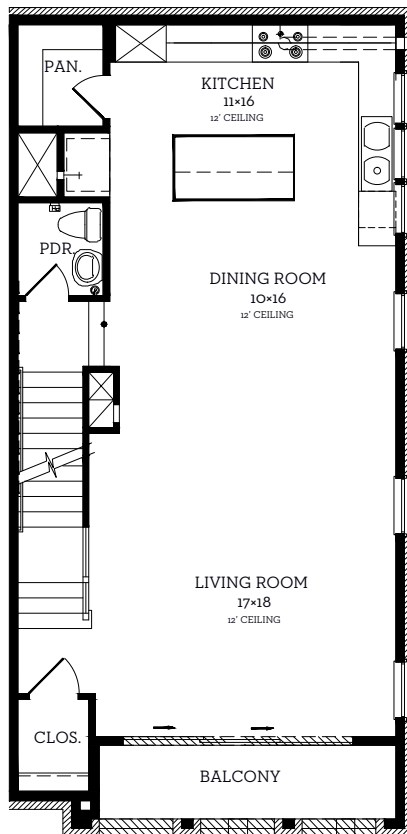

INTOWN

— HOMES —

5025 Magnolia Cir

2,496 sq.ft.

3 bedrooms / 3.5 baths

Artist rendering only. Actual colors may be different.

[INTOWN-HOMES.COM](https://intown-homes.com)

INTOWN

— HOMES —

5025 Magnolia Cir

2,496 sq.ft.

3 bedrooms / 3.5 baths

First Floor
430 sq.ft.

Second Floor
898 sq.ft.

Third Floor
1168 sq.ft.

All prices, features and plans are subject to change without notice. Square footage is approximate. No representation or warranties either expressed or implied. Are made as to the accuracy of the information herein or with respect to the suitability, usability, merchantability or conditions of any property herein described. All rights Reserved. InTownHomes 2024