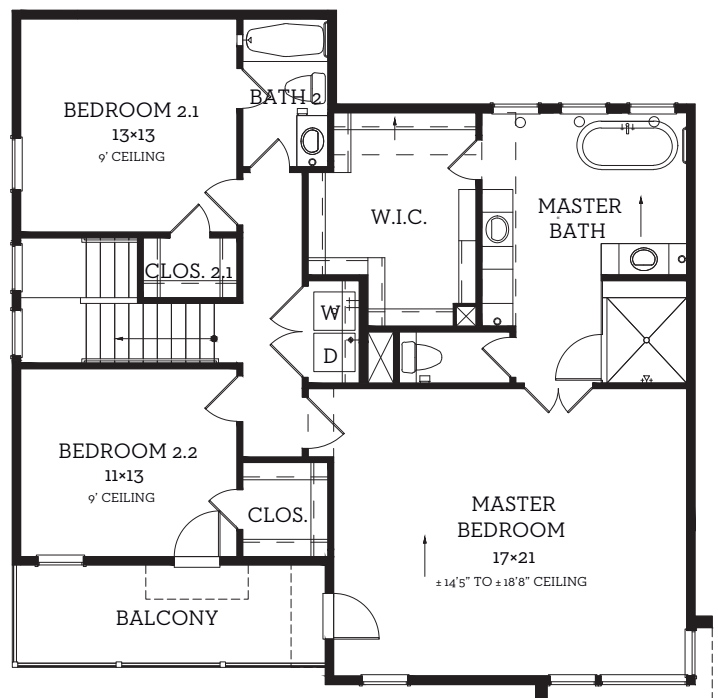

5513 Toscana Ave.

2,318 Sqft 4 Beds 3 Baths

All prices, features and plans are subject to change without notice. Square footage is approximate. No representation or warranties either expressed or implied are made as to the accuracy of the information herein or with respect to the suitability, usability, merchantability or conditions of any property herein described. Rev. 08-26-10 All Rights Reserved. ©InTown Homes 2025

5513 Toscana Ave.

2,318 Sqft 4 Beds 3 Baths

First Floor
1052 sq.ft.

Second Floor
1267 sq.ft.

All prices, features and plans are subject to change without notice. Square footage is approximate. No representation or warranties either expressed or implied are made as to the accuracy of the information herein or with respect to the suitability, usability, merchantability or conditions of any property herein described. Rev. 08-26-10 All Rights Reserved. ©InTown Homes 2025