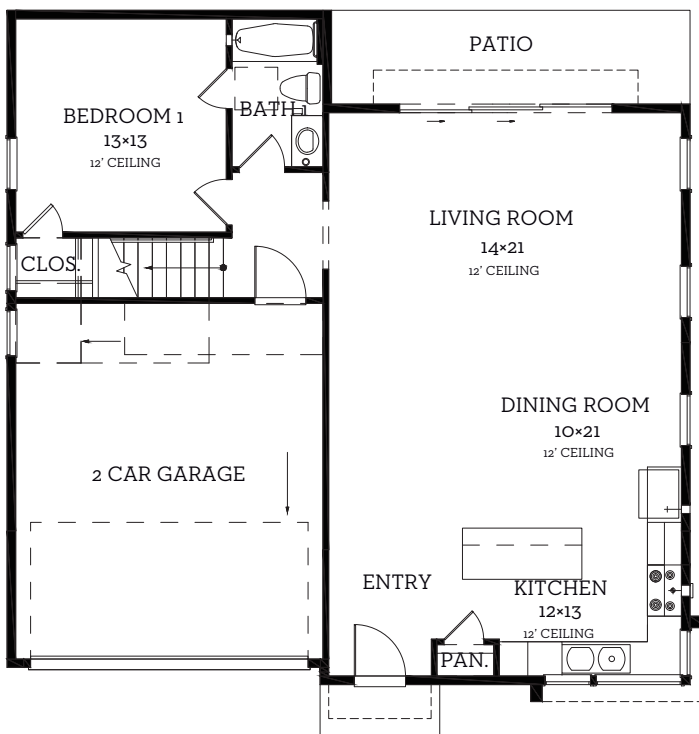

5513 Toscana Ave.

2,318 Sqft 4 Beds 3 Baths

All prices, features and plans are subject to change without notice. Square footage is approximate. No representation or warranties either expressed or implied are made as to the accuracy of the information herein or with respect to the suitability, usability, merchantability or conditions of any property herein described. Rev. 08-26-10 All Rights Reserved. ©InTown Homes 2025

5513 Toscana Ave.

2,318 Sqft 4 Beds 3 Baths

First Floor
1052 sq.ft.

Second Floor
1267 sq.ft.

All prices, features and plans are subject to change without notice. Square footage is approximate. No representation or warranties either expressed or implied are made as to the accuracy of the information herein or with respect to the suitability, usability, merchantability or conditions of any property herein described. Rev. 08-26-10 All Rights Reserved. ©InTown Homes 2025