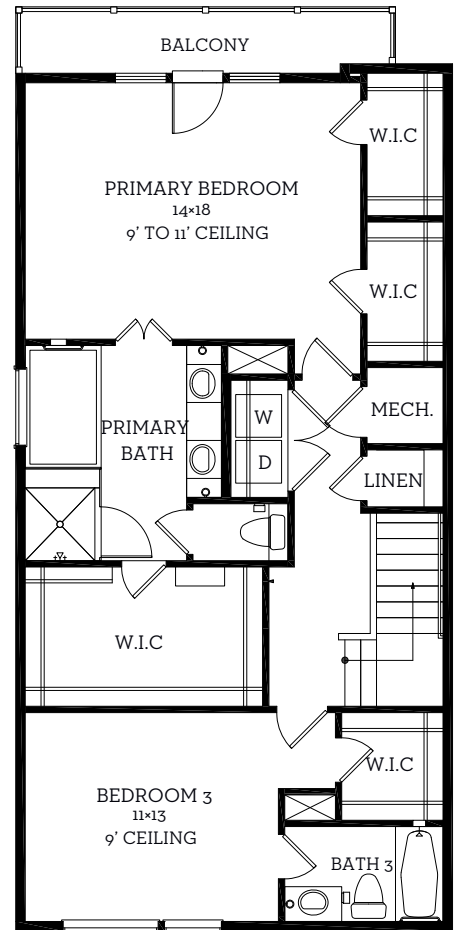

INTOWN

— HOMES —

4905 Stella Link Path

2,303 sq.ft.

3 bedrooms / 3.5 baths

[INTOWN-HOMES.COM](https://intown-homes.com)

INTOWN

— HOMES —

4905 Stella Link Path

2,303 sq.ft.

3 bedrooms / 3.5 baths

First Floor
515 sq.ft

Second Floor
875 sq.ft

Third Floor
1026 sq.ft

All prices, features and plans are subject to change without notice. Square footage is approximate. No representation or warranties either expressed or implied. Are made as to the accuracy of the information herein or with respect to the suitability, usability, merchantability or conditions of any property herein described. All rights Reserved. Urban InTownHomes 2023