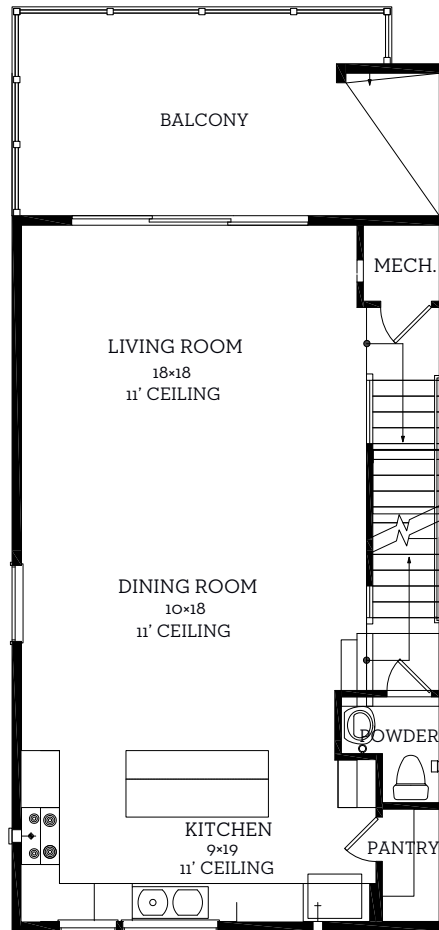

INTOWN

— HOMES —

4905 Stella Link Path

2,303 sq.ft.

3 bedrooms / 3.5 baths

[INTOWN-HOMES.COM](https://intown-homes.com)

INTOWN

— HOMES —

4905 Stella Link Path

2,303 sq.ft.

3 bedrooms / 3.5 baths

First Floor
515 sq.ft

Second Floor
875 sq.ft

Third Floor
1026 sq.ft

All prices, features and plans are subject to change without notice. Square footage is approximate. No representation or warranties either expressed or implied. Are made as to the accuracy of the information herein or with respect to the suitability, usability, merchantability or conditions of any property herein described. All rights Reserved. Urban InTownHomes 2023