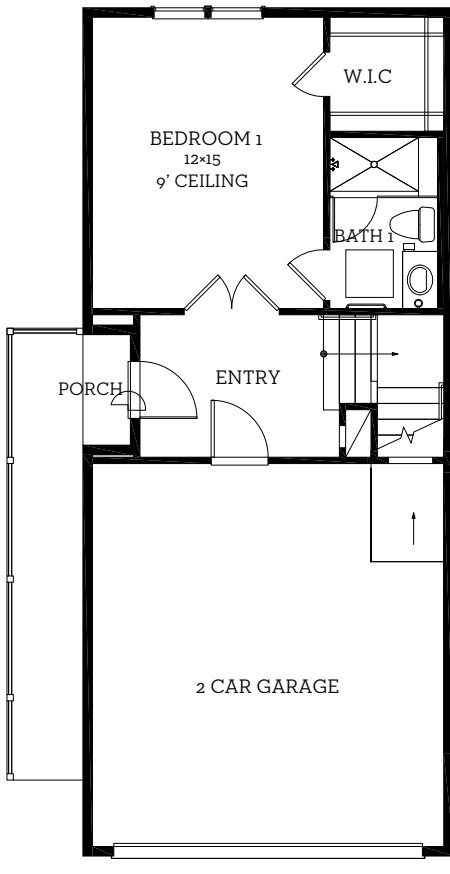

INTOWN

— HOMES —

4905 Stella Link Path

2,303 sq.ft.

3 bedrooms / 3.5 baths

[INTOWN-HOMES.COM](https://intown-homes.com)

INTOWN

— HOMES —

4905 Stella Link Path

2,303 sq.ft.

3 bedrooms / 3.5 baths

First Floor
515 sq.ft

Second Floor
875 sq.ft

Third Floor
1026 sq.ft

All prices, features and plans are subject to change without notice. Square footage is approximate. No representation or warranties either expressed or implied. Are made as to the accuracy of the information herein or with respect to the suitability, usability, merchantability or conditions of any property herein described. All rights Reserved. Urban InTownHomes 2023