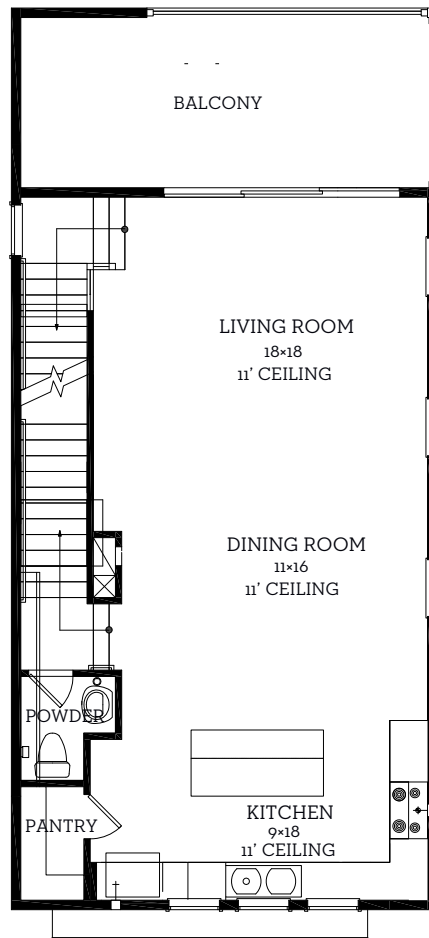

# INTOWN

— HOMES —

4903 Stella Link Path

2,251 sq.ft.

3 bedrooms / 3.5 baths

[INTOWN-HOMES.COM](https://intown-homes.com)

# INTOWN

— HOMES —

4903 Stella Link Path

2,251 sq.ft.

3 bedrooms / 3.5 baths

**First Floor**  
443 sq.ft

**Second Floor**  
859 sq.ft

**Third Floor**  
949 sq.ft