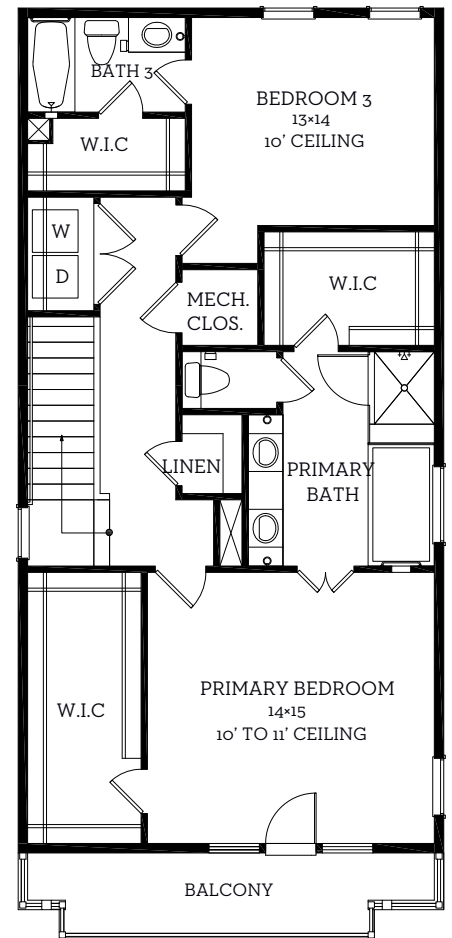

# INTOWN

— HOMES —

4903 Stella Link Path

2,251 sq.ft.

3 bedrooms / 3.5 baths

[INTOWN-HOMES.COM](https://intown-homes.com)

# INTOWN

— HOMES —

4903 Stella Link Path

2,251 sq.ft.

3 bedrooms / 3.5 baths

**First Floor**  
443 sq.ft

**Second Floor**  
859 sq.ft

**Third Floor**  
949 sq.ft