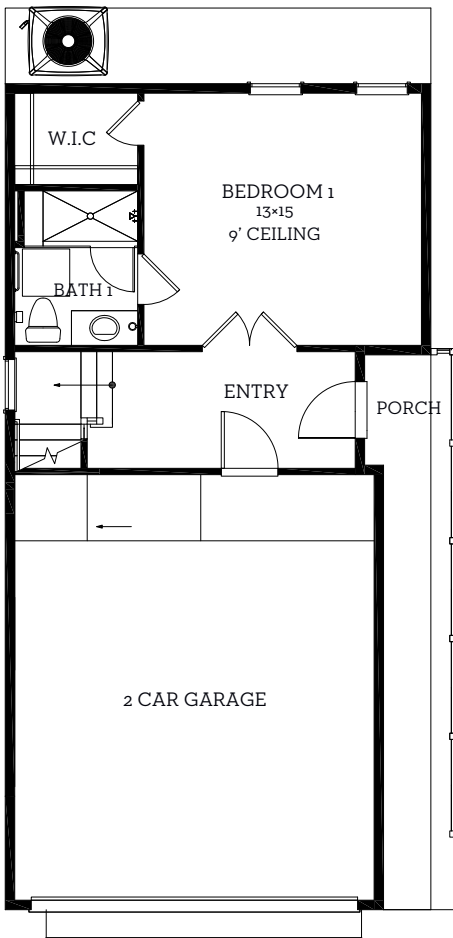

# INTOWN

— HOMES —

4903 Stella Link Path

2,251 sq.ft.

3 bedrooms / 3.5 baths

[INTOWN-HOMES.COM](https://intown-homes.com)

# INTOWN

— HOMES —

4903 Stella Link Path

2,251 sq.ft.

3 bedrooms / 3.5 baths

**First Floor**  
443 sq.ft

**Second Floor**  
859 sq.ft

**Third Floor**  
949 sq.ft