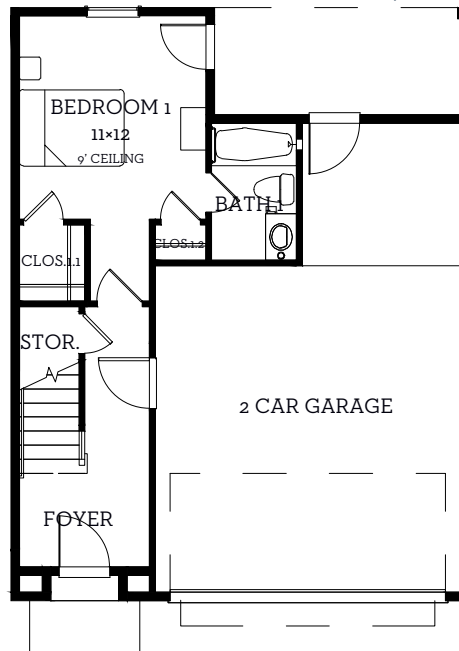

INTOWN

— HOMES —

2414D Canal Street

2,063 sq.ft.

3 bedrooms / 3.5 baths

All prices, features and plans are subject to change without notice. Square footage is approximate. No representation or warranties either expressed or implied. Are made as to the accuracy of the information herein or with respect to the suitability, usability, merchantability or conditions of any property herein described. All rights Reserved. InTownHomes 2019

INTOWN

— HOMES —

2414D Canal Street

2,063 sq.ft.

3 bedrooms / 3.5 baths

First Floor
385 sq.ft.

Second Floor
758 sq.ft.

Third Floor
920 sq.ft.