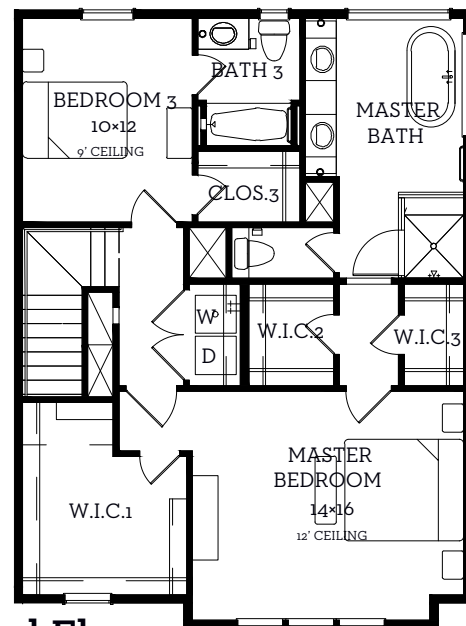

INTOWN

— HOMES —

2414D Canal Street

2,063 sq.ft.

3 bedrooms / 3.5 baths

All prices, features and plans are subject to change without notice. Square footage is approximate. No representation or warranties either expressed or implied. Are made as to the accuracy of the information herein or with respect to the suitability, usability, merchantability or conditions of any property herein described. All rights Reserved. InTownHomes 2019

INTOWN

— HOMES —

2414D Canal Street

2,063 sq.ft.

3 bedrooms / 3.5 baths

First Floor
385 sq.ft.

Second Floor
758 sq.ft.

Third Floor
920 sq.ft.