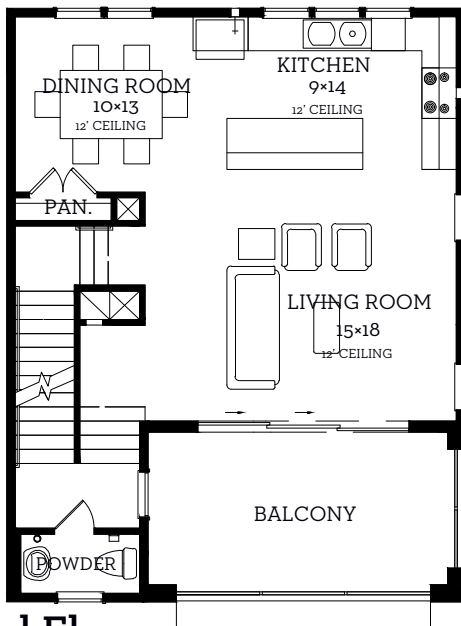

INTOWN

— HOMES —

2414D Canal Street

2,063 sq.ft.

3 bedrooms / 3.5 baths

All prices, features and plans are subject to change without notice. Square footage is approximate. No representation or warranties either expressed or implied. Are made as to the accuracy of the information herein or with respect to the suitability, usability, merchantability or conditions of any property herein described. All rights Reserved. InTownHomes 2019

INTOWN

— HOMES —

2414D Canal Street

2,063 sq.ft.

3 bedrooms / 3.5 baths

First Floor
385 sq.ft.

Second Floor
758 sq.ft.

Third Floor
920 sq.ft.