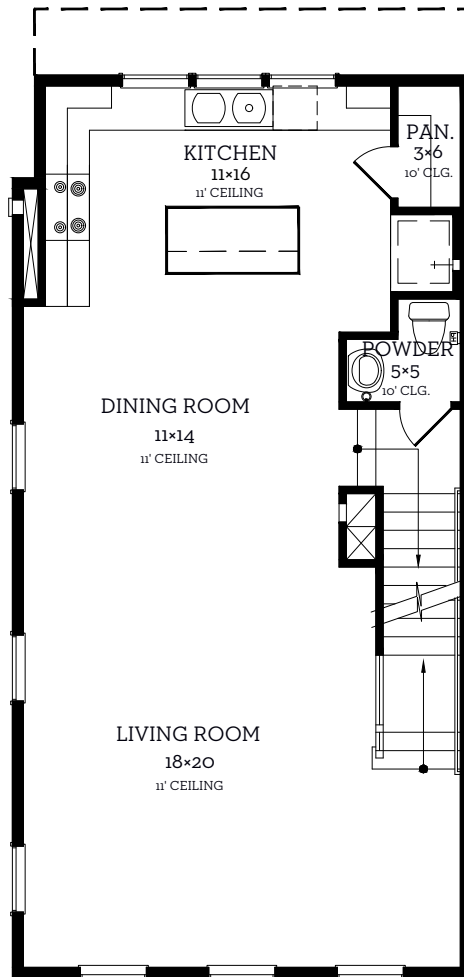

INTOWN

— HOMES —

739 Bringhurst Street

1,974 sq.ft.

3 bedrooms / 3.5 baths

INTOWN

HOMES

739 Bringhurst Street

1,974 sq.ft.

3 bedrooms / 3.5 baths

First Floor
401 sq.ft.

Second Floor
855 sq.ft.

Third Floor
718 sq.ft.