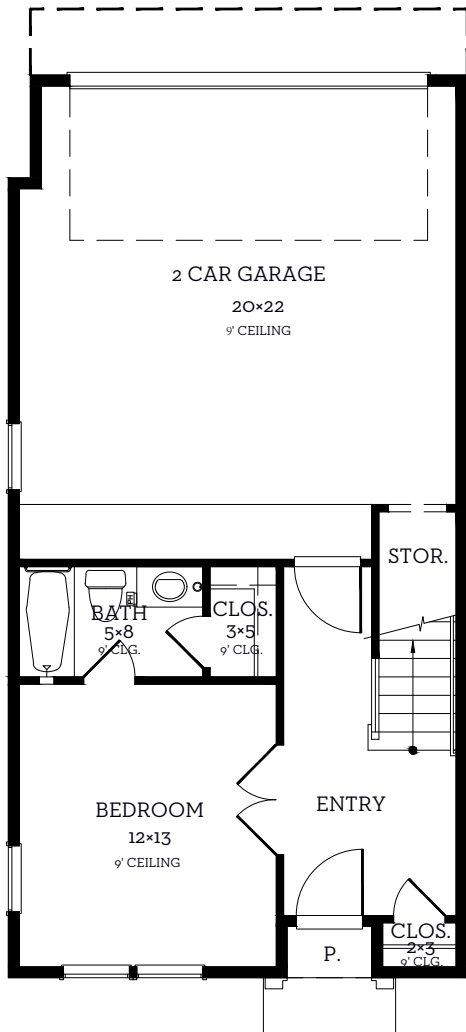

INTOWN

— HOMES —

739 Bringhurst Street

1,974 sq.ft.

3 bedrooms / 3.5 baths

INTOWN

HOMES

739 Bringhurst Street

1,974 sq.ft.

3 bedrooms / 3.5 baths

First Floor
401 sq.ft.

Second Floor
855 sq.ft.

Third Floor
718 sq.ft.