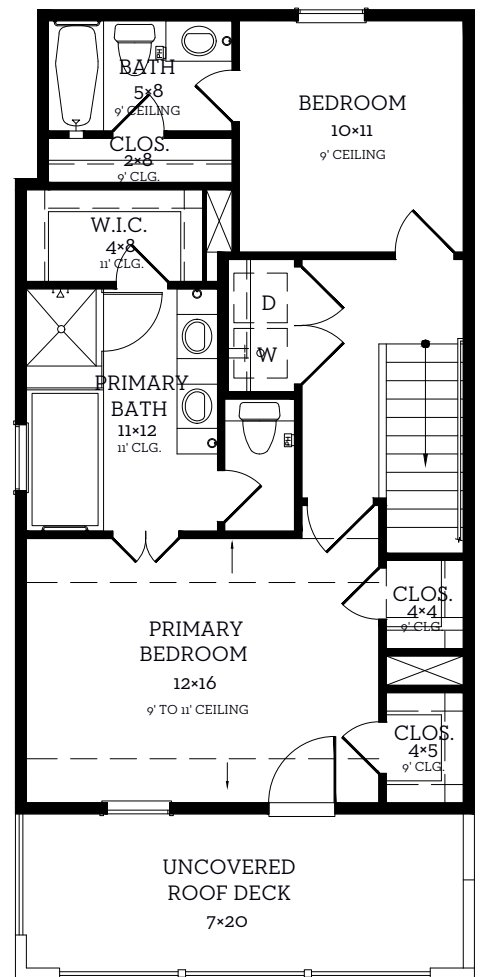

INTOWN

— HOMES —

739 Bringhurst Street

1,974 sq.ft.

3 bedrooms / 3.5 baths

INTOWN

HOMES

739 Bringhurst Street

1,974 sq.ft.

3 bedrooms / 3.5 baths

First Floor
401 sq.ft.

Second Floor
855 sq.ft.

Third Floor
718 sq.ft.