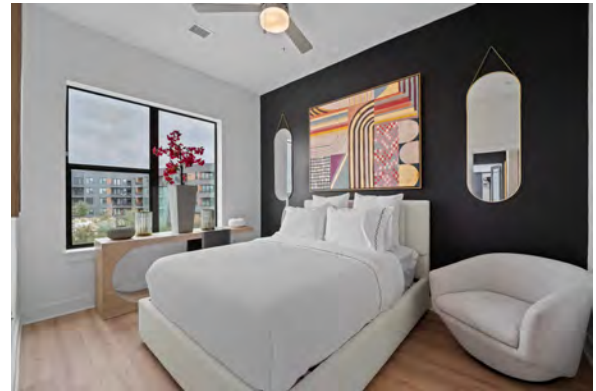

# UNIT 303

CONCOURSE

2 BED  
2 BATH  
933 SF

BEDROOM 1	.....	9'6"X13'
BEDROOM 2	.....	9'1"X12'3"
LIVING ROOM	.....	11'X20'4"
BALCONY	.....	137 SQ.FT.