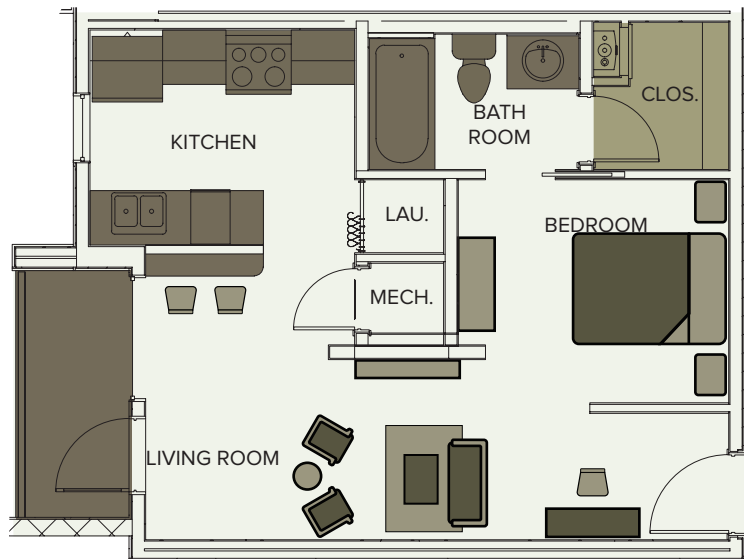

UNIT 211

1 BED
1 BATH
514 SF

CONCOURSE

UNIT 211

CONCOURSE

1 BED
1 BATH
514 SF

BEDROOM	8'6"X10'4"
LIVING ROOM	10'3"X13'
BALCONY	43 SQ.FT.