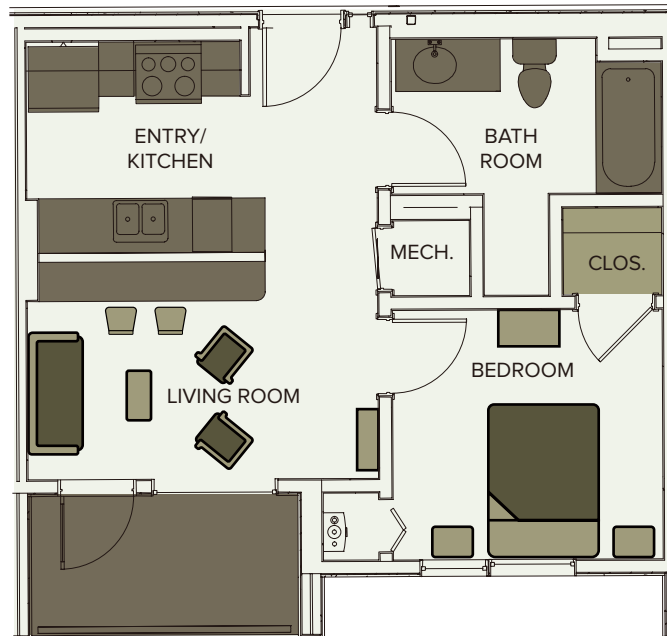

UNIT 208

1 BED
1 BATH
508 SF

CONCOURSE

UNIT 208

CONCOURSE

1 BED
1 BATH
508 SF

BEDROOM	9'6"X10'3"
LIVING ROOM	7'8"X13'4"
BALCONY	59 SQ.FT.