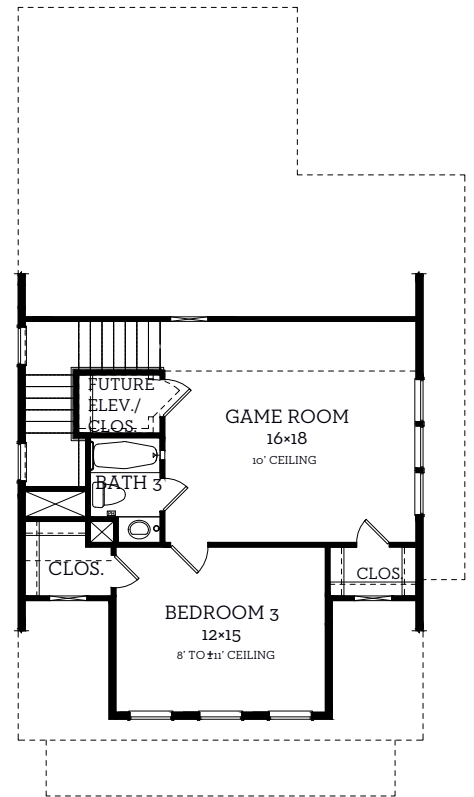

INTOWN

— HOMES —

5206 S Capitol Street

3,169 sq.ft.

4 bedrooms / 4.5 baths

INTOWN-HOMES.COM

INTOWN

— HOMES —

5206 S Capitol Street

3,169 sq.ft.

4 bedrooms / 4.5 baths

First Floor
1017 sq.ft.

Second Floor
1501 sq.ft.

Third Floor
651 sq.ft.