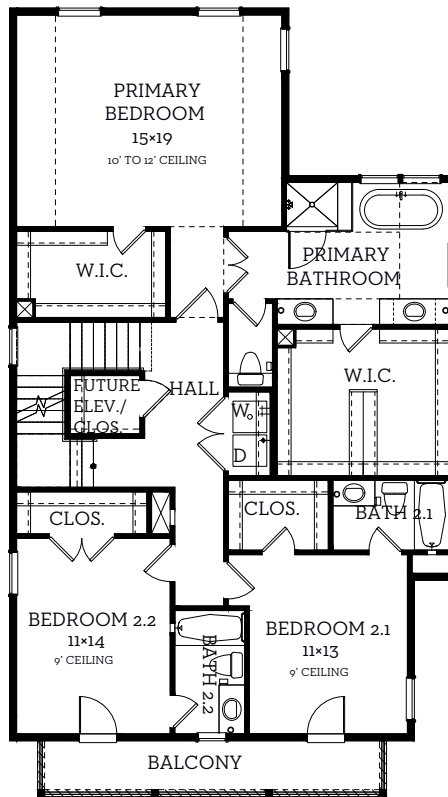

INTOWN

— HOMES —

5206 S Capitol Street

3,169 sq.ft.

4 bedrooms / 4.5 baths

INTOWN-HOMES.COM

INTOWN

— HOMES —

5206 S Capitol Street

3,169 sq.ft.

4 bedrooms / 4.5 baths

First Floor
1017 sq.ft.

Second Floor
1501 sq.ft.

Third Floor
651 sq.ft.