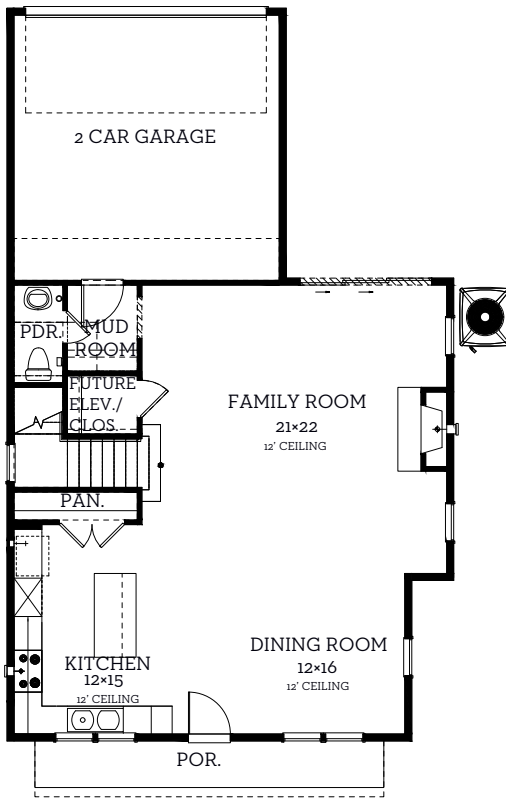

INTOWN

— HOMES —

5206 S Capitol Street

3,169 sq.ft.

4 bedrooms / 4.5 baths

INTOWN-HOMES.COM

INTOWN

— HOMES —

5206 S Capitol Street

3,169 sq.ft.

4 bedrooms / 4.5 baths

First Floor
1017 sq.ft.

Second Floor
1501 sq.ft.

Third Floor
651 sq.ft.