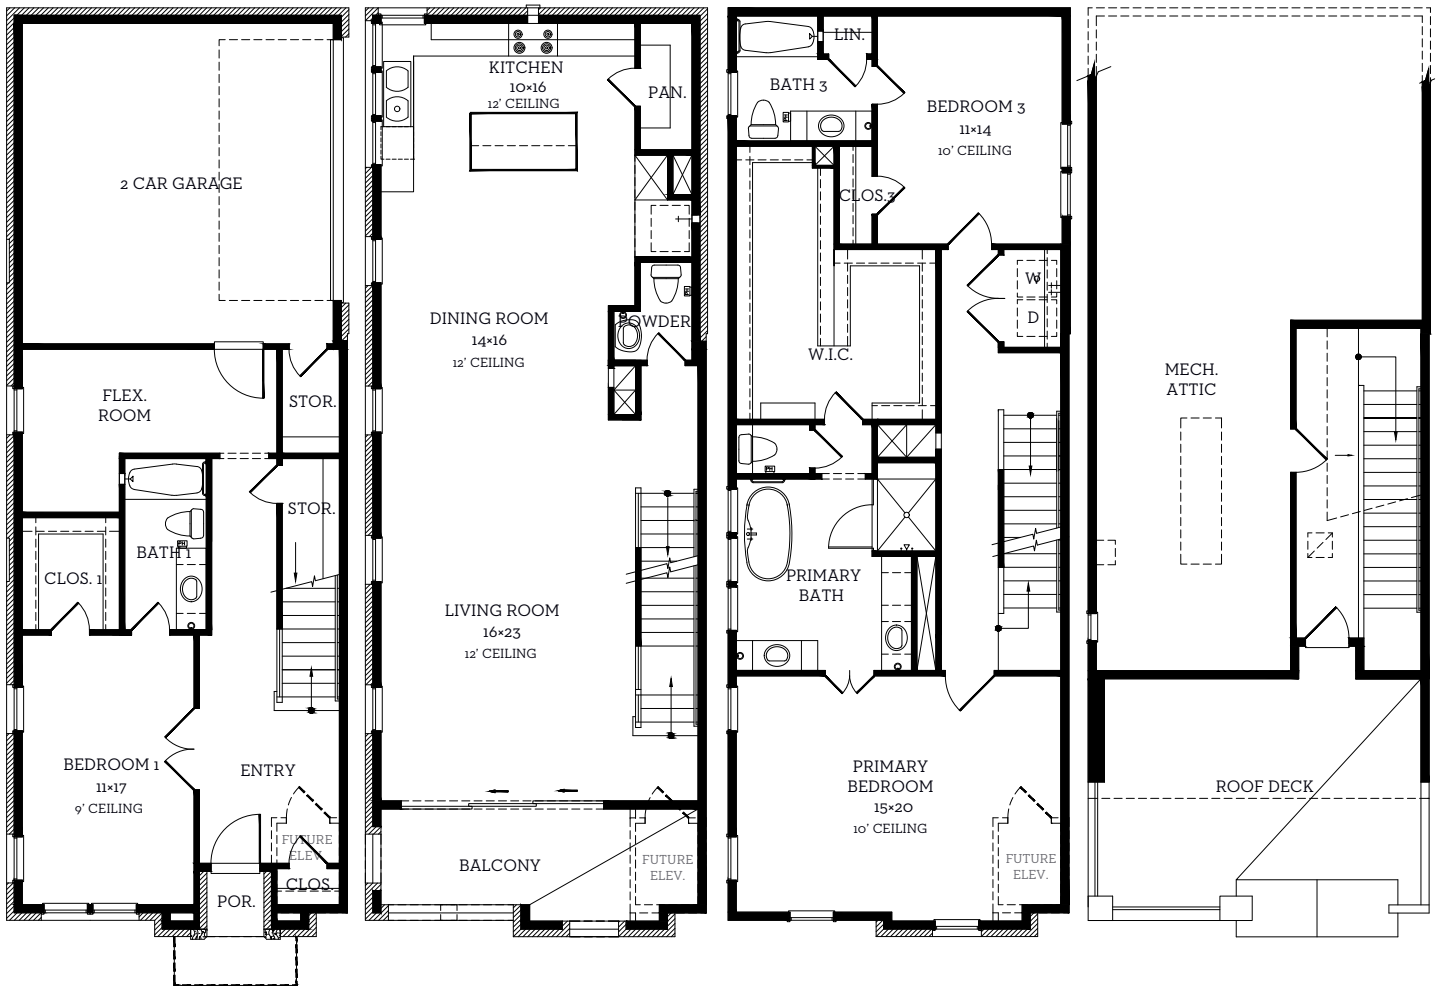

INTOWN

— HOMES —

603 Baugh Dr.

3,018 sq.ft.

3 bedrooms / 3.5 baths

INTOWN

— HOMES —

603 Baugh Dr.

3,018 sq.ft.

3 bedrooms / 3.5 baths

First Floor
711 sq.ft.

Second Floor
1033 sq.ft.

Third Floor
1185 sq.ft.

Mech. Roof Deck
89 sq.ft.

All prices, features and plans are subject to change without notice. Square footage is approximate. No representation or warranties either expressed or implied. Are made as to the accuracy of the information herein or with respect to the suitability, usability, merchantability or conditions of any property herein described. All rights Reserved. InTownHomes 2024