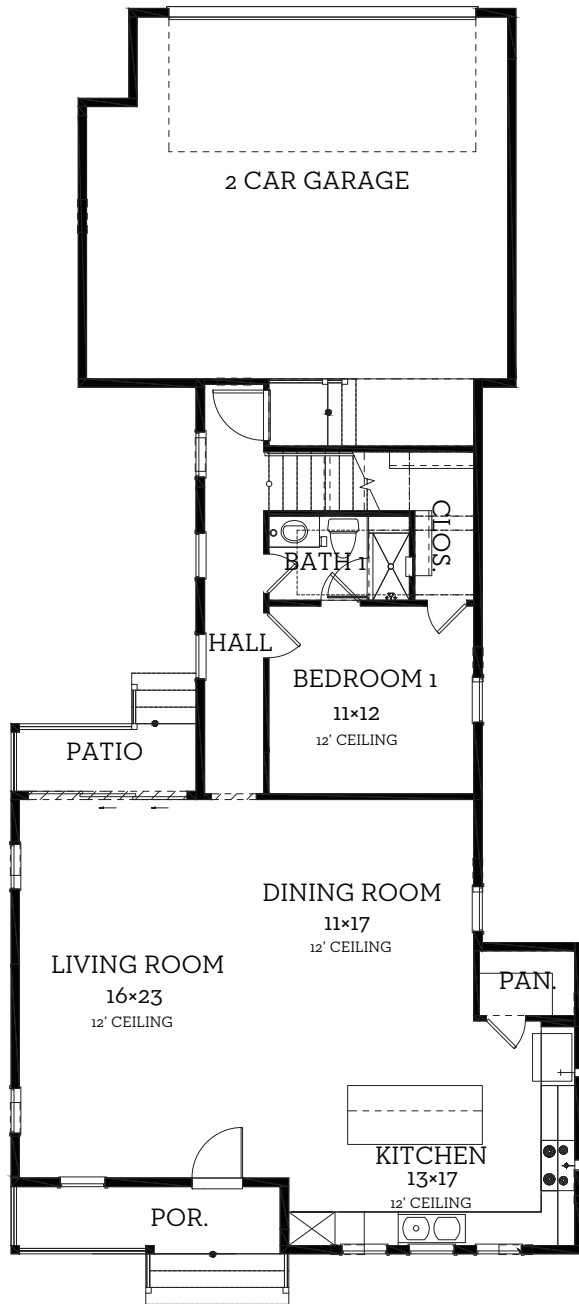

2647 Lake Kolbe Ln.

2,947 Sqft 4 Beds 3 Baths

All prices, features and plans are subject to change without notice. Square footage is approximate. No representation or warranties either expressed or implied are made as to the accuracy of the information herein or with respect to the suitability, usability, merchantability or conditions of any property herein described. Rev. 08-26-10 All Rights Reserved. ©InTown Homes 2025

2647 Lake Kolbe Ln.

2,947 Sqft 4 Beds 3 Baths

First Floor
1183 sq.ft.

Second Floor
1764 sq.ft.

All prices, features and plans are subject to change without notice. Square footage is approximate. No representation or warranties either expressed or implied are made as to the accuracy of the information herein or with respect to the suitability, usability, merchantability or conditions of any property herein described. Rev. 08-26-10 All Rights Reserved. ©InTown Homes 2025