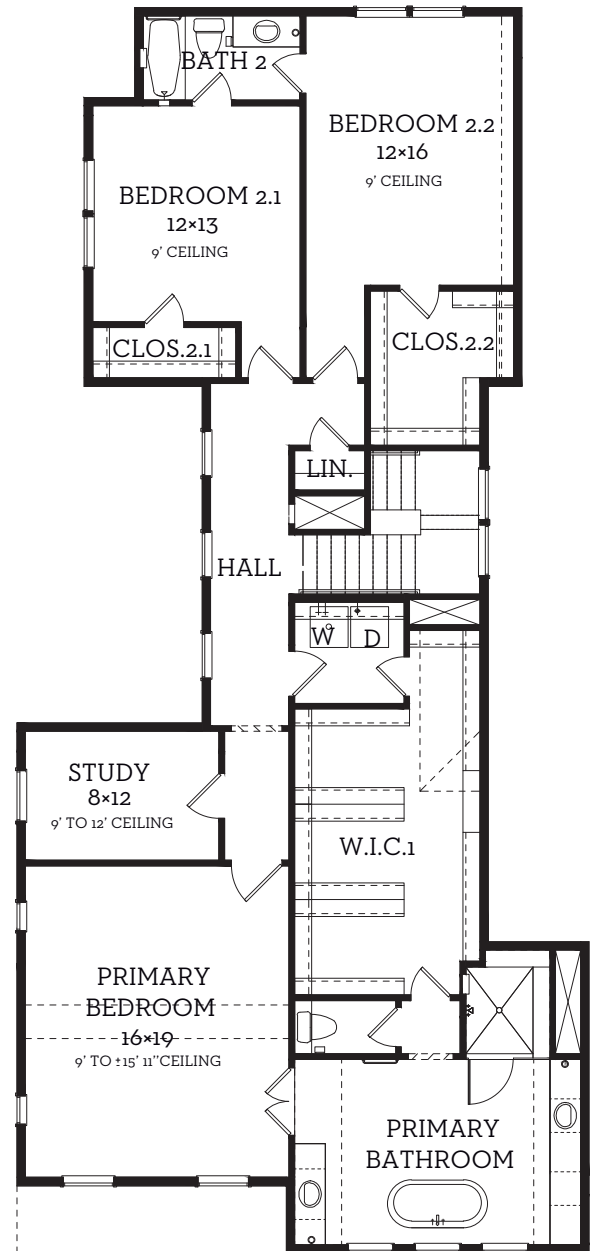

2647 Lake Kolbe Ln.

2,947 Sqft 4 Beds 3 Baths

All prices, features and plans are subject to change without notice. Square footage is approximate. No representation or warranties either expressed or implied are made as to the accuracy of the information herein or with respect to the suitability, usability, merchantability or conditions of any property herein described. Rev. 08-26-10 All Rights Reserved. ©InTown Homes 2025

2647 Lake Kolbe Ln.

2,947 Sqft 4 Beds 3 Baths

First Floor
1183 sq.ft.

Second Floor
1764 sq.ft.

All prices, features and plans are subject to change without notice. Square footage is approximate. No representation or warranties either expressed or implied are made as to the accuracy of the information herein or with respect to the suitability, usability, merchantability or conditions of any property herein described. Rev. 08-26-10 All Rights Reserved. ©InTown Homes 2025