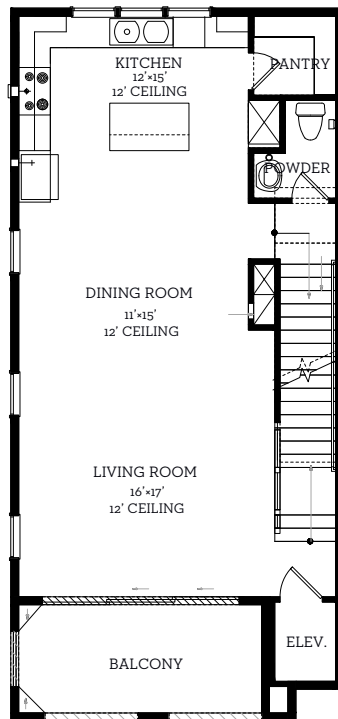

INTOWN

— HOMES —

8711 Park Kolbe Ln.

2,912 sq.ft.

3 bedrooms / 3.5 baths

INTOWNHOMES.COM

INTOWN

— HOMES —

8711 Park Kolbe Ln.

2,912 sq.ft.

3 bedrooms / 3.5 baths

First Floor
464 sq.ft.

Second Floor
823 sq.ft.

Third Floor
939 sq.ft.

Fourth Floor
686 sq.ft.

All prices, features and plans are subject to change without notice. Square footage is approximate. No representation or warranties either expressed or implied. Are made as to the accuracy of the information herein or with respect to the suitability, usability, merchantability or conditions of any property herein described. All rights Reserved. InTownHomes 2024