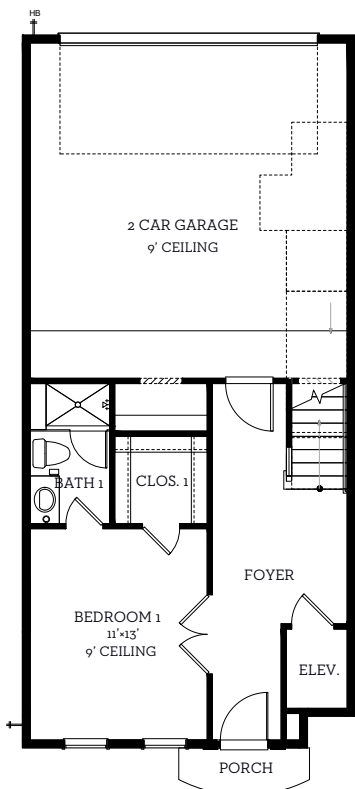

INTOWN

— HOMES —

8711 Park Kolbe Ln.

2,912 sq.ft.

3 bedrooms / 3.5 baths

INTOWNHOMES.COM

INTOWN

— HOMES —

8711 Park Kolbe Ln.

2,912 sq.ft.

3 bedrooms / 3.5 baths

First Floor
464 sq.ft.

Second Floor
823 sq.ft.

Third Floor
939 sq.ft.

Fourth Floor
686 sq.ft.

All prices, features and plans are subject to change without notice. Square footage is approximate. No representation or warranties either expressed or implied. Are made as to the accuracy of the information herein or with respect to the suitability, usability, merchantability or conditions of any property herein described. All rights Reserved. InTownHomes 2024