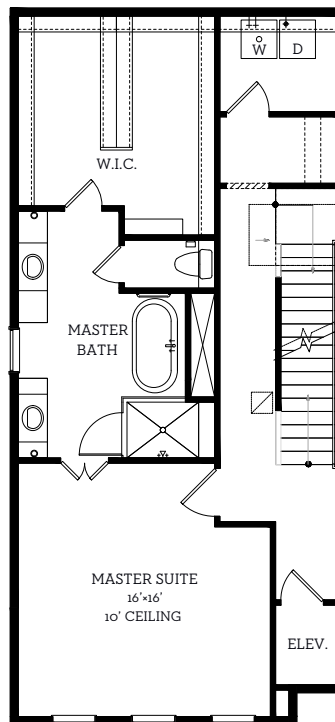

INTOWN

— HOMES —

8711 Park Kolbe Ln.

2,912 sq.ft.

3 bedrooms / 3.5 baths

INTOWNHOMES.COM

INTOWN

— HOMES —

8711 Park Kolbe Ln.

2,912 sq.ft.

3 bedrooms / 3.5 baths

First Floor
464 sq.ft.

Second Floor
823 sq.ft.

Third Floor
939 sq.ft.

Fourth Floor
686 sq.ft.

All prices, features and plans are subject to change without notice. Square footage is approximate. No representation or warranties either expressed or implied. Are made as to the accuracy of the information herein or with respect to the suitability, usability, merchantability or conditions of any property herein described. All rights Reserved. InTownHomes 2024