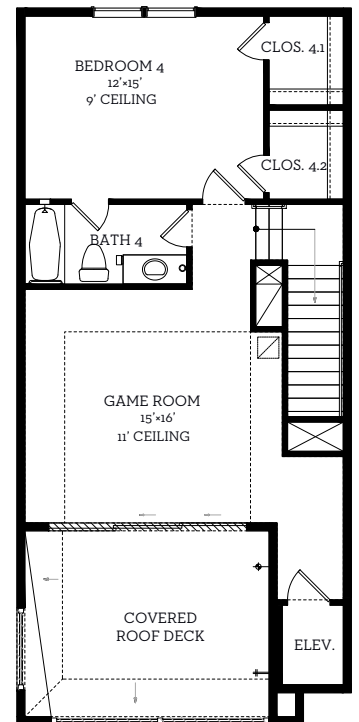

INTOWN

— HOMES —

8711 Park Kolbe Ln.

2,912 sq.ft.

3 bedrooms / 3.5 baths

INTOWNHOMES.COM

INTOWN

— HOMES —

8711 Park Kolbe Ln.

2,912 sq.ft.

3 bedrooms / 3.5 baths

First Floor
464 sq.ft.

Second Floor
823 sq.ft.

Third Floor
939 sq.ft.

Fourth Floor
686 sq.ft.

All prices, features and plans are subject to change without notice. Square footage is approximate. No representation or warranties either expressed or implied. Are made as to the accuracy of the information herein or with respect to the suitability, usability, merchantability or conditions of any property herein described. All rights Reserved. InTownHomes 2024