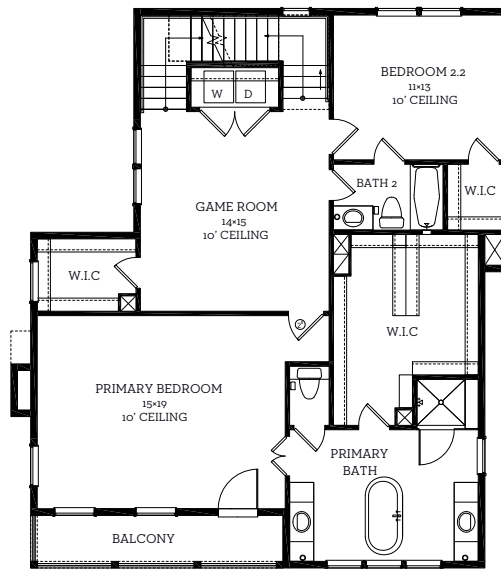

# INTOWN

— HOMES —

642 Delmar Street

2,735 sq.ft.

4 bedrooms / 4.5 baths

[INTOWN-HOMES.COM](http://INTOWN-HOMES.COM)

# INTOWN

— HOMES —

642 Delmar Street

2,735 sq.ft.

4 bedrooms / 4.5 baths

**First Floor**  
911 sq.ft

**Second Floor**  
1296 sq.ft

**Third Floor**  
528 sq.ft