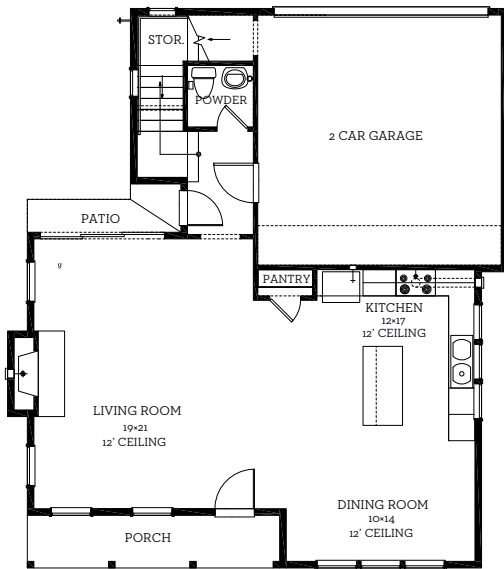

# INTOWN

— HOMES —

642 Delmar Street

2,735 sq.ft.

4 bedrooms / 4.5 baths

[INTOWN-HOMES.COM](http://INTOWN-HOMES.COM)

# INTOWN

— HOMES —

642 Delmar Street

2,735 sq.ft.

4 bedrooms / 4.5 baths

**First Floor**  
911 sq.ft

**Second Floor**  
1296 sq.ft

**Third Floor**  
528 sq.ft