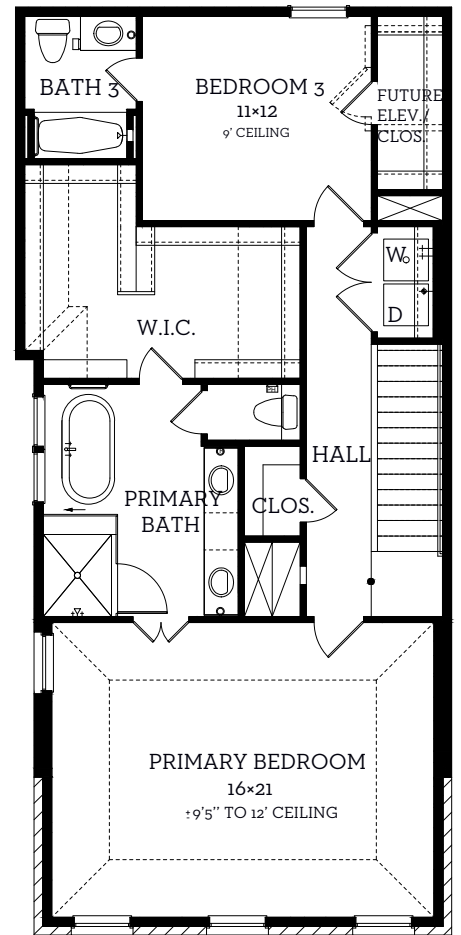

INTOWN

— HOMES —

5918 Cottage Grove Lake Dr.

2,611 sq.ft.

3 bedrooms / 3.5 baths

INTOWN

HOMES

5918 Cottage Grove Lake Dr.

2,611 sq.ft.

3 bedrooms / 3.5 baths

All prices, features and plans are subject to change without notice. Square footage is approximate. No representation or warranties either expressed or implied. Are made as to the accuracy of the information herein or with respect to the suitability, usability, merchantability or conditions of any property herein described. All rights Reserved. InTownHomes 2025