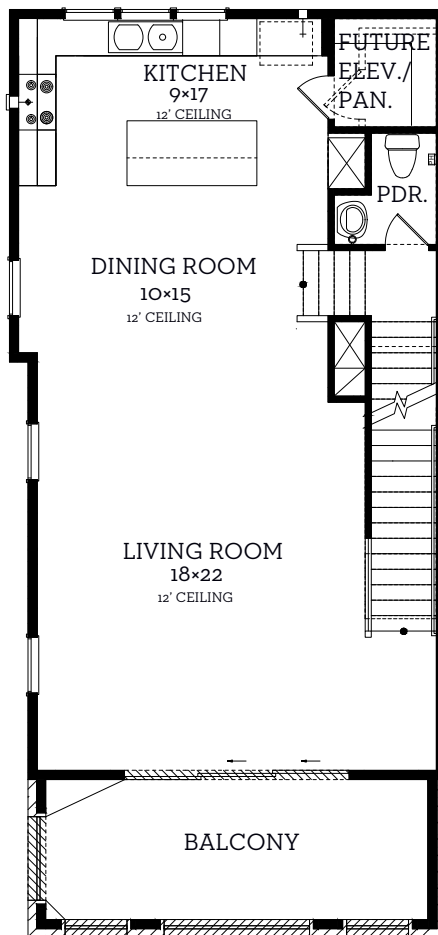

INTOWN

— HOMES —

5918 Cottage Grove Lake Dr.

2,611 sq.ft.

3 bedrooms / 3.5 baths

INTOWN

HOMES

5918 Cottage Grove Lake Dr.

2,611 sq.ft.

3 bedrooms / 3.5 baths

All prices, features and plans are subject to change without notice. Square footage is approximate. No representation or warranties either expressed or implied. Are made as to the accuracy of the information herein or with respect to the suitability, usability, merchantability or conditions of any property herein described. All rights Reserved. InTownHomes 2025