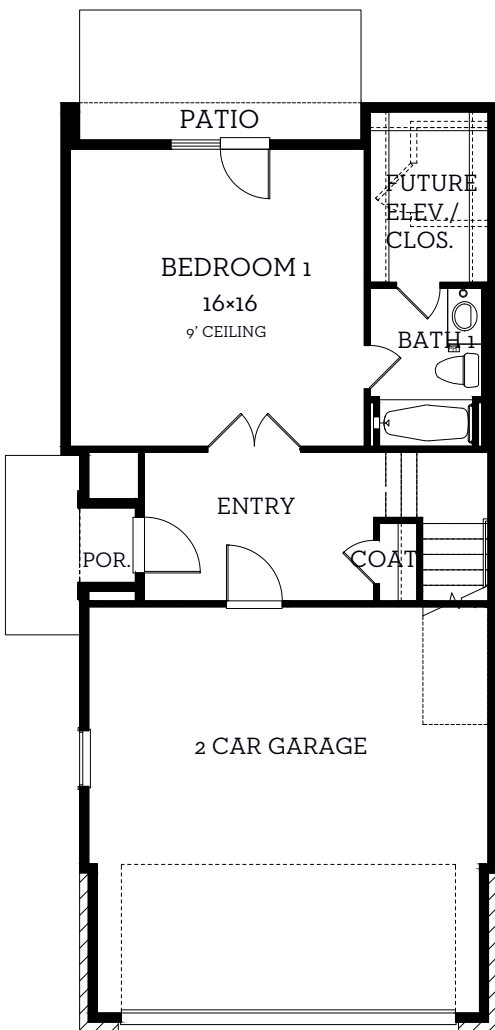

INTOWN

— HOMES —

5918 Cottage Grove Lake Dr.

2,611 sq.ft.

3 bedrooms / 3.5 baths

INTOWN

HOMES

5918 Cottage Grove Lake Dr.

2,611 sq.ft.

3 bedrooms / 3.5 baths

All prices, features and plans are subject to change without notice. Square footage is approximate. No representation or warranties either expressed or implied. Are made as to the accuracy of the information herein or with respect to the suitability, usability, merchantability or conditions of any property herein described. All rights Reserved. InTownHomes 2025