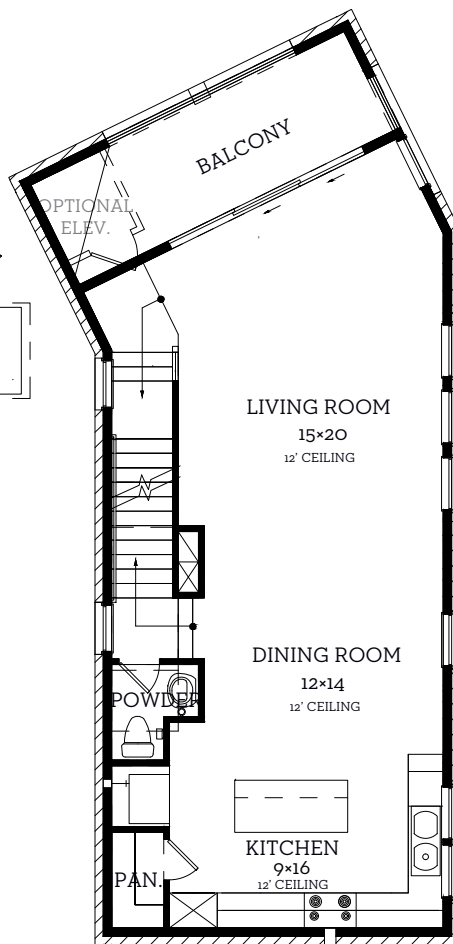

INTOWN

— HOMES —

201 Railfan Ct

2,573 sq.ft.

3 bedrooms / 3.5 baths

INTOWN-HOMES.COM

INTOWN

— HOMES —

201 Railfan Ct

2,573 sq.ft.

3 bedrooms / 3.5 baths

First Floor
649 sq.ft.

Second Floor
908 sq.ft.

Third Floor
1016 sq.ft.