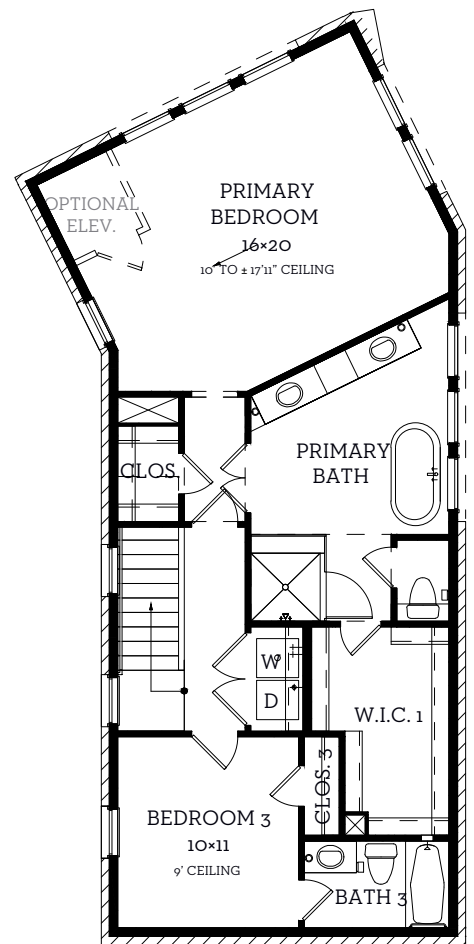

INTOWN

— HOMES —

201 Railfan Ct

2,573 sq.ft.

3 bedrooms / 3.5 baths

INTOWN-HOMES.COM

INTOWN

— HOMES —

201 Railfan Ct

2,573 sq.ft.

3 bedrooms / 3.5 baths

First Floor
649 sq.ft.

Second Floor
908 sq.ft.

Third Floor
1016 sq.ft.