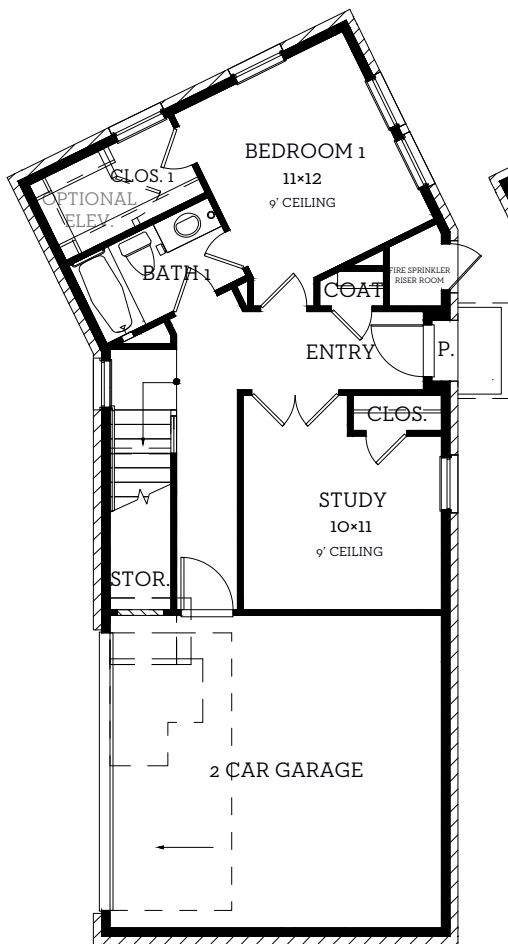

INTOWN

— HOMES —

201 Railfan Ct

2,573 sq.ft.

3 bedrooms / 3.5 baths

INTOWN-HOMES.COM

INTOWN

— HOMES —

201 Railfan Ct

2,573 sq.ft.

3 bedrooms / 3.5 baths

First Floor
649 sq.ft.

Second Floor
908 sq.ft.

Third Floor
1016 sq.ft.