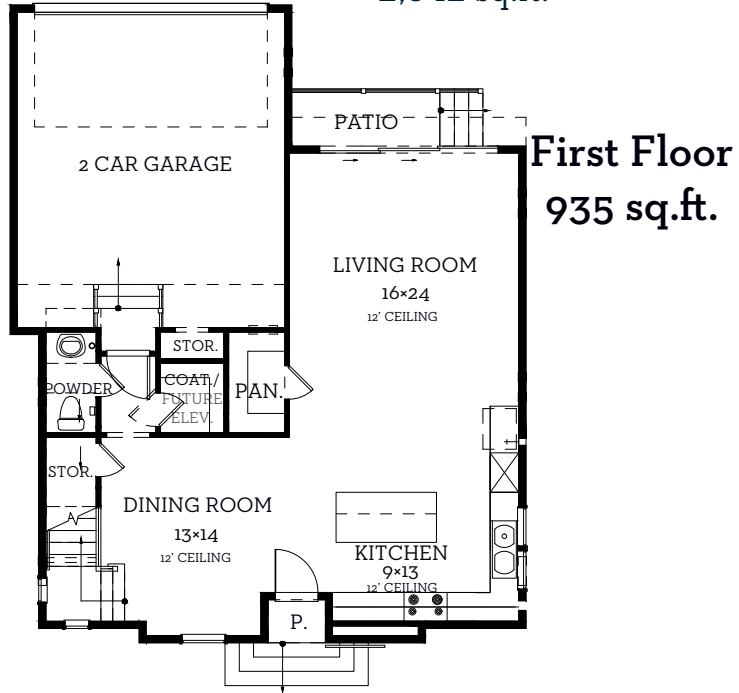

INTOWN

— HOMES —

2618 Lake Kolbe Ln.

2,542 sq.ft.

4 bedrooms / 3.5 baths

[INTOWN-HOMES.COM](https://www.intown-homes.com)

INTOWN

HOMES

2618 Lake Kolbe Ln.

2,542 sq.ft.

4 bedrooms / 3.5 baths

All prices, features and plans are subject to change without notice. Square footage is approximate. No representation or warranties either expressed or implied. Are made as to the accuracy of the information herein or with respect to the suitability, usability, merchantability or conditions of any property herein described. All rights Reserved. InTownHomes 2024