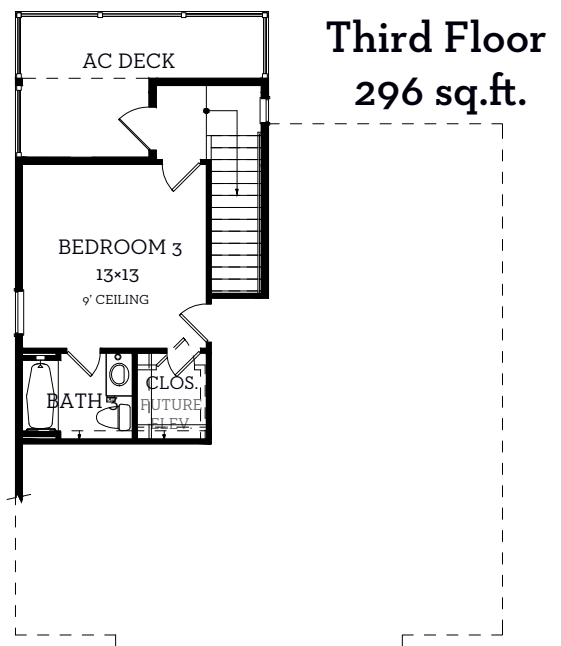

INTOWN

— HOMES —

2618 Lake Kolbe Ln.

2,542 sq.ft.

4 bedrooms / 3.5 baths

[INTOWN-HOMES.COM](https://www.intown-homes.com)

INTOWN

HOMES

2618 Lake Kolbe Ln.

2,542 sq.ft.

4 bedrooms / 3.5 baths

All prices, features and plans are subject to change without notice. Square footage is approximate. No representation or warranties either expressed or implied. Are made as to the accuracy of the information herein or with respect to the suitability, usability, merchantability or conditions of any property herein described. All rights Reserved. InTownHomes 2024