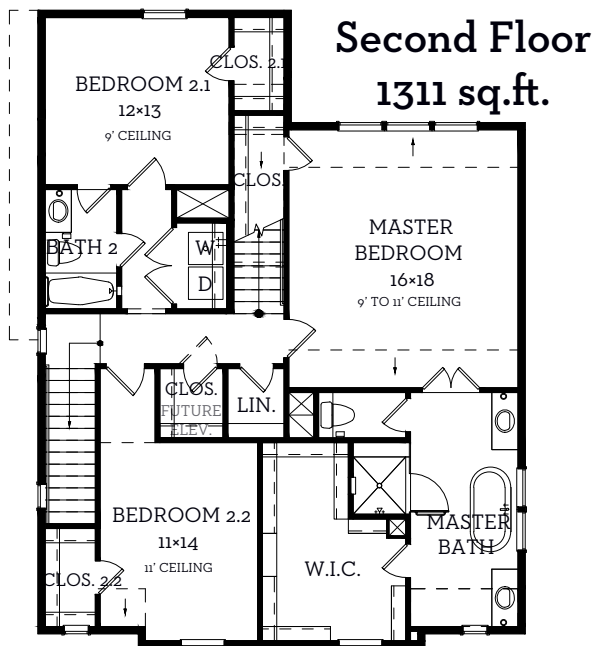

INTOWN

— HOMES —

2618 Lake Kolbe Ln.

2,542 sq.ft.

4 bedrooms / 3.5 baths

[INTOWN-HOMES.COM](https://www.intown-homes.com)

INTOWN

HOMES

2618 Lake Kolbe Ln.

2,542 sq.ft.

4 bedrooms / 3.5 baths

All prices, features and plans are subject to change without notice. Square footage is approximate. No representation or warranties either expressed or implied. Are made as to the accuracy of the information herein or with respect to the suitability, usability, merchantability or conditions of any property herein described. All rights Reserved. InTownHomes 2024