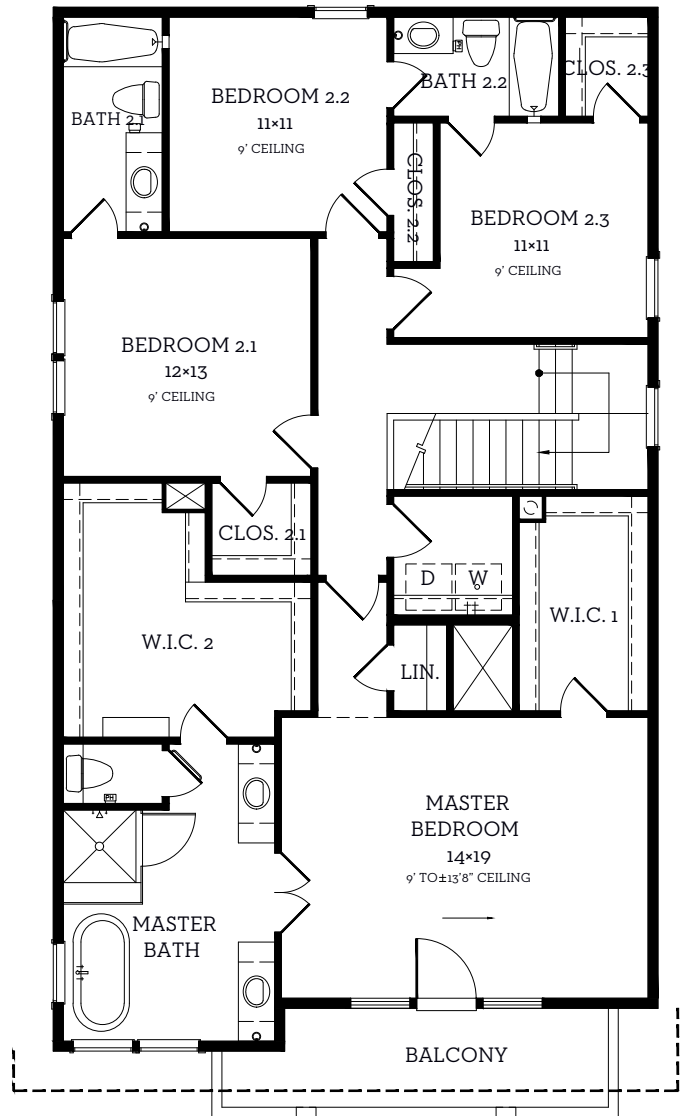

INTOWN

— HOMES —

3311 Cardinal Crest Lane

2,500 sq.ft.

4 bedrooms / 3.5 baths

[INTOWN-HOMES.COM](https://www.intown-homes.com)

INTOWN

— HOMES —

3311 Cardinal Crest Lane

2,500 sq.ft.

4 bedrooms / 3.5 baths

First Floor
1004 sq.ft.

Second Floor
1496 sq.ft.

All prices, features and plans are subject to change without notice. Square footage is approximate. No representation or warranties either expressed or implied. Are made as to the accuracy of the information herein or with respect to the suitability, usability, merchantability or conditions of any property herein described. All rights Reserved. InTownHomes 2024