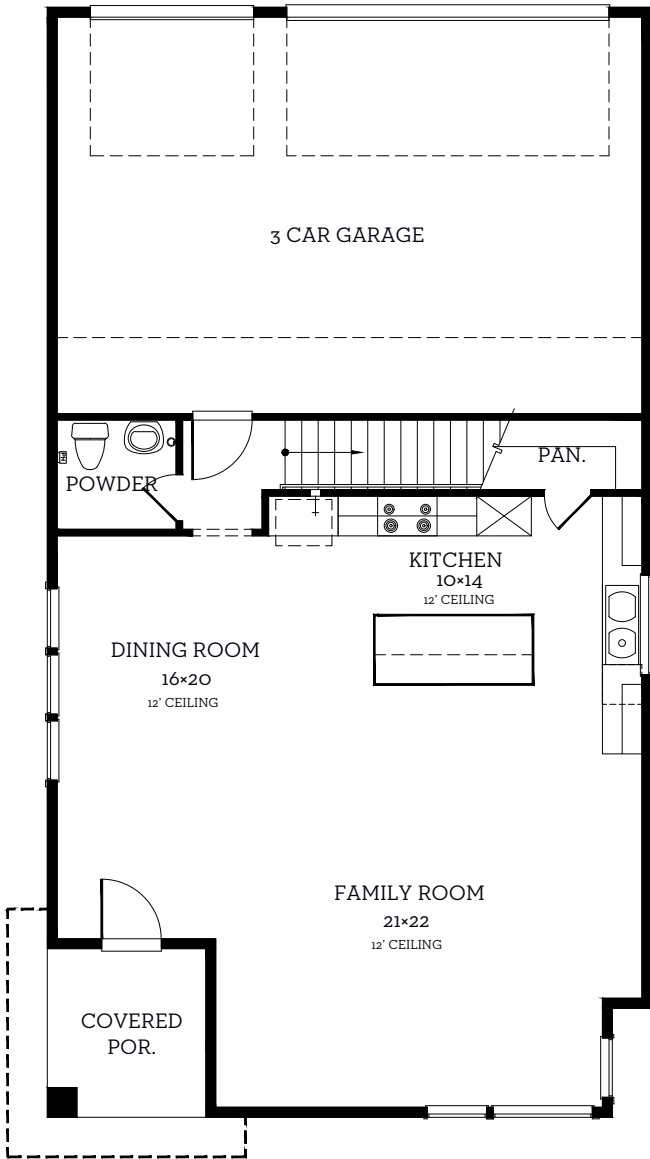

INTOWN

— HOMES —

3311 Cardinal Crest Lane

2,500 sq.ft.

4 bedrooms / 3.5 baths

[INTOWN-HOMES.COM](https://www.intown-homes.com)

INTOWN

— HOMES —

3311 Cardinal Crest Lane

2,500 sq.ft.

4 bedrooms / 3.5 baths

First Floor
1004 sq.ft.

Second Floor
1496 sq.ft.

All prices, features and plans are subject to change without notice. Square footage is approximate. No representation or warranties either expressed or implied. Are made as to the accuracy of the information herein or with respect to the suitability, usability, merchantability or conditions of any property herein described. All rights Reserved. InTownHomes 2024