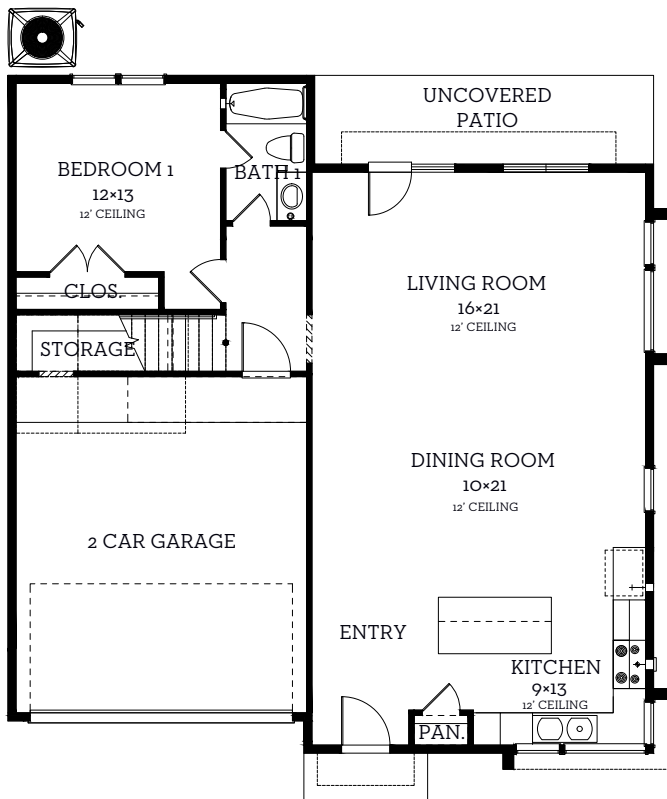

INTOWN

— HOMES —

2806 Rosefield Drive

2,491 sq.ft.

4 bedrooms / 4 baths

All prices, features and plans are subject to change without notice. Square footage is approximate. No representation or warranties either expressed or implied. Are made as to the accuracy of the information herein or with respect to the suitability, usability, merchantability or conditions of any property herein described. All rights Reserved. InTownHomes 2023

INTOWN

— HOMES —

2806 Rosefield Drive

2,491 sq.ft.

4 bedrooms / 4 baths

First Floor
1133 sq.ft.

Second Floor
1358 sq.ft.