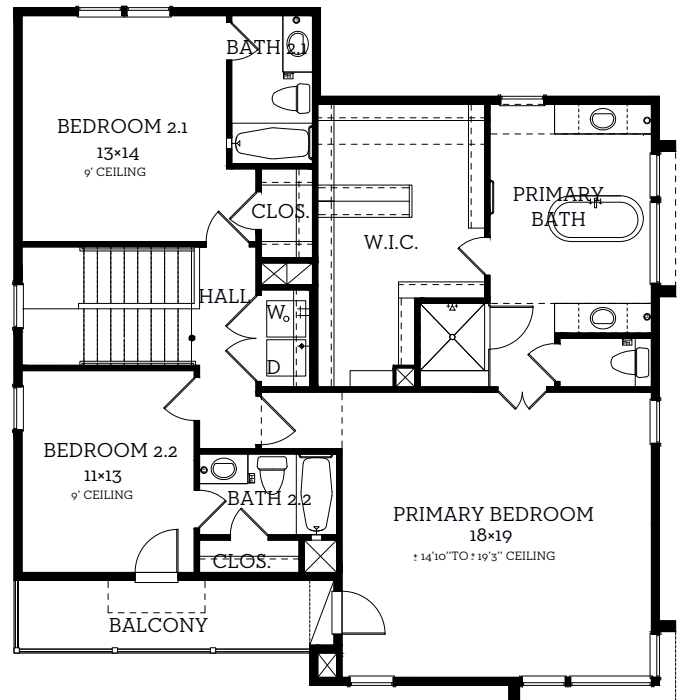

INTOWN

— HOMES —

2806 Rosefield Drive

2,491 sq.ft.

4 bedrooms / 4 baths

All prices, features and plans are subject to change without notice. Square footage is approximate. No representation or warranties either expressed or implied. Are made as to the accuracy of the information herein or with respect to the suitability, usability, merchantability or conditions of any property herein described. All rights Reserved. InTownHomes 2023

INTOWN

— HOMES —

2806 Rosefield Drive

2,491 sq.ft.

4 bedrooms / 4 baths

First Floor
1133 sq.ft.

Second Floor
1358 sq.ft.