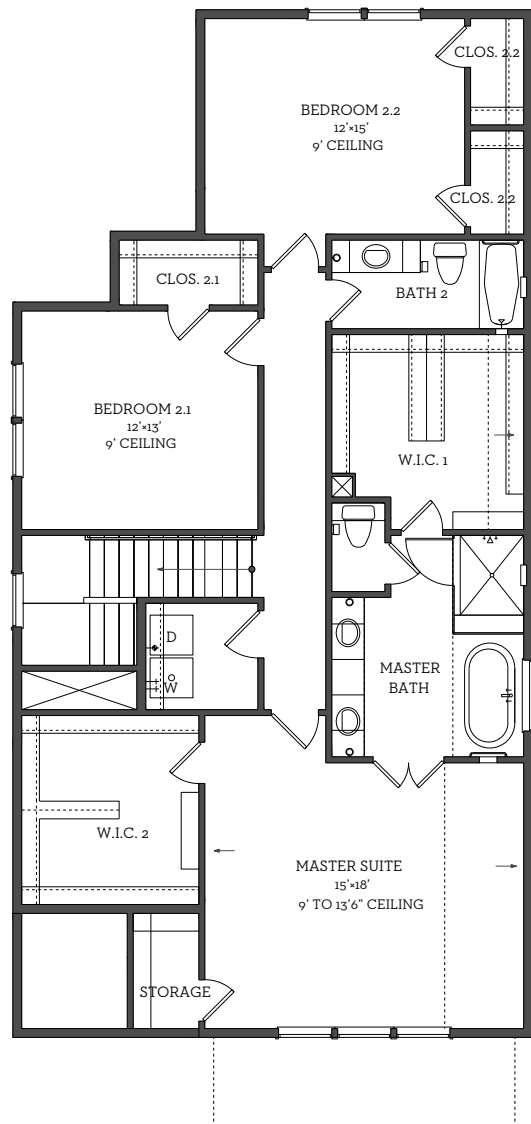

INTOWN

— HOMES —

2641 Lake Kolbe Ln.

2,458 sq.ft.

3 bedrooms / 2.5 baths

[INTOWNHOMES.COM](https://intownhomes.com)

INTOWN

— HOMES —

2641 Lake Kolbe Ln.

2,458 sq.ft.

3 bedrooms / 2.5 baths

First Floor
1027 sq.ft.

Second Floor
1431 sq.ft.

All prices, features and plans are subject to change without notice. Square footage is approximate. No representation or warranties either expressed or implied. Are made as to the accuracy of the information herein or with respect to the suitability, usability, merchantability or conditions of any property herein described. All rights Reserved. InTownHomes 2025