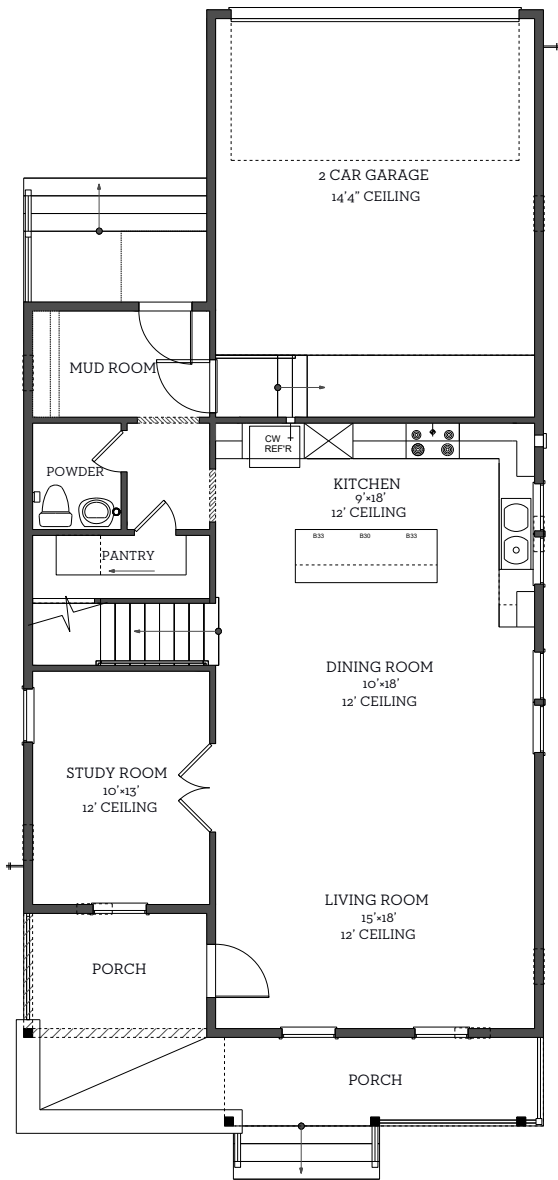

INTOWN

— HOMES —

2641 Lake Kolbe Ln.

2,458 sq.ft.

3 bedrooms / 2.5 baths

[INTOWNHOMES.COM](https://intownhomes.com)

INTOWN

— HOMES —

2641 Lake Kolbe Ln.

2,458 sq.ft.

3 bedrooms / 2.5 baths

First Floor
1027 sq.ft.

Second Floor
1431 sq.ft.

All prices, features and plans are subject to change without notice. Square footage is approximate. No representation or warranties either expressed or implied. Are made as to the accuracy of the information herein or with respect to the suitability, usability, merchantability or conditions of any property herein described. All rights Reserved. InTownHomes 2025