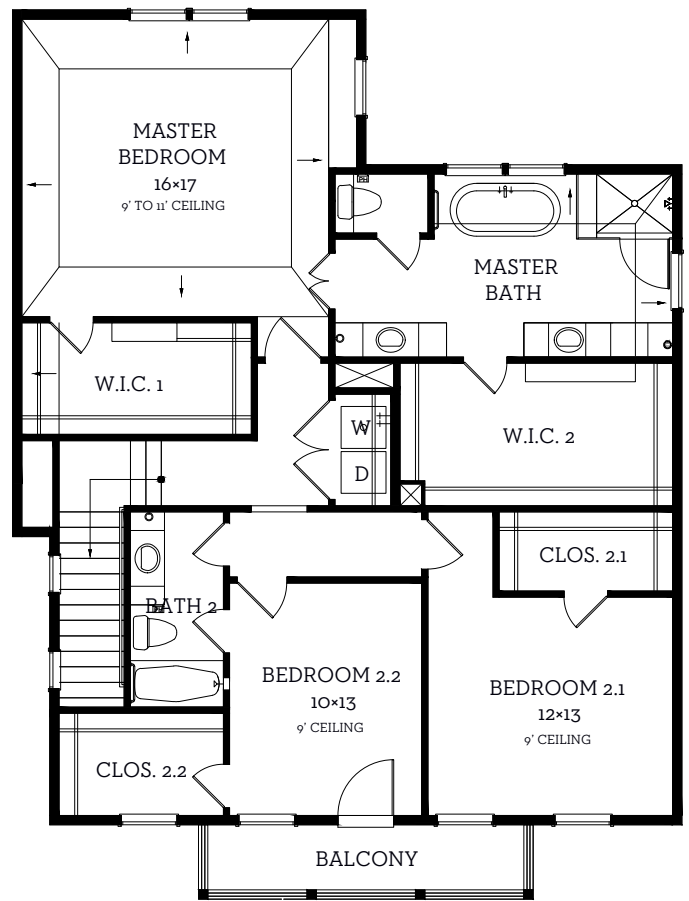

INTOWN

— HOMES —

2620 Lake Kolbe Ln.

2,257 sq.ft.

3 bedrooms / 2.5 baths

[INTOWN-HOMES.COM](https://www.intown-homes.com)

INTOWN

— HOMES —

2620 Lake Kolbe Ln.

2,257 sq.ft.

3 bedrooms / 2.5 baths

First Floor
926 sq.ft.

Second Floor
1331 sq.ft.