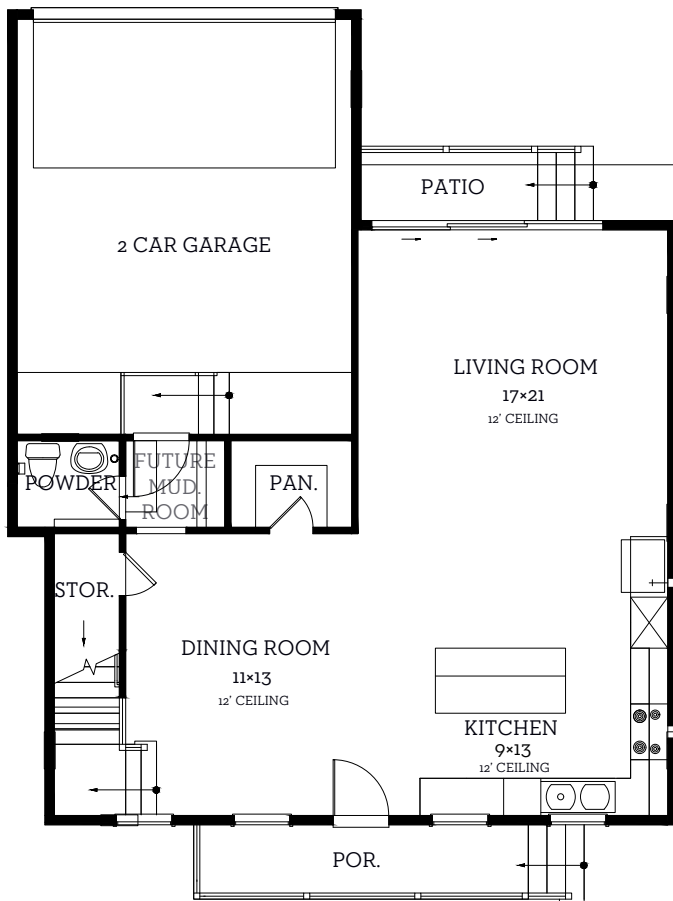

INTOWN

— HOMES —

2620 Lake Kolbe Ln.

2,257 sq.ft.

3 bedrooms / 2.5 baths

[INTOWN-HOMES.COM](https://www.intown-homes.com)

INTOWN

— HOMES —

2620 Lake Kolbe Ln.

2,257 sq.ft.

3 bedrooms / 2.5 baths

First Floor
926 sq.ft.

Second Floor
1331 sq.ft.