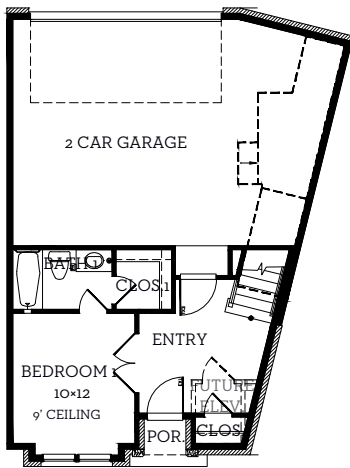

INTOWN

— HOMES —

5452 Tomlinson Dr.

2,215 sq.ft.

3 bedrooms / 3.5 baths

All prices, features and plans are subject to change without notice. Square footage is approximate. No representation or warranties either expressed or implied Are made as to the accuracy of the information herein or with respect to the suitability, usability, merchantability or conditions of any property herein described. All rights Reserved. InTownHomes 2023

INTOWN

— HOMES —

5452 Tomlinson Dr.

2,215 sq.ft.

3 bedrooms / 3.5 baths

First Floor
385 sq.ft.

Second Floor
805 sq.ft.

Third Floor
940 sq.ft.

Fourth Floor
85 sq.ft.