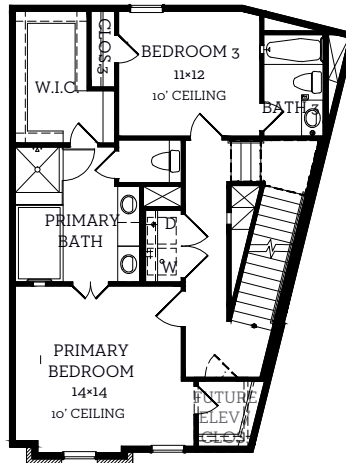

INTOWN

— HOMES —

5452 Tomlinson Dr.

2,215 sq.ft.

3 bedrooms / 3.5 baths

All prices, features and plans are subject to change without notice. Square footage is approximate. No representation or warranties either expressed or implied Are made as to the accuracy of the information herein or with respect to the suitability, usability, merchantability or conditions of any property herein described. All rights Reserved. InTownHomes 2023

INTOWN

— HOMES —

5452 Tomlinson Dr.

2,215 sq.ft.

3 bedrooms / 3.5 baths

First Floor
385 sq.ft.

Second Floor
805 sq.ft.

Third Floor
940 sq.ft.

Fourth Floor
85 sq.ft.