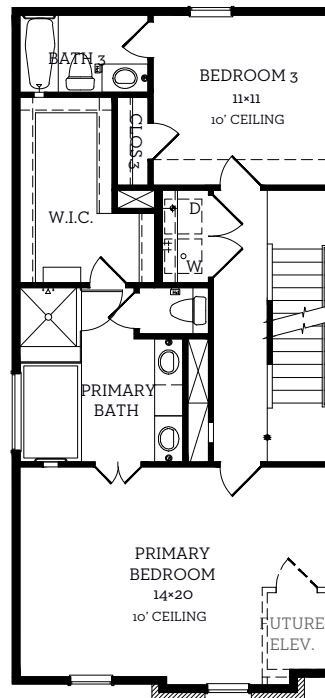

INTOWN

— HOMES —

5436 Tomlinson Dr.

2,201 sq.ft.

3 bedrooms / 3.5 baths

All prices, features and plans are subject to change without notice. Square footage is approximate. No representation or warranties either expressed or implied. Are made as to the accuracy of the information herein or with respect to the suitability, usability, merchantability or conditions of any property herein described. All rights Reserved. InTownHomes 2023

INTOWN

— HOMES —

5436 Tomlinson Dr.

2,201 sq.ft.

3 bedrooms / 3.5 baths

First Floor
449 sq.ft.

Second Floor
769 sq.ft.

Third Floor
933 sq.ft.

Fourth Floor
50 sq.ft.