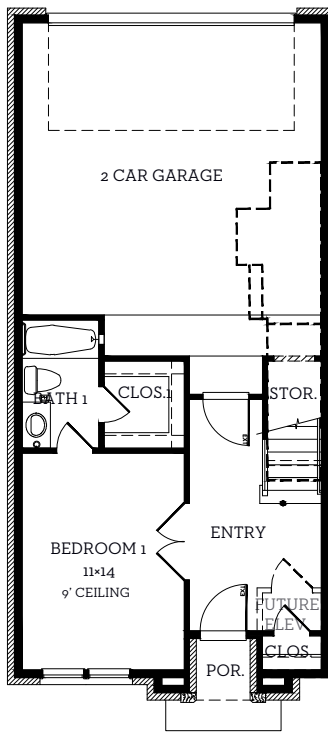

INTOWN

— HOMES —

5436 Tomlinson Dr.

2,201 sq.ft.

3 bedrooms / 3.5 baths

All prices, features and plans are subject to change without notice. Square footage is approximate. No representation or warranties either expressed or implied. Are made as to the accuracy of the information herein or with respect to the suitability, usability, merchantability or conditions of any property herein described. All rights Reserved. InTownHomes 2023

INTOWN

— HOMES —

5436 Tomlinson Dr.

2,201 sq.ft.

3 bedrooms / 3.5 baths

First Floor
449 sq.ft.

Second Floor
769 sq.ft.

Third Floor
933 sq.ft.

Fourth Floor
50 sq.ft.