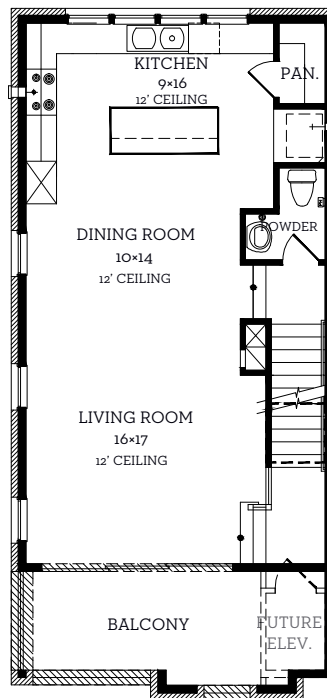

INTOWN

— HOMES —

5436 Tomlinson Dr.

2,201 sq.ft.

3 bedrooms / 3.5 baths

All prices, features and plans are subject to change without notice. Square footage is approximate. No representation or warranties either expressed or implied. Are made as to the accuracy of the information herein or with respect to the suitability, usability, merchantability or conditions of any property herein described. All rights Reserved. InTownHomes 2023

INTOWN

— HOMES —

5436 Tomlinson Dr.

2,201 sq.ft.

3 bedrooms / 3.5 baths

First Floor
449 sq.ft.

Second Floor
769 sq.ft.

Third Floor
933 sq.ft.

Fourth Floor
50 sq.ft.