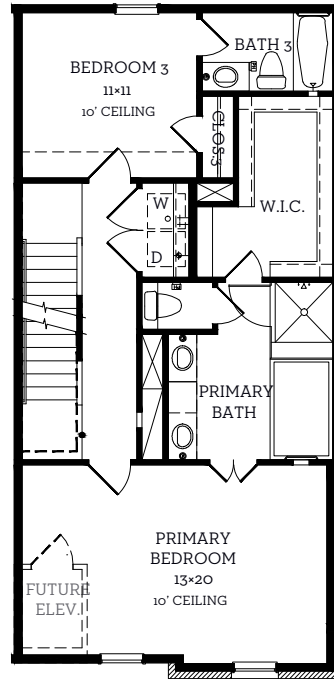

# INTOWN

— HOMES —

5444 Tomlinson Dr.

2,083 sq.ft.

3 bedrooms / 3.5 baths

All prices, features and plans are subject to change without notice. Square footage is approximate. No representation or warranties either expressed or implied Are made as to the accuracy of the information herein or with respect to the suitability, usability, merchantability or conditions of any property herein described. All rights Reserved. InTownHomes 2023

# INTOWN

— HOMES —

5444 Tomlinson Dr.

2,083 sq.ft.

3 bedrooms / 3.5 baths

**First Floor**  
411 sq.ft.

**Second Floor**  
727 sq.ft.

**Third Floor**  
893 sq.ft.

**Fourth Floor**  
52 sq.ft.

All prices, features and plans are subject to change without notice. Square footage is approximate. No representation or warranties either expressed or implied. Are made as to the accuracy of the information herein or with respect to the suitability, usability, merchantability or conditions of any property herein described. All rights Reserved. InTownHomes 2023