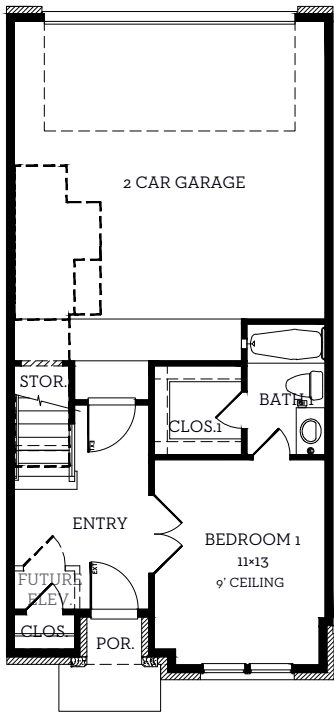

# INTOWN

— HOMES —

5444 Tomlinson Dr.

2,083 sq.ft.

3 bedrooms / 3.5 baths

All prices, features and plans are subject to change without notice. Square footage is approximate. No representation or warranties either expressed or implied Are made as to the accuracy of the information herein or with respect to the suitability, usability, merchantability or conditions of any property herein described. All rights Reserved. InTownHomes 2023

# INTOWN

— HOMES —

5444 Tomlinson Dr.

2,083 sq.ft.

3 bedrooms / 3.5 baths

**First Floor**  
411 sq.ft.

**Second Floor**  
727 sq.ft.

**Third Floor**  
893 sq.ft.

**Fourth Floor**  
52 sq.ft.

All prices, features and plans are subject to change without notice. Square footage is approximate. No representation or warranties either expressed or implied. Are made as to the accuracy of the information herein or with respect to the suitability, usability, merchantability or conditions of any property herein described. All rights Reserved. InTownHomes 2023