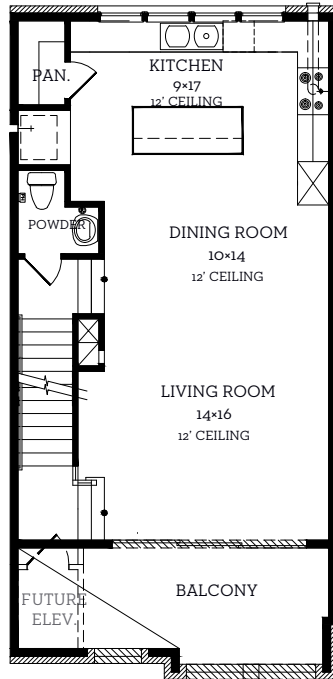

# INTOWN

— HOMES —

5444 Tomlinson Dr.

2,083 sq.ft.

3 bedrooms / 3.5 baths

All prices, features and plans are subject to change without notice. Square footage is approximate. No representation or warranties either expressed or implied Are made as to the accuracy of the information herein or with respect to the suitability, usability, merchantability or conditions of any property herein described. All rights Reserved. InTownHomes 2023

# INTOWN

— HOMES —

5444 Tomlinson Dr.

2,083 sq.ft.

3 bedrooms / 3.5 baths

**First Floor**  
411 sq.ft.

**Second Floor**  
727 sq.ft.

**Third Floor**  
893 sq.ft.

**Fourth Floor**  
52 sq.ft.

All prices, features and plans are subject to change without notice. Square footage is approximate. No representation or warranties either expressed or implied. Are made as to the accuracy of the information herein or with respect to the suitability, usability, merchantability or conditions of any property herein described. All rights Reserved. InTownHomes 2023