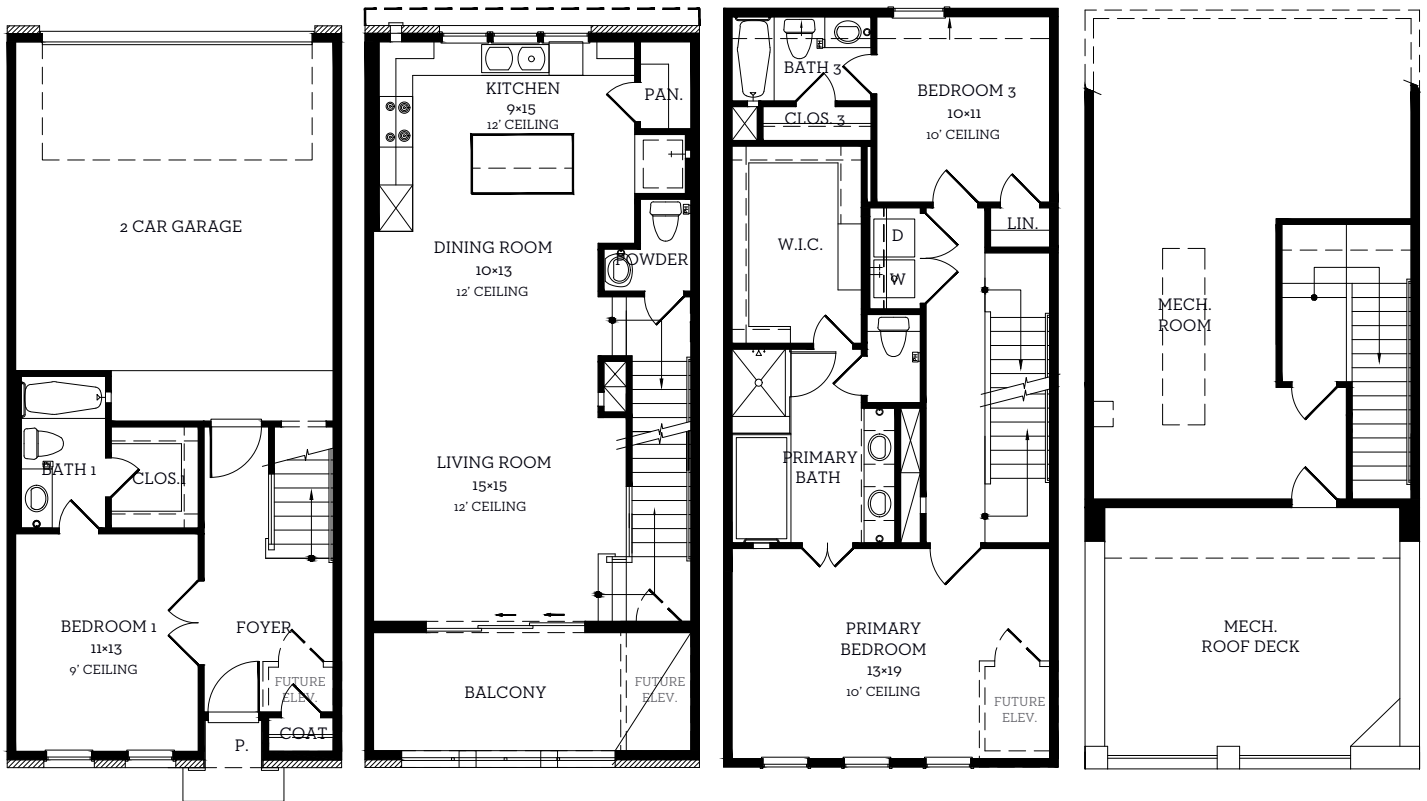

# INTOWN

— HOMES —

4645 New Water Ln

2,059 sq.ft.

3 bedrooms / 3.5 baths

[INTOWN-HOMES.COM](http://INTOWN-HOMES.COM)

# INTOWN

— HOMES —

4645 New Water Ln

2,059 sq.ft.

3 bedrooms / 3.5 baths

**First Floor**  
420 sq.ft.

**Second Floor**  
720 sq.ft.

**Third Floor**  
900 sq.ft.

**Mech. Roof Deck**  
19 sq.ft.