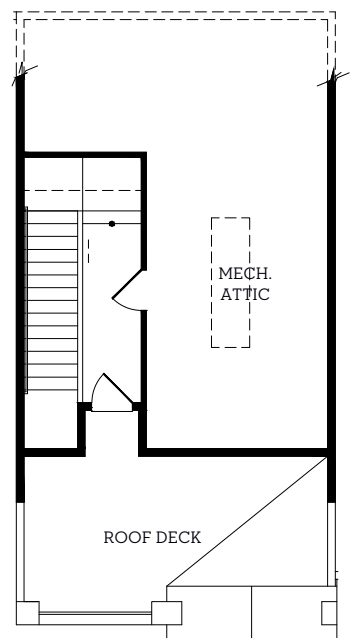

INTOWN

— HOMES —

5448 Tomlinson Dr.

1,989 sq.ft.

3 bedrooms / 3.5 baths

All prices, features and plans are subject to change without notice. Square footage is approximate. No representation or warranties either expressed or implied. Are made as to the accuracy of the information herein or with respect to the suitability, usability, merchantability or conditions of any property herein described. All rights Reserved. InTownHomes 2023

INTOWN

— HOMES —

5448 Tomlinson Dr.

1,989 sq.ft.

3 bedrooms / 3.5 baths

First Floor
369 sq.ft.

Second Floor
714 sq.ft.

Third Floor
851 sq.ft.

Fourth Floor
55 sq.ft.