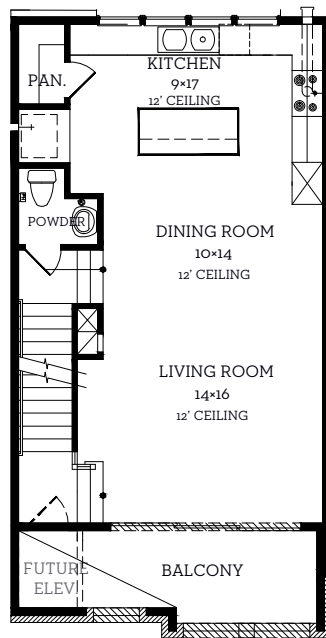

INTOWN

— HOMES —

5448 Tomlinson Dr.

1,989 sq.ft.

3 bedrooms / 3.5 baths

All prices, features and plans are subject to change without notice. Square footage is approximate. No representation or warranties either expressed or implied. Are made as to the accuracy of the information herein or with respect to the suitability, usability, merchantability or conditions of any property herein described. All rights Reserved. InTownHomes 2023

INTOWN

— HOMES —

5448 Tomlinson Dr.

1,989 sq.ft.

3 bedrooms / 3.5 baths

First Floor
369 sq.ft.

Second Floor
714 sq.ft.

Third Floor
851 sq.ft.

Fourth Floor
55 sq.ft.