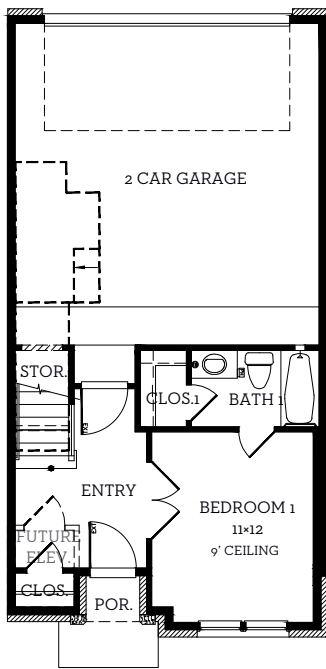

INTOWN

— HOMES —

5448 Tomlinson Dr.

1,989 sq.ft.

3 bedrooms / 3.5 baths

All prices, features and plans are subject to change without notice. Square footage is approximate. No representation or warranties either expressed or implied. Are made as to the accuracy of the information herein or with respect to the suitability, usability, merchantability or conditions of any property herein described. All rights Reserved. InTownHomes 2023

INTOWN

— HOMES —

5448 Tomlinson Dr.

1,989 sq.ft.

3 bedrooms / 3.5 baths

First Floor
369 sq.ft.

Second Floor
714 sq.ft.

Third Floor
851 sq.ft.

Fourth Floor
55 sq.ft.