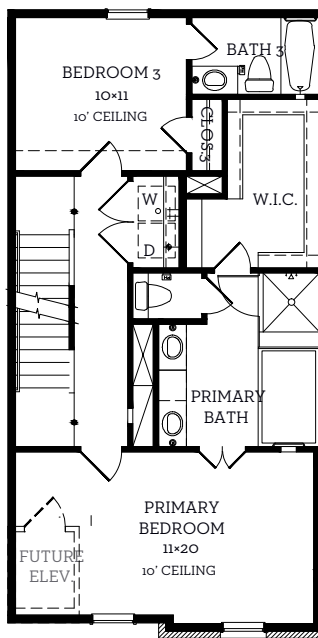

INTOWN

— HOMES —

5448 Tomlinson Dr.

1,989 sq.ft.

3 bedrooms / 3.5 baths

All prices, features and plans are subject to change without notice. Square footage is approximate. No representation or warranties either expressed or implied. Are made as to the accuracy of the information herein or with respect to the suitability, usability, merchantability or conditions of any property herein described. All rights Reserved. InTownHomes 2023

INTOWN

— HOMES —

5448 Tomlinson Dr.

1,989 sq.ft.

3 bedrooms / 3.5 baths

First Floor
369 sq.ft.

Second Floor
714 sq.ft.

Third Floor
851 sq.ft.

Fourth Floor
55 sq.ft.