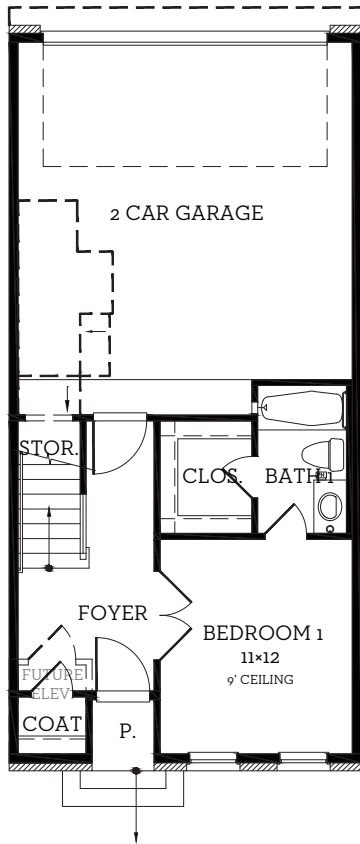

4613 Greenborough Ln

1,976 Sqft 3 Beds 3.5 Baths

All prices, features and plans are subject to change without notice. Square footage is approximate. No representation or warranties either expressed or implied are made as to the accuracy of the information herein or with respect to the suitability, usability, merchantability or conditions of any property herein described. Rev. 08-26-10 All Rights Reserved. ©InTown Homes 2025

4613 Greenborough Ln

1,976 Sqft 3 Beds 3.5 Baths

First Floor
399 sq.ft.

Second Floor
700 sq.ft.

Third Floor
860 sq.ft.

Fourth Floor
17 sq.ft.

All prices, features and plans are subject to change without notice. Square footage is approximate. No representation or warranties either expressed or implied are made as to the accuracy of the information herein or with respect to the suitability, usability, merchantability or conditions of any property herein described. Rev. 08-26-10 All Rights Reserved. ©InTown Homes 2025