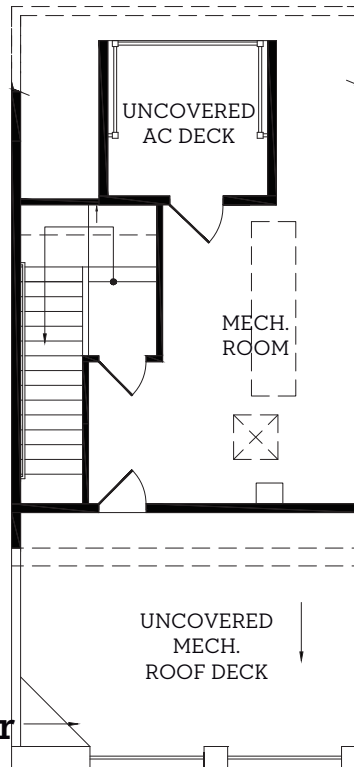

4613 Greenborough Ln

1,976 Sqft 3 Beds 3.5 Baths

First Floor
399 sq.ft.

Second Floor
700 sq.ft.

Third Floor
860 sq.ft.

Fourth Floor
17 sq.ft.

All prices, features and plans are subject to change without notice. Square footage is approximate. No representation or warranties either expressed or implied are made as to the accuracy of the information herein or with respect to the suitability, usability, merchantability or conditions of any property herein described. Rev. 08-26-10 All Rights Reserved. ©InTown Homes 2025