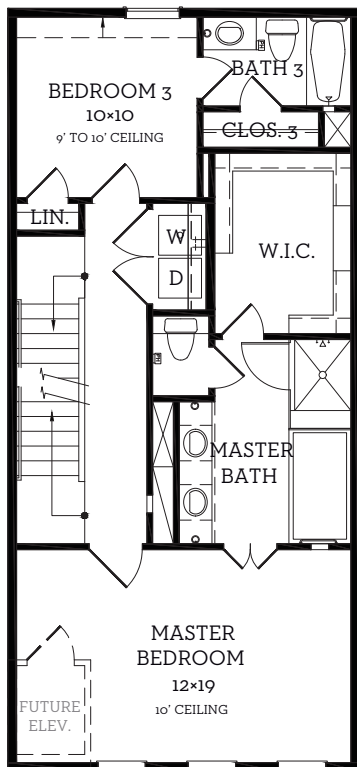

4613 Greenborough Ln

1,976 Sqft 3 Beds 3.5 Baths

All prices, features and plans are subject to change without notice. Square footage is approximate. No representation or warranties either expressed or implied are made as to the accuracy of the information herein or with respect to the suitability, usability, merchantability or conditions of any property herein described. Rev. 08-26-10 All Rights Reserved. ©InTown Homes 2025

4613 Greenborough Ln

1,976 Sqft 3 Beds 3.5 Baths

First Floor
399 sq.ft.

Second Floor
700 sq.ft.

Third Floor
860 sq.ft.

Fourth Floor
17 sq.ft.

All prices, features and plans are subject to change without notice. Square footage is approximate. No representation or warranties either expressed or implied are made as to the accuracy of the information herein or with respect to the suitability, usability, merchantability or conditions of any property herein described. Rev. 08-26-10 All Rights Reserved. ©InTown Homes 2025