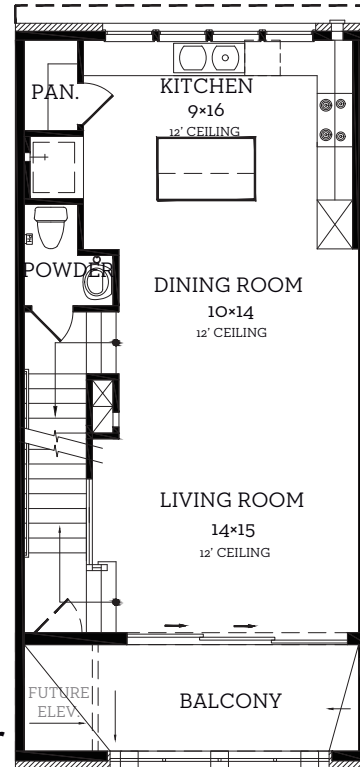

4613 Greenborough Ln

1,976 Sqft 3 Beds 3.5 Baths

All prices, features and plans are subject to change without notice. Square footage is approximate. No representation or warranties either expressed or implied are made as to the accuracy of the information herein or with respect to the suitability, usability, merchantability or conditions of any property herein described. Rev. 08-26-10 All Rights Reserved. ©InTown Homes 2025

4613 Greenborough Ln

1,976 Sqft 3 Beds 3.5 Baths

First Floor
399 sq.ft.

Second Floor
700 sq.ft.

Third Floor
860 sq.ft.

Fourth Floor
17 sq.ft.

All prices, features and plans are subject to change without notice. Square footage is approximate. No representation or warranties either expressed or implied are made as to the accuracy of the information herein or with respect to the suitability, usability, merchantability or conditions of any property herein described. Rev. 08-26-10 All Rights Reserved. ©InTown Homes 2025