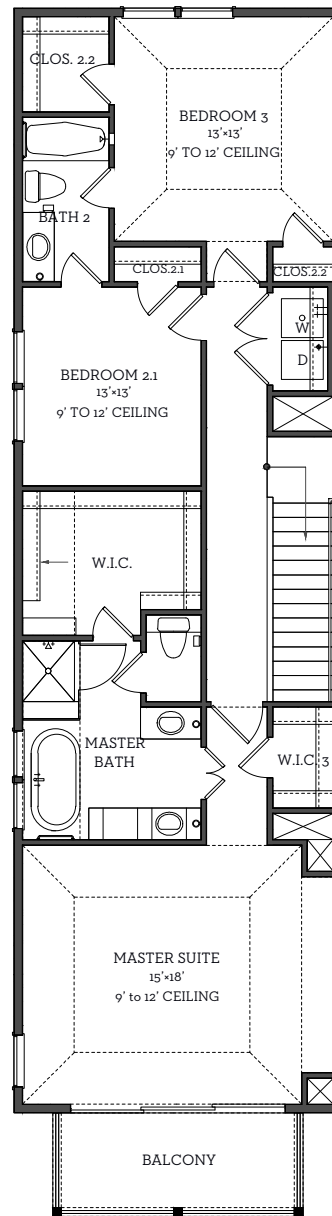

INTOWN

— HOMES —

8710 Park Kolbe Ln.

1,971 sq.ft.

3 bedrooms / 2.5 baths

[INTOWNHOMES.COM](https://intownhomes.com)

INTOWN

— HOMES —

8710 Park Kolbe Ln.

1,971 sq.ft.

3 bedrooms / 2.5 baths

First Floor
817 sq.ft.

Second Floor
1157 sq.ft.