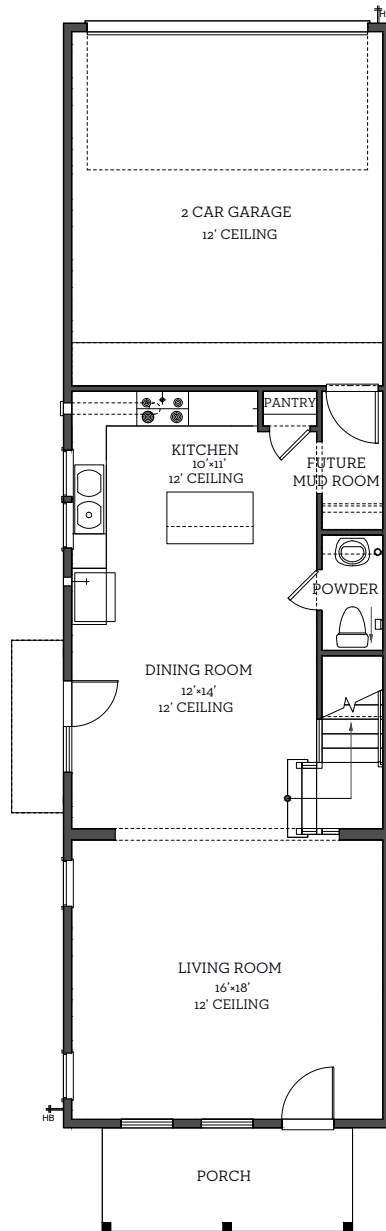

INTOWN

— HOMES —

8710 Park Kolbe Ln.

1,971 sq.ft.

3 bedrooms / 2.5 baths

[INTOWNHOMES.COM](https://intownhomes.com)

INTOWN

— HOMES —

8710 Park Kolbe Ln.

1,971 sq.ft.

3 bedrooms / 2.5 baths

First Floor
817 sq.ft.

Second Floor
1157 sq.ft.