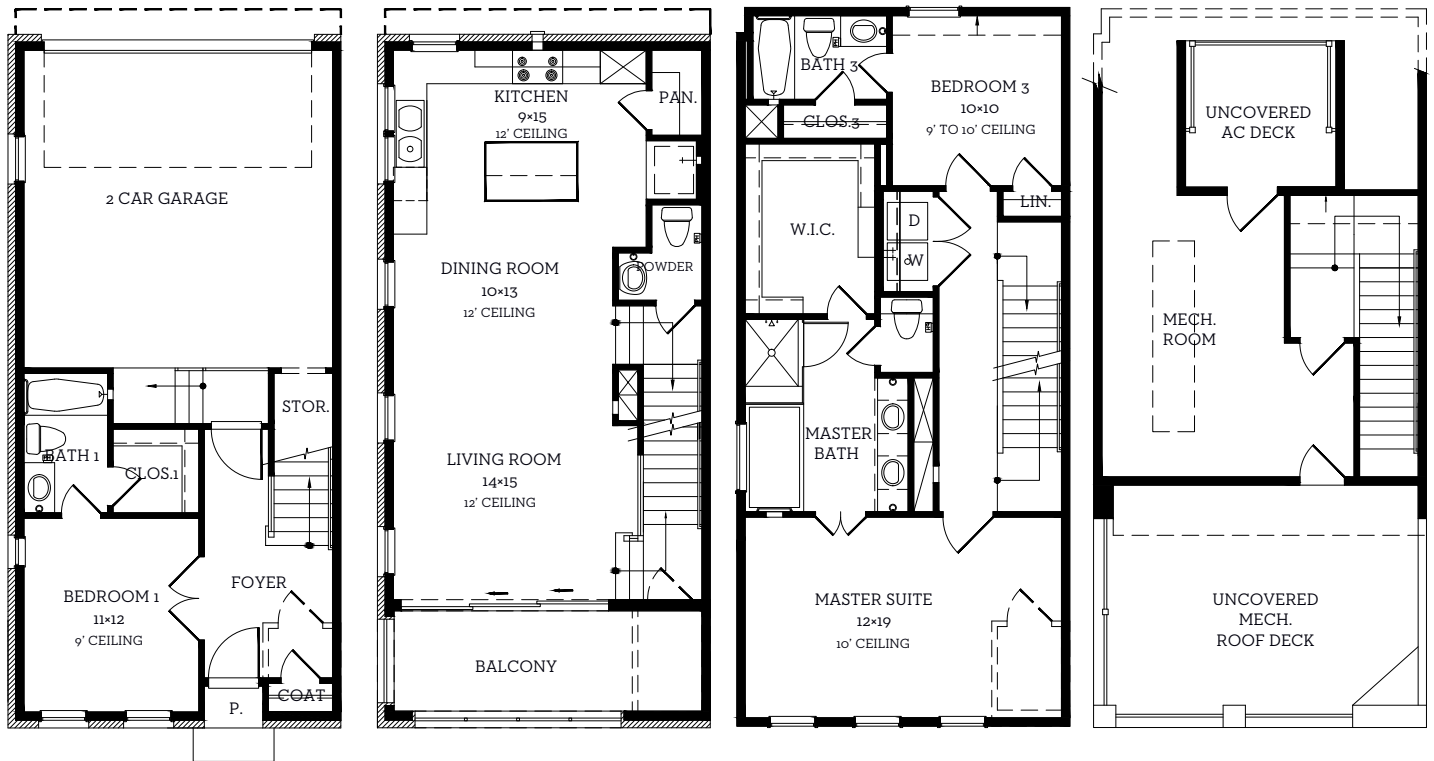

INTOWN

— HOMES —

4604 WARWOOD LN.

1,957 sq.ft.

3 bedrooms / 3.5 baths

All prices, features and plans are subject to change without notice. Square footage is approximate. No representation or warranties either expressed or implied. Are made as to the accuracy of the information herein or with respect to the suitability, usability, merchantability or conditions of any property herein described. All rights Reserved. InTownHomes 2022

INTOWN

— HOMES —

4604 WARWOOD LN.

1,957 sq.ft.

3 bedrooms / 3.5 baths

First Floor
391 sq.ft.

Second Floor
690 sq.ft.

Third Floor
859 sq.ft.

Fourth Floor
17 sq.ft.

All prices, features and plans are subject to change without notice. Square footage is approximate. No representation or warranties either expressed or implied. Are made as to the accuracy of the information herein or with respect to the suitability, usability, merchantability or conditions of any property herein described. All rights Reserved. InTownHomes 2022