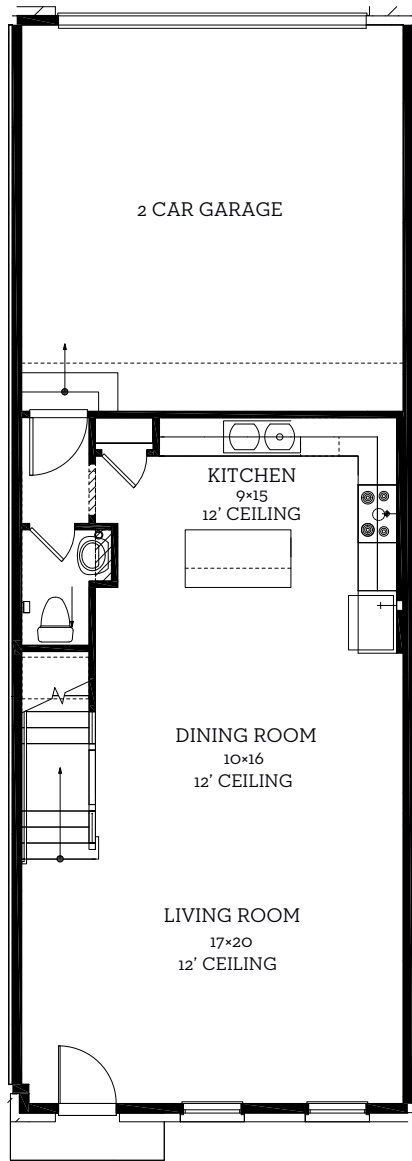

INTOWN

— HOMES —

1436 N Avenue

1,955 sq.ft.

3 bedrooms / 2.5 baths

[INTOWN-HOMES.COM](https://intown-homes.com)

INTOWN

— HOMES —

1436 N Avenue

1,955 sq.ft.

3 bedrooms / 2.5 baths

First Floor
776 sq.ft

Second Floor
1179 sq.ft