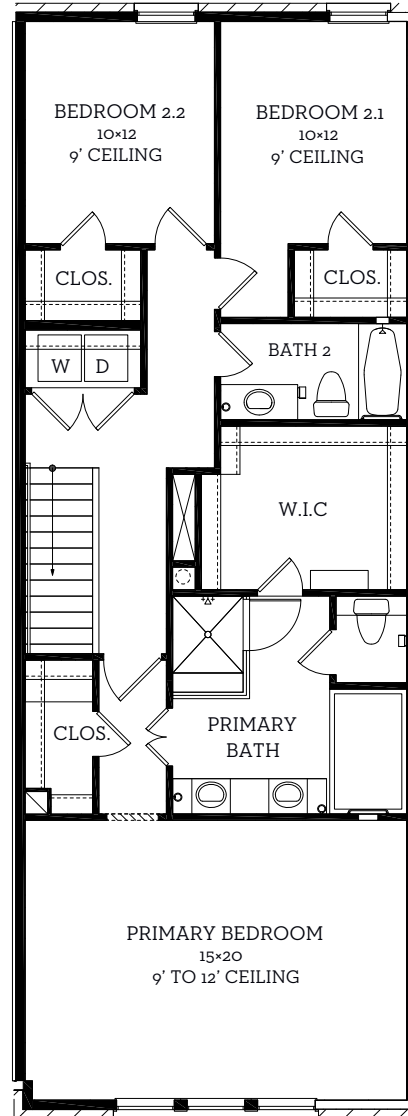

INTOWN

— HOMES —

1436 N Avenue

1,955 sq.ft.

3 bedrooms / 2.5 baths

[INTOWN-HOMES.COM](https://intown-homes.com)

INTOWN

— HOMES —

1436 N Avenue

1,955 sq.ft.

3 bedrooms / 2.5 baths

First Floor
776 sq.ft

Second Floor
1179 sq.ft