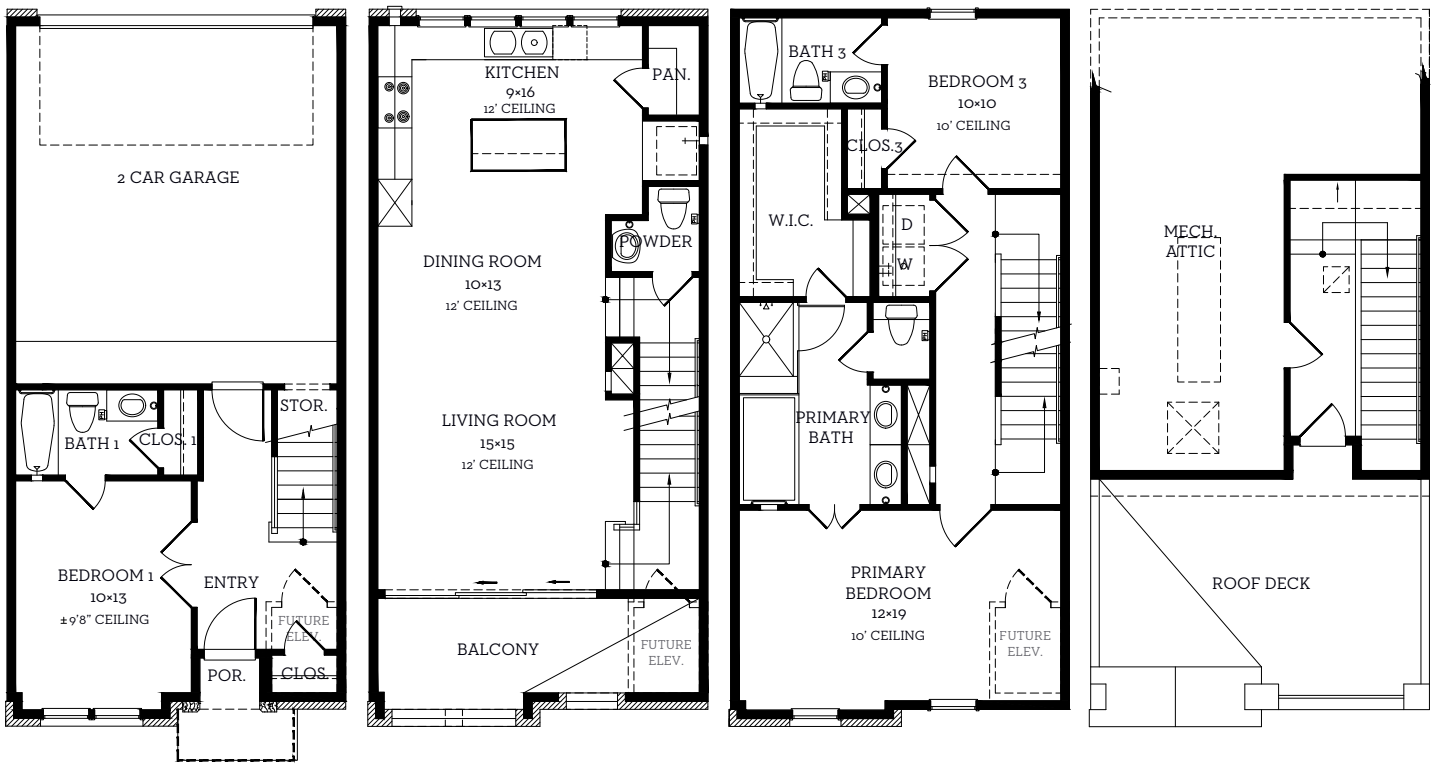

INTOWN

— HOMES —

5453 Patterson St.

1,951 sq.ft.

3 bedrooms / 3.5 baths

INTOWN-HOMES.COM

INTOWN

— HOMES —

5453 Patterson St.

1,951 sq.ft.

3 bedrooms / 3.5 baths

First Floor
381 sq.ft.

Second Floor
690 sq.ft.

Third Floor
830 sq.ft.

Mech. Roof Deck
50 sq.ft.

All prices, features and plans are subject to change without notice. Square footage is approximate. No representation or warranties either expressed or implied. Are made as to the accuracy of the information herein or with respect to the suitability, usability, merchantability or conditions of any property herein described. All rights Reserved. InTownHomes 2024