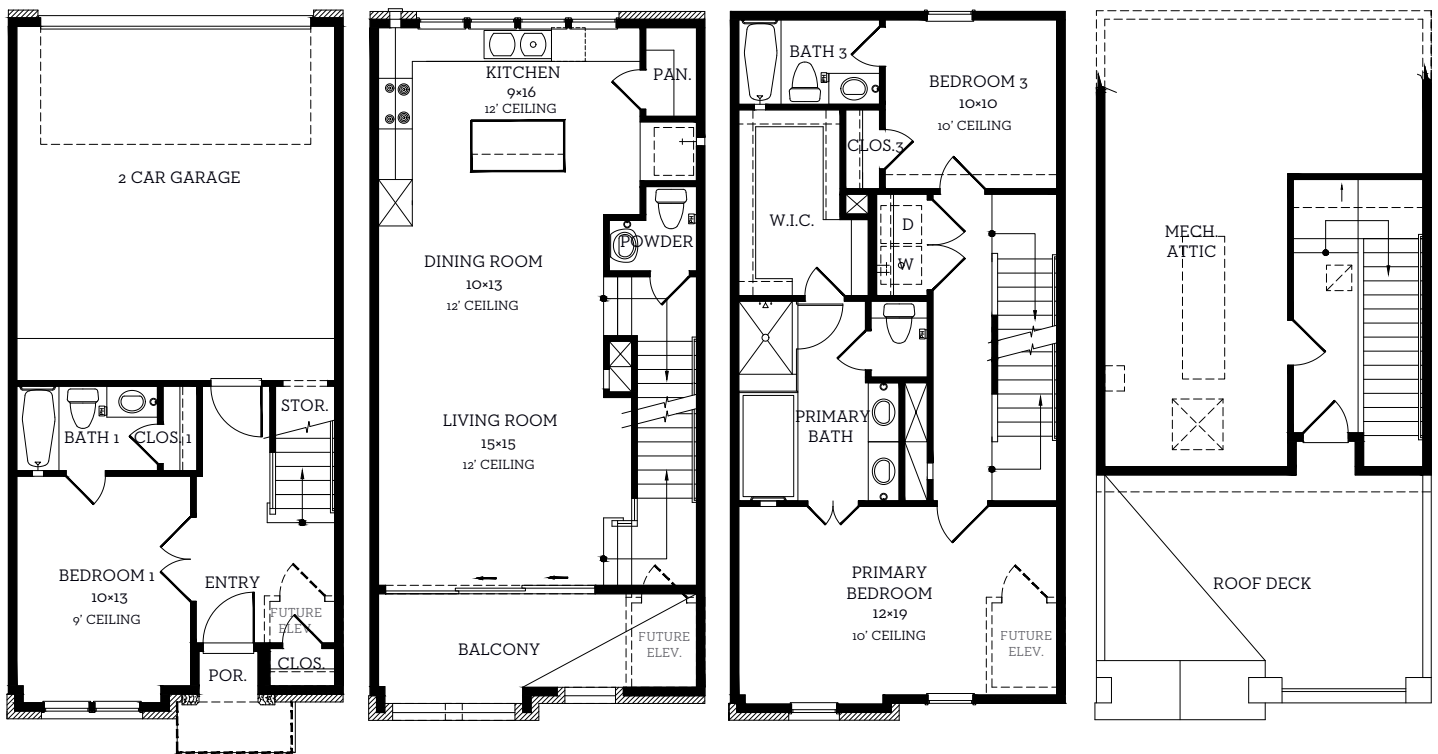

INTOWN

— HOMES —

5461 Patterson St.

1,951 sq.ft.

3 bedrooms / 3.5 baths

INTOWN-HOMES.COM

INTOWN

— HOMES —

5461 Patterson St.

1,951 sq.ft.

3 bedrooms / 3.5 baths

First Floor
381 sq.ft.

Second Floor
690 sq.ft.

Third Floor
830 sq.ft.

Mech. Roof Deck
50 sq.ft.

All prices, features and plans are subject to change without notice. Square footage is approximate. No representation or warranties either expressed or implied. Are made as to the accuracy of the information herein or with respect to the suitability, usability, merchantability or conditions of any property herein described. All rights Reserved. InTownHomes 2024