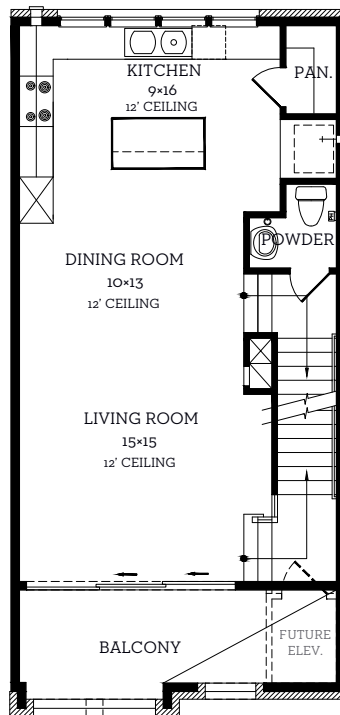

# INTOWN

— HOMES —

5465 Patterson St.

1,951 sq.ft.

3 bedrooms / 3.5 baths

[INTOWN-HOMES.COM](http://INTOWN-HOMES.COM)

# INTOWN

— HOMES —

5465 Patterson St.

1,951 sq.ft.

3 bedrooms / 3.5 baths

**First Floor**  
381 sq.ft.

**Second Floor**  
690 sq.ft.

**Third Floor**  
830 sq.ft.

**Mech. Roof Deck**  
50 sq.ft.

All prices, features and plans are subject to change without notice. Square footage is approximate. No representation or warranties either expressed or implied. Are made as to the accuracy of the information herein or with respect to the suitability, usability, merchantability or conditions of any property herein described. All rights Reserved. InTownHomes 2024