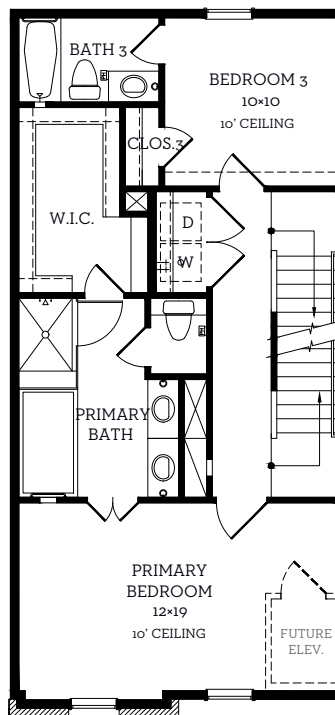

# INTOWN

— HOMES —

5465 Patterson St.

1,951 sq.ft.

3 bedrooms / 3.5 baths

[INTOWN-HOMES.COM](http://INTOWN-HOMES.COM)

# INTOWN

— HOMES —

5465 Patterson St.

1,951 sq.ft.

3 bedrooms / 3.5 baths

**First Floor**  
381 sq.ft.

**Second Floor**  
690 sq.ft.

**Third Floor**  
830 sq.ft.

**Mech. Roof Deck**  
50 sq.ft.

All prices, features and plans are subject to change without notice. Square footage is approximate. No representation or warranties either expressed or implied. Are made as to the accuracy of the information herein or with respect to the suitability, usability, merchantability or conditions of any property herein described. All rights Reserved. InTownHomes 2024