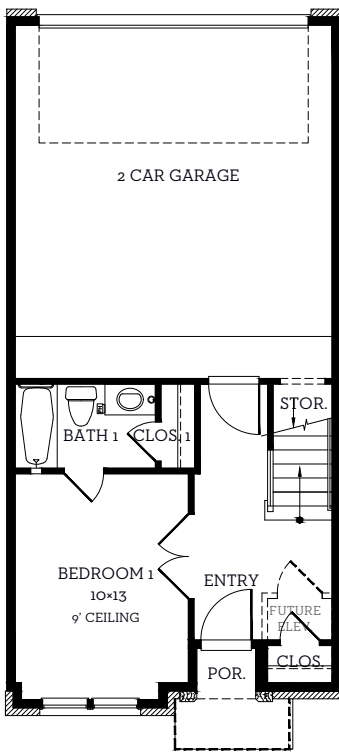

# INTOWN

— HOMES —

5465 Patterson St.

1,951 sq.ft.

3 bedrooms / 3.5 baths

[INTOWN-HOMES.COM](http://INTOWN-HOMES.COM)

# INTOWN

— HOMES —

5465 Patterson St.

1,951 sq.ft.

3 bedrooms / 3.5 baths

**First Floor**  
381 sq.ft.

**Second Floor**  
690 sq.ft.

**Third Floor**  
830 sq.ft.

**Mech. Roof Deck**  
50 sq.ft.

All prices, features and plans are subject to change without notice. Square footage is approximate. No representation or warranties either expressed or implied. Are made as to the accuracy of the information herein or with respect to the suitability, usability, merchantability or conditions of any property herein described. All rights Reserved. InTownHomes 2024