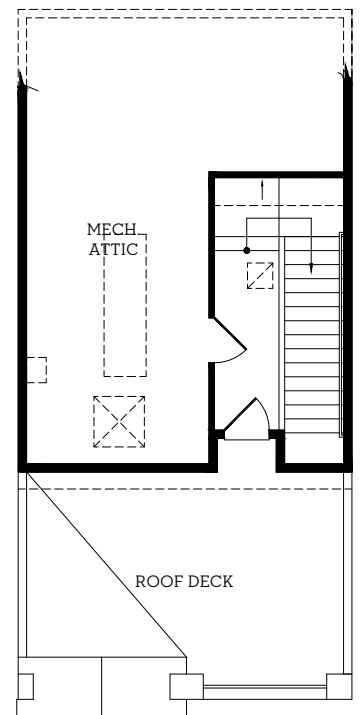

# INTOWN

— HOMES —

5465 Patterson St.

1,951 sq.ft.

3 bedrooms / 3.5 baths

[INTOWN-HOMES.COM](http://INTOWN-HOMES.COM)

# INTOWN

— HOMES —

5465 Patterson St.

1,951 sq.ft.

3 bedrooms / 3.5 baths

**First Floor**  
381 sq.ft.

**Second Floor**  
690 sq.ft.

**Third Floor**  
830 sq.ft.

**Mech. Roof Deck**  
50 sq.ft.

All prices, features and plans are subject to change without notice. Square footage is approximate. No representation or warranties either expressed or implied. Are made as to the accuracy of the information herein or with respect to the suitability, usability, merchantability or conditions of any property herein described. All rights Reserved. InTownHomes 2024