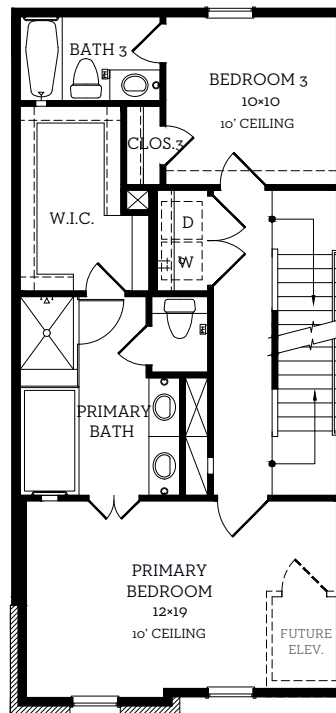

INTOWN

— HOMES —

5469 Patterson St.

1,951 sq.ft.

3 bedrooms / 3.5 baths

[INTOWN-HOMES.COM](https://www.intown-homes.com)

INTOWN

— HOMES —

5469 Patterson St.

1,951 sq.ft.

3 bedrooms / 3.5 baths

First Floor
381 sq.ft.

Second Floor
690 sq.ft.

Third Floor
830 sq.ft.

Mech. Roof Deck
50 sq.ft.

All prices, features and plans are subject to change without notice. Square footage is approximate. No representation or warranties either expressed or implied. Are made as to the accuracy of the information herein or with respect to the suitability, usability, merchantability or conditions of any property herein described. All rights Reserved. InTownHomes 2024