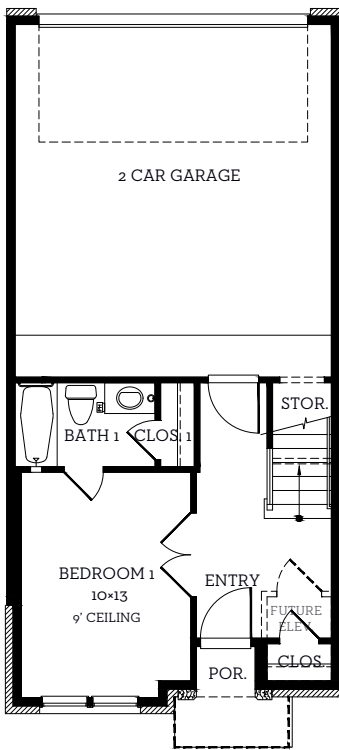

INTOWN

— HOMES —

5469 Patterson St.

1,951 sq.ft.

3 bedrooms / 3.5 baths

[INTOWN-HOMES.COM](https://www.intown-homes.com)

INTOWN

— HOMES —

5469 Patterson St.

1,951 sq.ft.

3 bedrooms / 3.5 baths

First Floor
381 sq.ft.

Second Floor
690 sq.ft.

Third Floor
830 sq.ft.

Mech. Roof Deck
50 sq.ft.

All prices, features and plans are subject to change without notice. Square footage is approximate. No representation or warranties either expressed or implied. Are made as to the accuracy of the information herein or with respect to the suitability, usability, merchantability or conditions of any property herein described. All rights Reserved. InTownHomes 2024