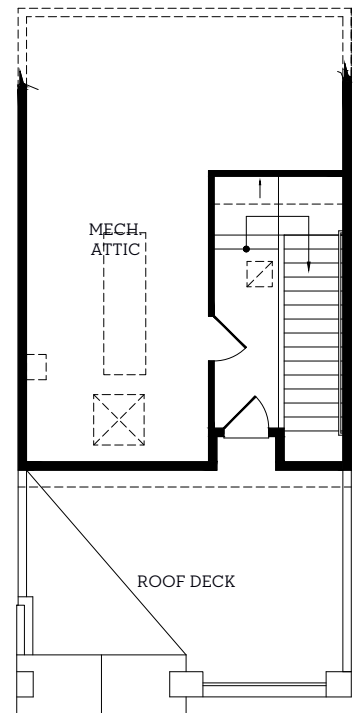

INTOWN

— HOMES —

5469 Patterson St.

1,951 sq.ft.

3 bedrooms / 3.5 baths

[INTOWN-HOMES.COM](https://www.intown-homes.com)

INTOWN

— HOMES —

5469 Patterson St.

1,951 sq.ft.

3 bedrooms / 3.5 baths

First Floor
381 sq.ft.

Second Floor
690 sq.ft.

Third Floor
830 sq.ft.

Mech. Roof Deck
50 sq.ft.

All prices, features and plans are subject to change without notice. Square footage is approximate. No representation or warranties either expressed or implied. Are made as to the accuracy of the information herein or with respect to the suitability, usability, merchantability or conditions of any property herein described. All rights Reserved. InTownHomes 2024