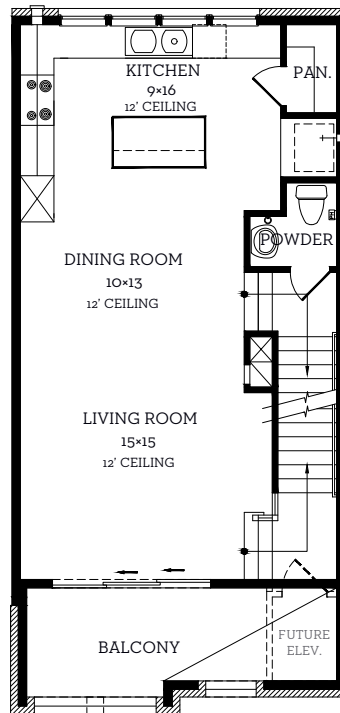

INTOWN

— HOMES —

5469 Patterson St.

1,951 sq.ft.

3 bedrooms / 3.5 baths

[INTOWN-HOMES.COM](https://www.intown-homes.com)

INTOWN

— HOMES —

5469 Patterson St.

1,951 sq.ft.

3 bedrooms / 3.5 baths

First Floor
381 sq.ft.

Second Floor
690 sq.ft.

Third Floor
830 sq.ft.

Mech. Roof Deck
50 sq.ft.

All prices, features and plans are subject to change without notice. Square footage is approximate. No representation or warranties either expressed or implied. Are made as to the accuracy of the information herein or with respect to the suitability, usability, merchantability or conditions of any property herein described. All rights Reserved. InTownHomes 2024