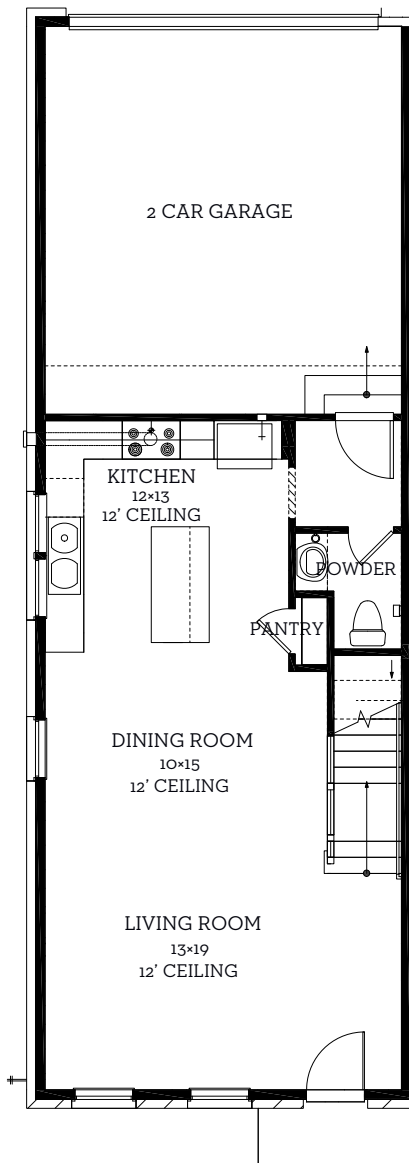

INTOWN

— HOMES —

1432 N Avenue

1,806 sq.ft.

3 bedrooms / 2.5 baths

[INTOWN-HOMES.COM](https://intown-homes.com)

INTOWN

— HOMES —

1432 N Avenue

1,806 sq.ft.

3 bedrooms / 2.5 baths

First Floor
719 sq.ft

Second Floor
1087 sq.ft