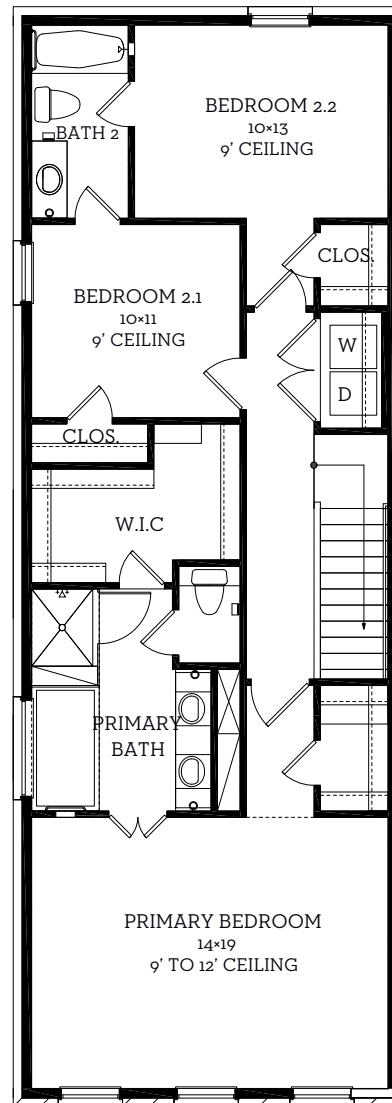

INTOWN

— HOMES —

1432 N Avenue

1,806 sq.ft.

3 bedrooms / 2.5 baths

[INTOWN-HOMES.COM](https://intown-homes.com)

INTOWN

— HOMES —

1432 N Avenue

1,806 sq.ft.

3 bedrooms / 2.5 baths

First Floor
719 sq.ft

Second Floor
1087 sq.ft