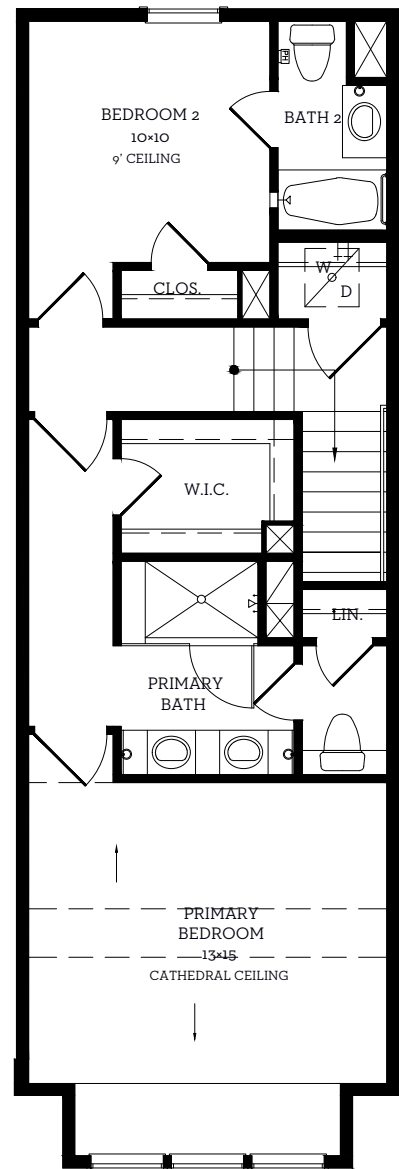

INTOWN

— HOMES —

4651 New Water Ln

1,455 sq.ft.

2 bedrooms / 2.5 baths

INTOWN-HOMES.COM

INTOWN

— HOMES —

4651 New Water Ln

1,455 sq.ft.

2 bedrooms / 2.5 baths

First Floor
54 sq.ft.

Second Floor
698 sq.ft.

Third Floor
703 sq.ft.

All prices, features and plans are subject to change without notice. Square footage is approximate. No representation or warranties either expressed or implied. Are made as to the accuracy of the information herein or with respect to the suitability, usability, merchantability or conditions of any property herein described. All rights Reserved. InTownHomes 2023