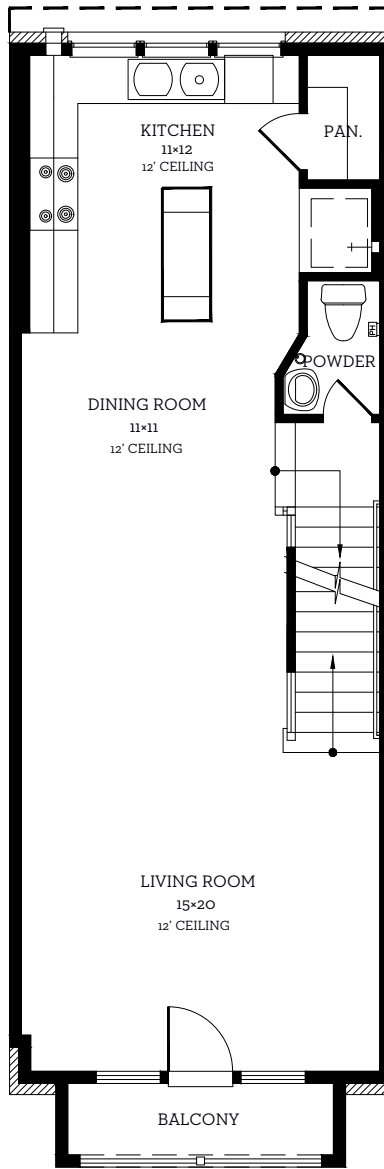

INTOWN

— HOMES —

4651 New Water Ln

1,455 sq.ft.

2 bedrooms / 2.5 baths

INTOWN-HOMES.COM

INTOWN

— HOMES —

4651 New Water Ln

1,455 sq.ft.

2 bedrooms / 2.5 baths

First Floor
54 sq.ft.

Second Floor
698 sq.ft.

Third Floor
703 sq.ft.

All prices, features and plans are subject to change without notice. Square footage is approximate. No representation or warranties either expressed or implied. Are made as to the accuracy of the information herein or with respect to the suitability, usability, merchantability or conditions of any property herein described. All rights Reserved. InTownHomes 2023