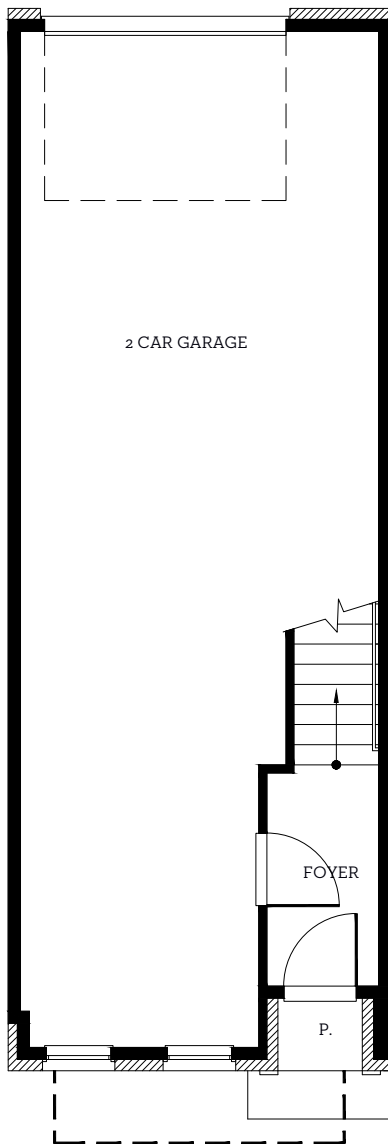

INTOWN

— HOMES —

4651 New Water Ln

1,455 sq.ft.

2 bedrooms / 2.5 baths

INTOWN-HOMES.COM

INTOWN

— HOMES —

4651 New Water Ln

1,455 sq.ft.

2 bedrooms / 2.5 baths

First Floor
54 sq.ft.

Second Floor
698 sq.ft.

Third Floor
703 sq.ft.

All prices, features and plans are subject to change without notice. Square footage is approximate. No representation or warranties either expressed or implied. Are made as to the accuracy of the information herein or with respect to the suitability, usability, merchantability or conditions of any property herein described. All rights Reserved. InTownHomes 2023