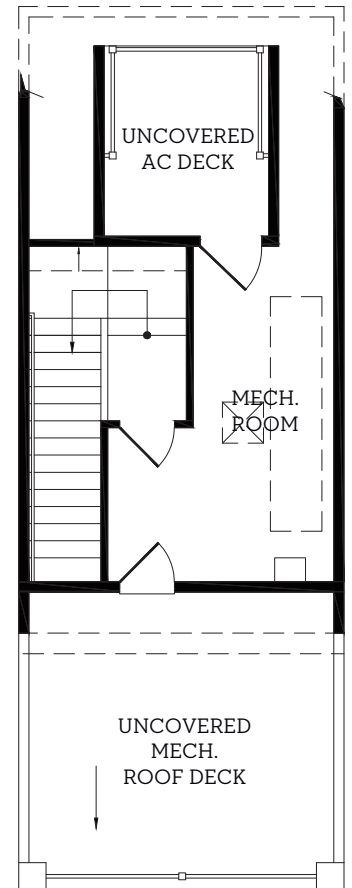

4617 Greenborough Ln

1,448 Sqft 2 Beds 2.5 Baths

All prices, features and plans are subject to change without notice. Square footage is approximate. No representation or warranties either expressed or implied are made as to the accuracy of the information herein or with respect to the suitability, usability, merchantability or conditions of any property herein described. Rev. 08-26-10 All Rights Reserved. ©InTown Homes 2025

4617 Greenborough Ln

1,448 Sqft 2 Beds 2.5 Baths

First Floor
55 sq.ft.

Second Floor
688 sq.ft.

Third Floor
688 sq.ft.

Fourth Floor
17 sq.ft.

All prices, features and plans are subject to change without notice. Square footage is approximate. No representation or warranties either expressed or implied are made as to the accuracy of the information herein or with respect to the suitability, usability, merchantability or conditions of any property herein described. Rev. 08-26-10 All Rights Reserved. ©InTown Homes 2025