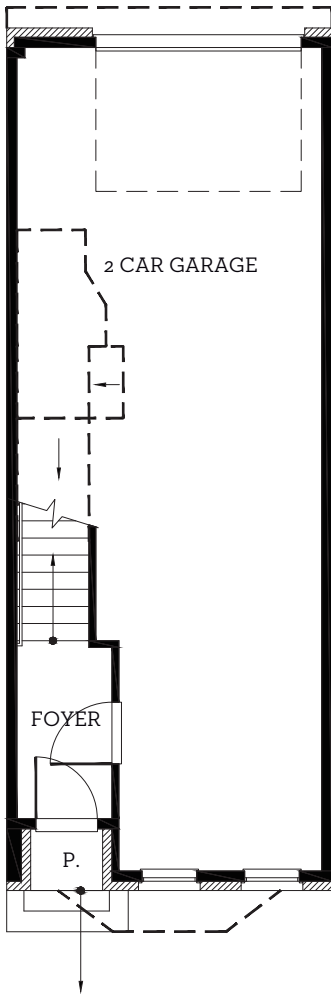

4617 Greenborough Ln

1,448 Sqft 2 Beds 2.5 Baths

All prices, features and plans are subject to change without notice. Square footage is approximate. No representation or warranties either expressed or implied are made as to the accuracy of the information herein or with respect to the suitability, usability, merchantability or conditions of any property herein described. Rev. 08-26-10 All Rights Reserved. ©InTown Homes 2025

4617 Greenborough Ln

1,448 Sqft 2 Beds 2.5 Baths

First Floor
55 sq.ft.

Second Floor
688 sq.ft.

Third Floor
688 sq.ft.

Fourth Floor
17 sq.ft.

All prices, features and plans are subject to change without notice. Square footage is approximate. No representation or warranties either expressed or implied are made as to the accuracy of the information herein or with respect to the suitability, usability, merchantability or conditions of any property herein described. Rev. 08-26-10 All Rights Reserved. ©InTown Homes 2025