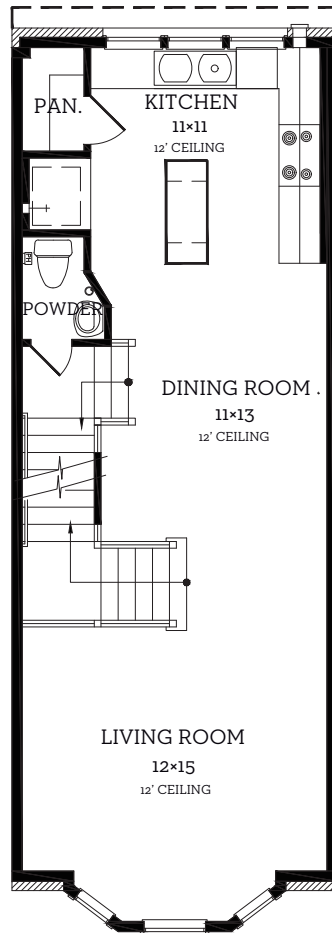

4617 Greenborough Ln

1,448 Sqft 2 Beds 2.5 Baths

All prices, features and plans are subject to change without notice. Square footage is approximate. No representation or warranties either expressed or implied are made as to the accuracy of the information herein or with respect to the suitability, usability, merchantability or conditions of any property herein described. Rev. 08-26-10 All Rights Reserved. ©InTown Homes 2025

4617 Greenborough Ln

1,448 Sqft 2 Beds 2.5 Baths

First Floor
55 sq.ft.

Second Floor
688 sq.ft.

Third Floor
688 sq.ft.

Fourth Floor
17 sq.ft.

All prices, features and plans are subject to change without notice. Square footage is approximate. No representation or warranties either expressed or implied are made as to the accuracy of the information herein or with respect to the suitability, usability, merchantability or conditions of any property herein described. Rev. 08-26-10 All Rights Reserved. ©InTown Homes 2025