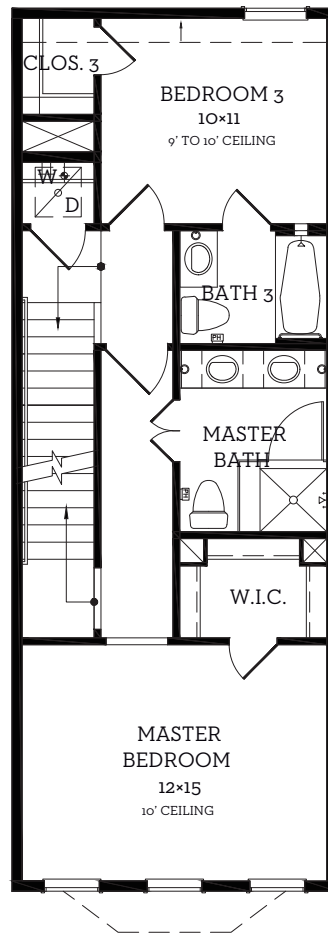

4617 Greenborough Ln

1,448 Sqft 2 Beds 2.5 Baths

All prices, features and plans are subject to change without notice. Square footage is approximate. No representation or warranties either expressed or implied are made as to the accuracy of the information herein or with respect to the suitability, usability, merchantability or conditions of any property herein described. Rev. 08-26-10 All Rights Reserved. ©InTown Homes 2025

4617 Greenborough Ln

1,448 Sqft 2 Beds 2.5 Baths

First Floor
55 sq.ft.

Second Floor
688 sq.ft.

Third Floor
688 sq.ft.

Fourth Floor
17 sq.ft.

All prices, features and plans are subject to change without notice. Square footage is approximate. No representation or warranties either expressed or implied are made as to the accuracy of the information herein or with respect to the suitability, usability, merchantability or conditions of any property herein described. Rev. 08-26-10 All Rights Reserved. ©InTown Homes 2025